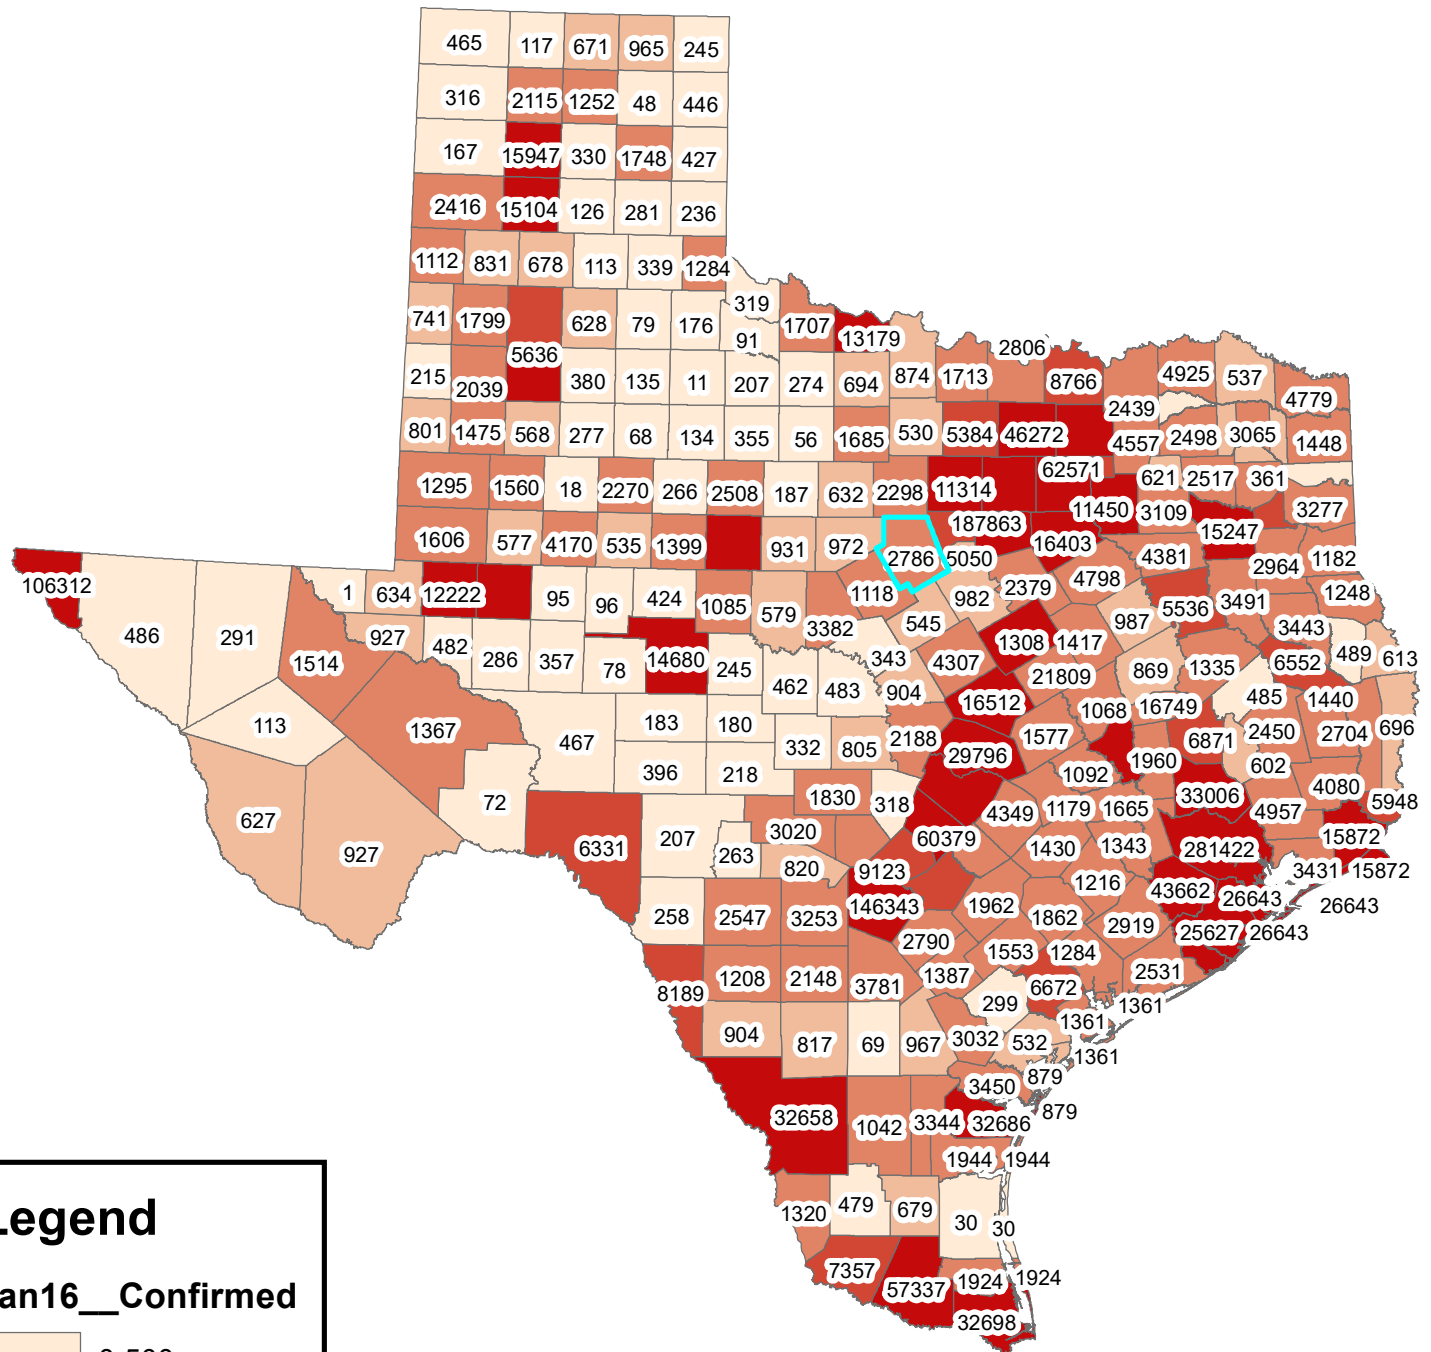

Texas Covid-19 Confirmed Cases January 16, 2021

Legend

Jan16__Confirmed

The City of Stephenville makes every effort to ensure this map is free of errors but does not warrant the map or its features. The City of Stephenville provides this map without any warranty of any kind whatsoever, either expressed or implied.

https://github.com/CSSEGISandData/COVID-19/tree/master/csse_covid_19_data/csse_covid_19_daily_reports