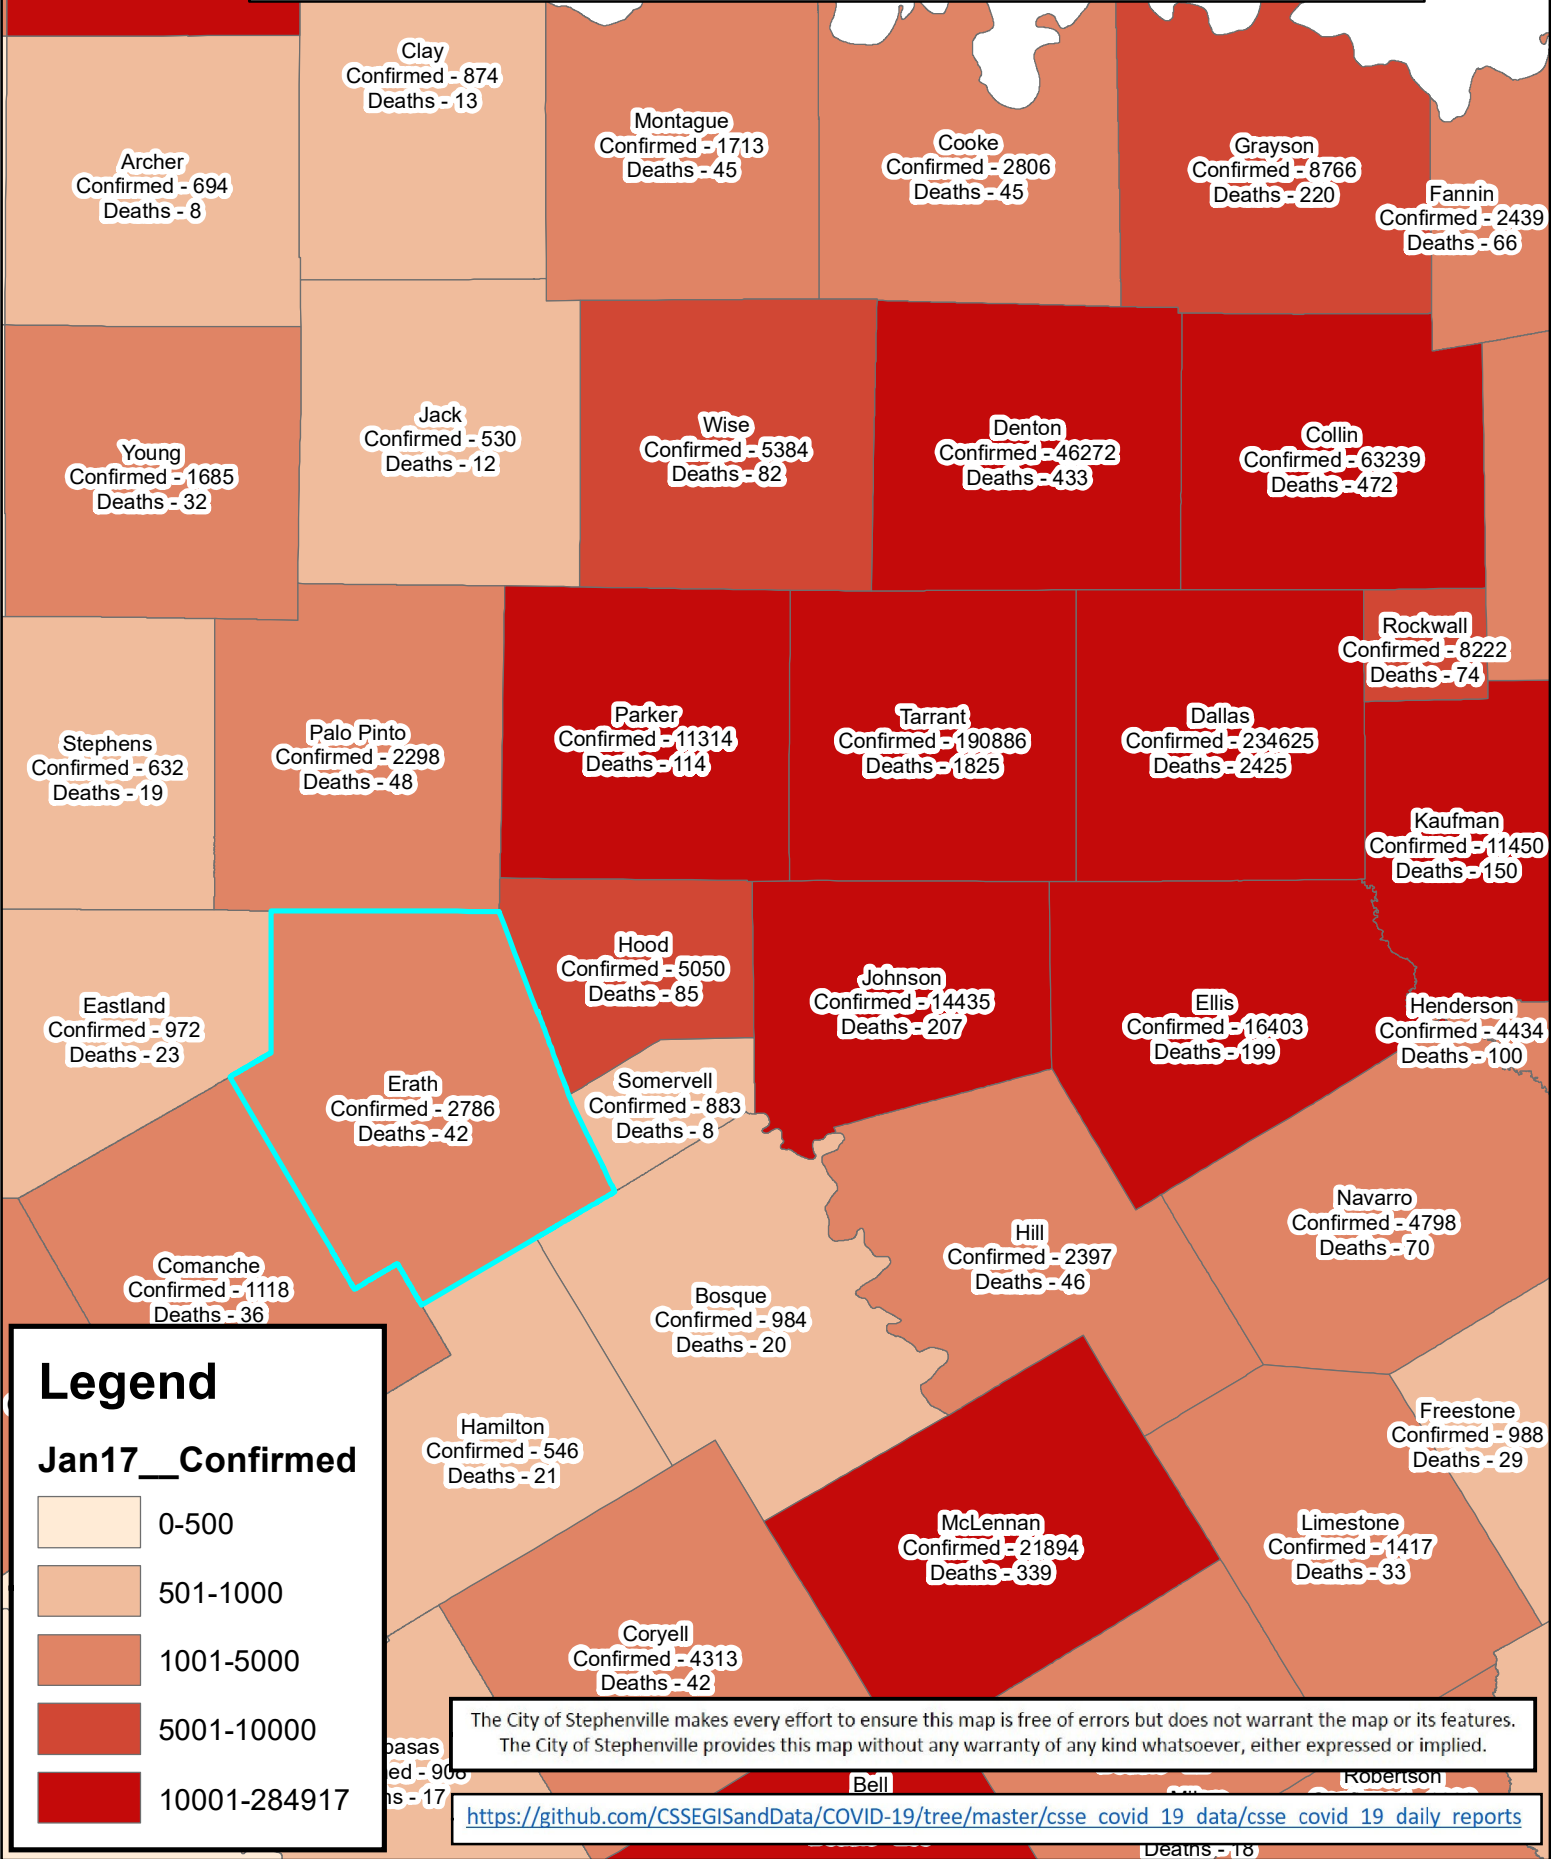

Erath County Area Covid-19 Confirmed Cases

January 17, 2021

Legend

Jan17__Confirmed

- 0-500
- 501-1000
- 1001-5000
- 5001-10000
- 10001-284917

The City of Stephenville makes every effort to ensure this map is free of errors but does not warrant the map or its features. The City of Stephenville provides this map without any warranty of any kind whatsoever, either expressed or implied.

https://github.com/CSSEGISandData/COVID-19/tree/master/csse_covid_19_data/csse_covid_19_daily_reports