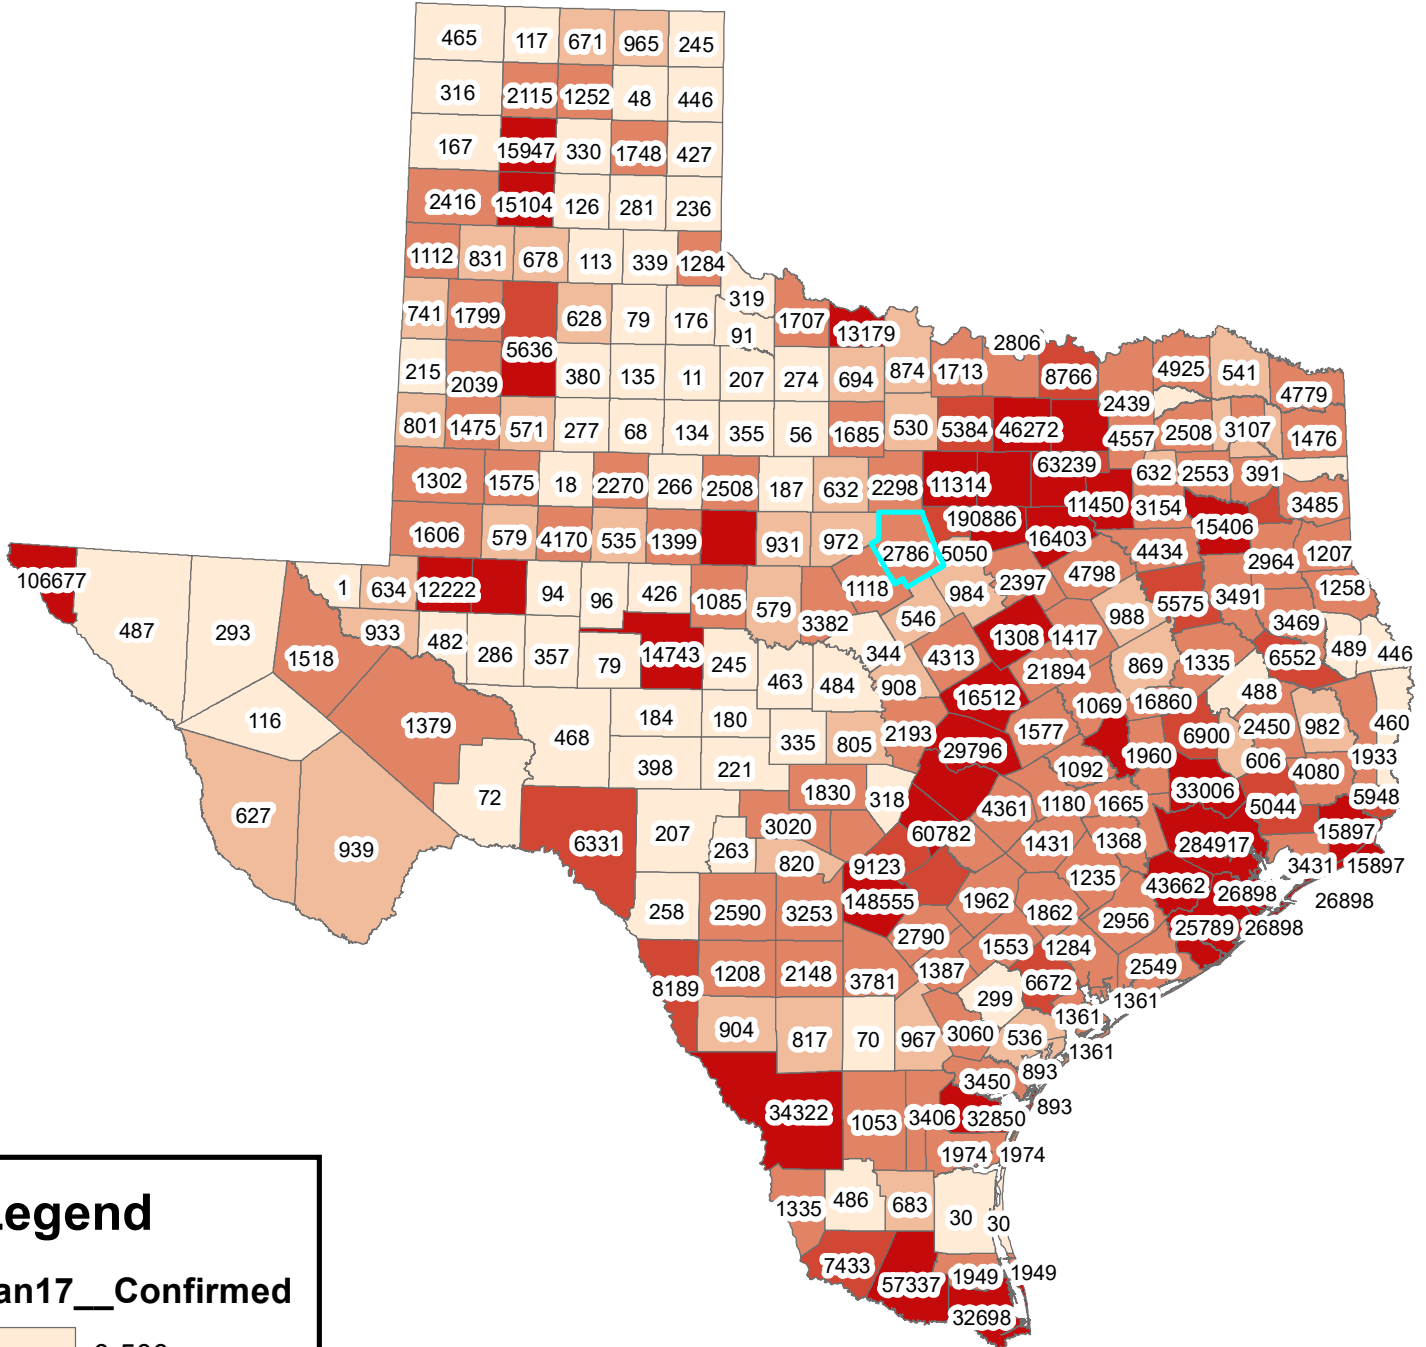

Texas Covid-19 Confirmed Cases January 17, 2021

Legend

Jan17__Confirmed

- 0-500
- 501-1000
- 1001-5000
- 5001-10000
- 10001-284917

The City of Stephenville makes every effort to ensure this map is free of errors but does not warrant the map or its features. The City of Stephenville provides this map without any warranty of any kind whatsoever, either expressed or implied.

[https://github.com/CSSEGISandData/COVID-19/tree/master/csse covid 19 data/csse covid 19 daily reports](https://github.com/CSSEGISandData/COVID-19/tree/master/csse%20covid%2019%20data/csse%20covid%2019%20daily%20reports)