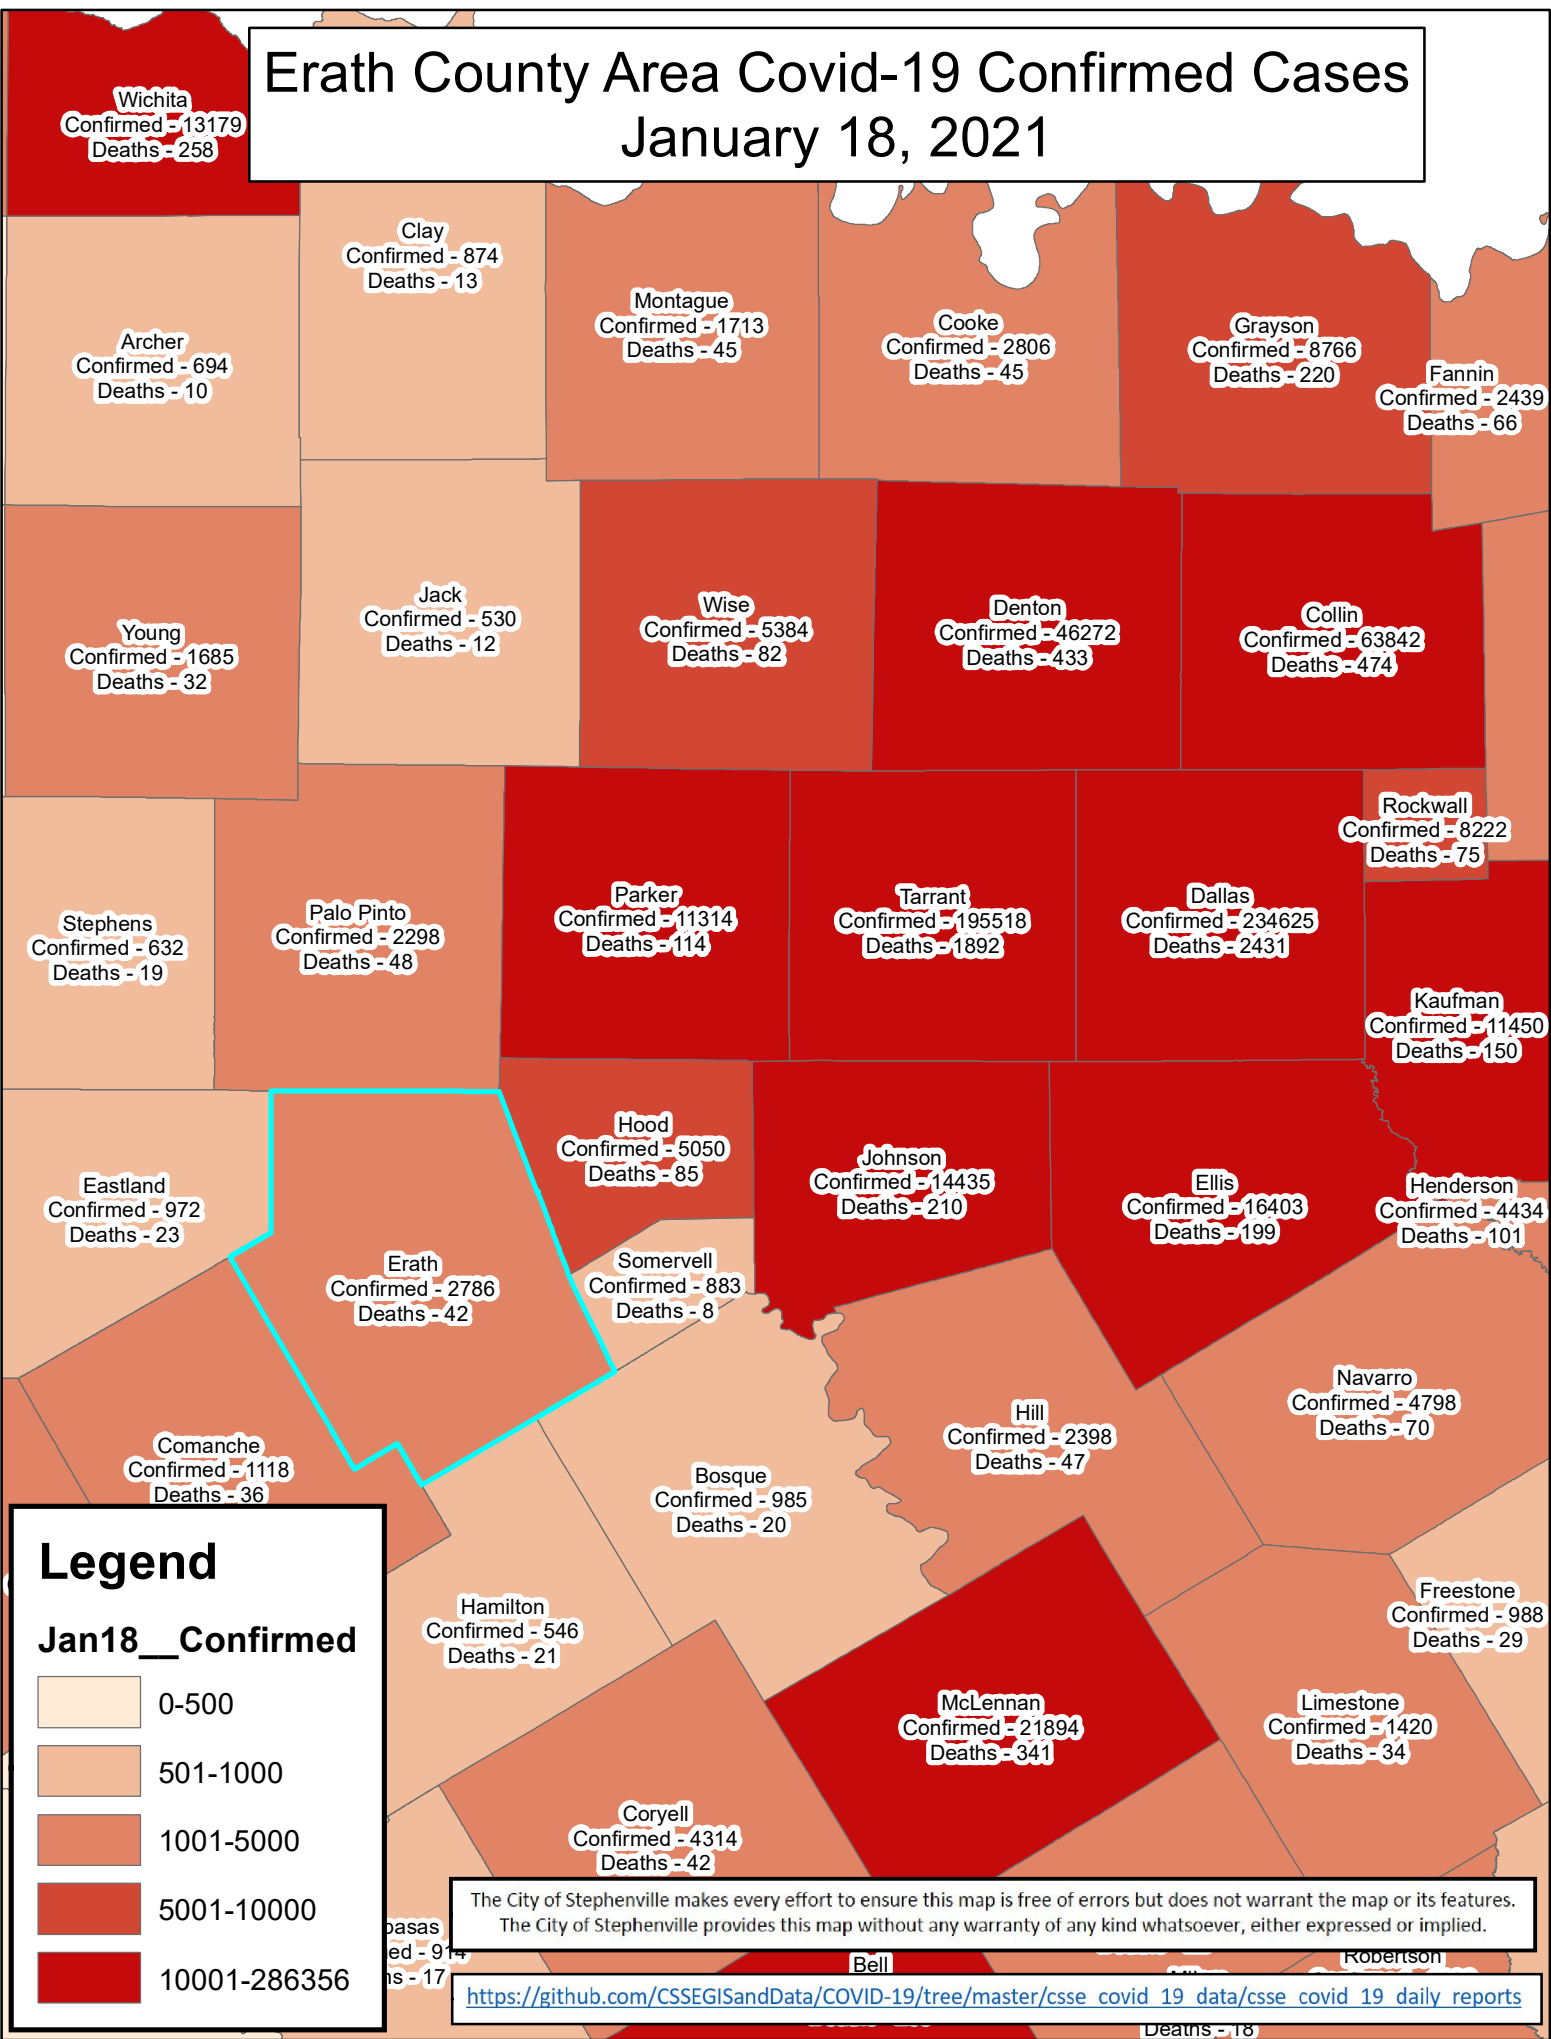

# Erath County Area Covid-19 Confirmed Cases

## January 18, 2021

### Legend

[https://github.com/CSSEGISandData/COVID-19/tree/master/csse\\_covid\\_19\\_data/csse\\_covid\\_19\\_daily\\_reports](https://github.com/CSSEGISandData/COVID-19/tree/master/csse_covid_19_data/csse_covid_19_daily_reports)