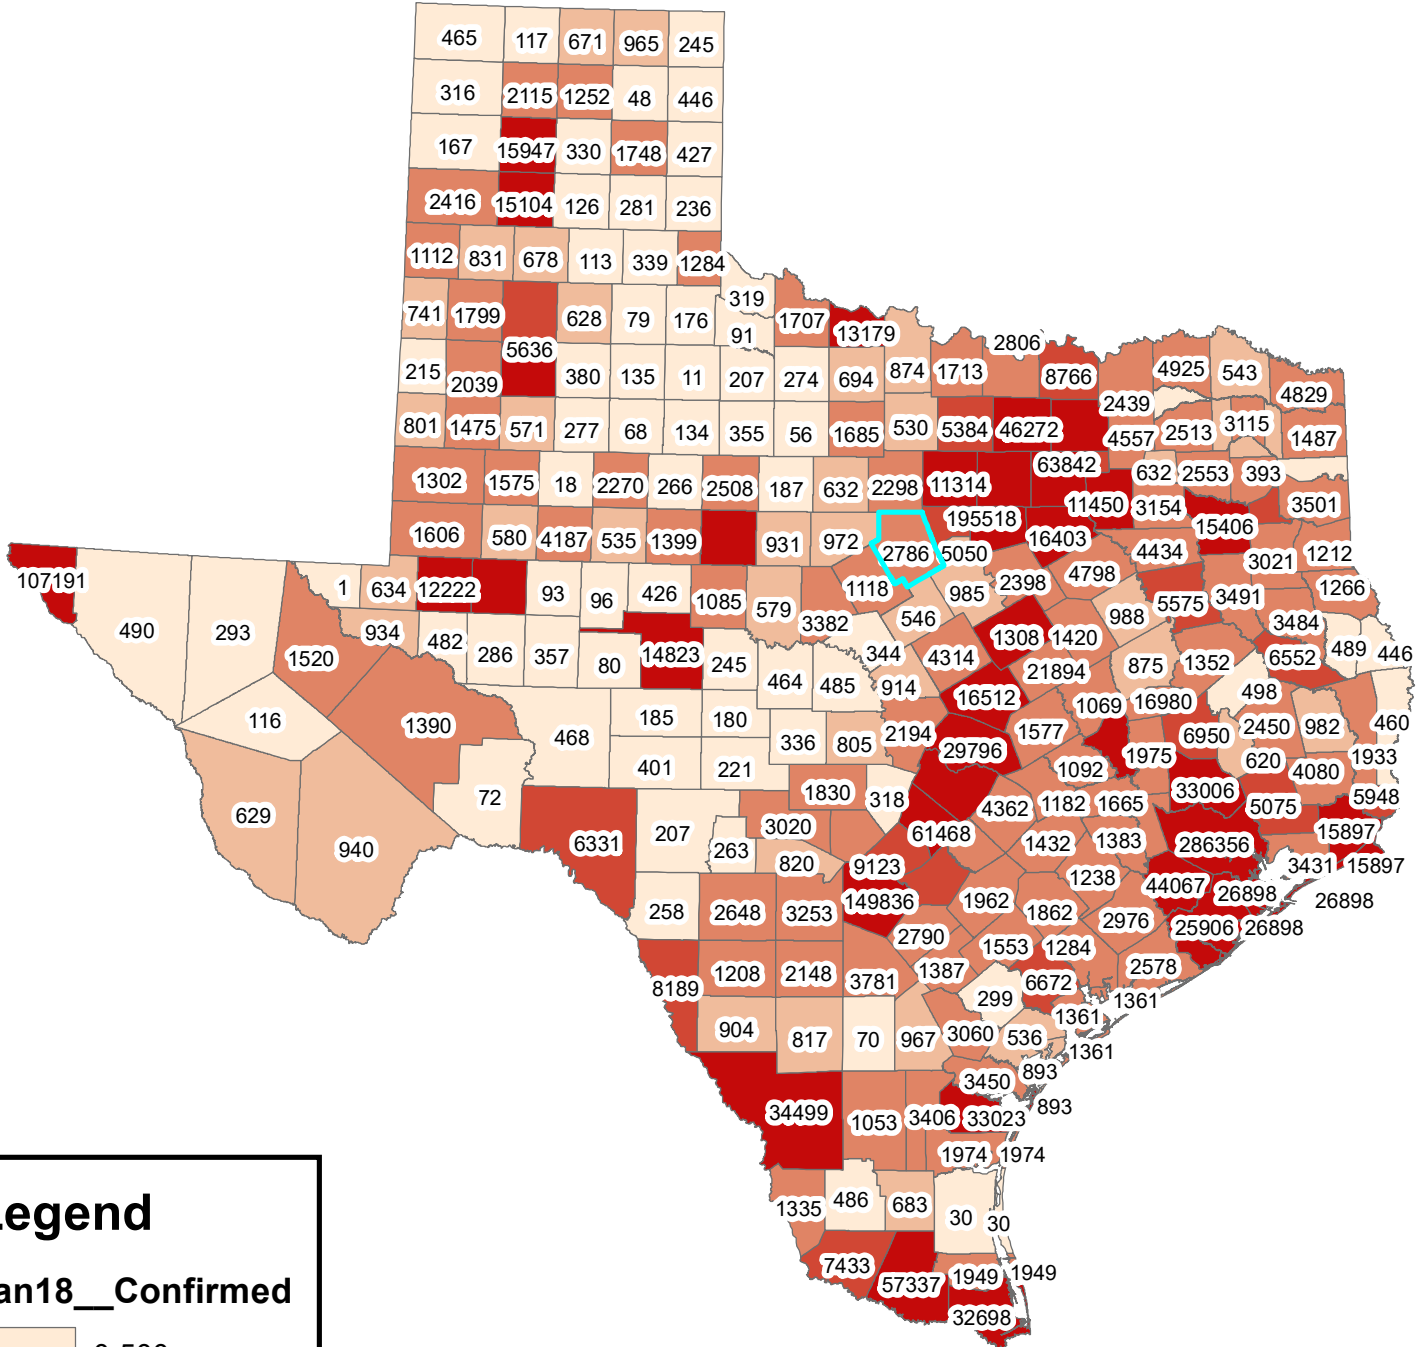

Texas Covid-19 Confirmed Cases January 18, 2021

Legend

Jan18__Confirmed

- 0-500
- 501-1000
- 1001-5000
- 5001-10000
- 10001-286356

The City of Stephenville makes every effort to ensure this map is free of errors but does not warrant the map or its features. The City of Stephenville provides this map without any warranty of any kind whatsoever, either expressed or implied.

https://github.com/CSSEGISandData/COVID-19/tree/master/csse_covid_19_data/csse_covid_19_daily_reports