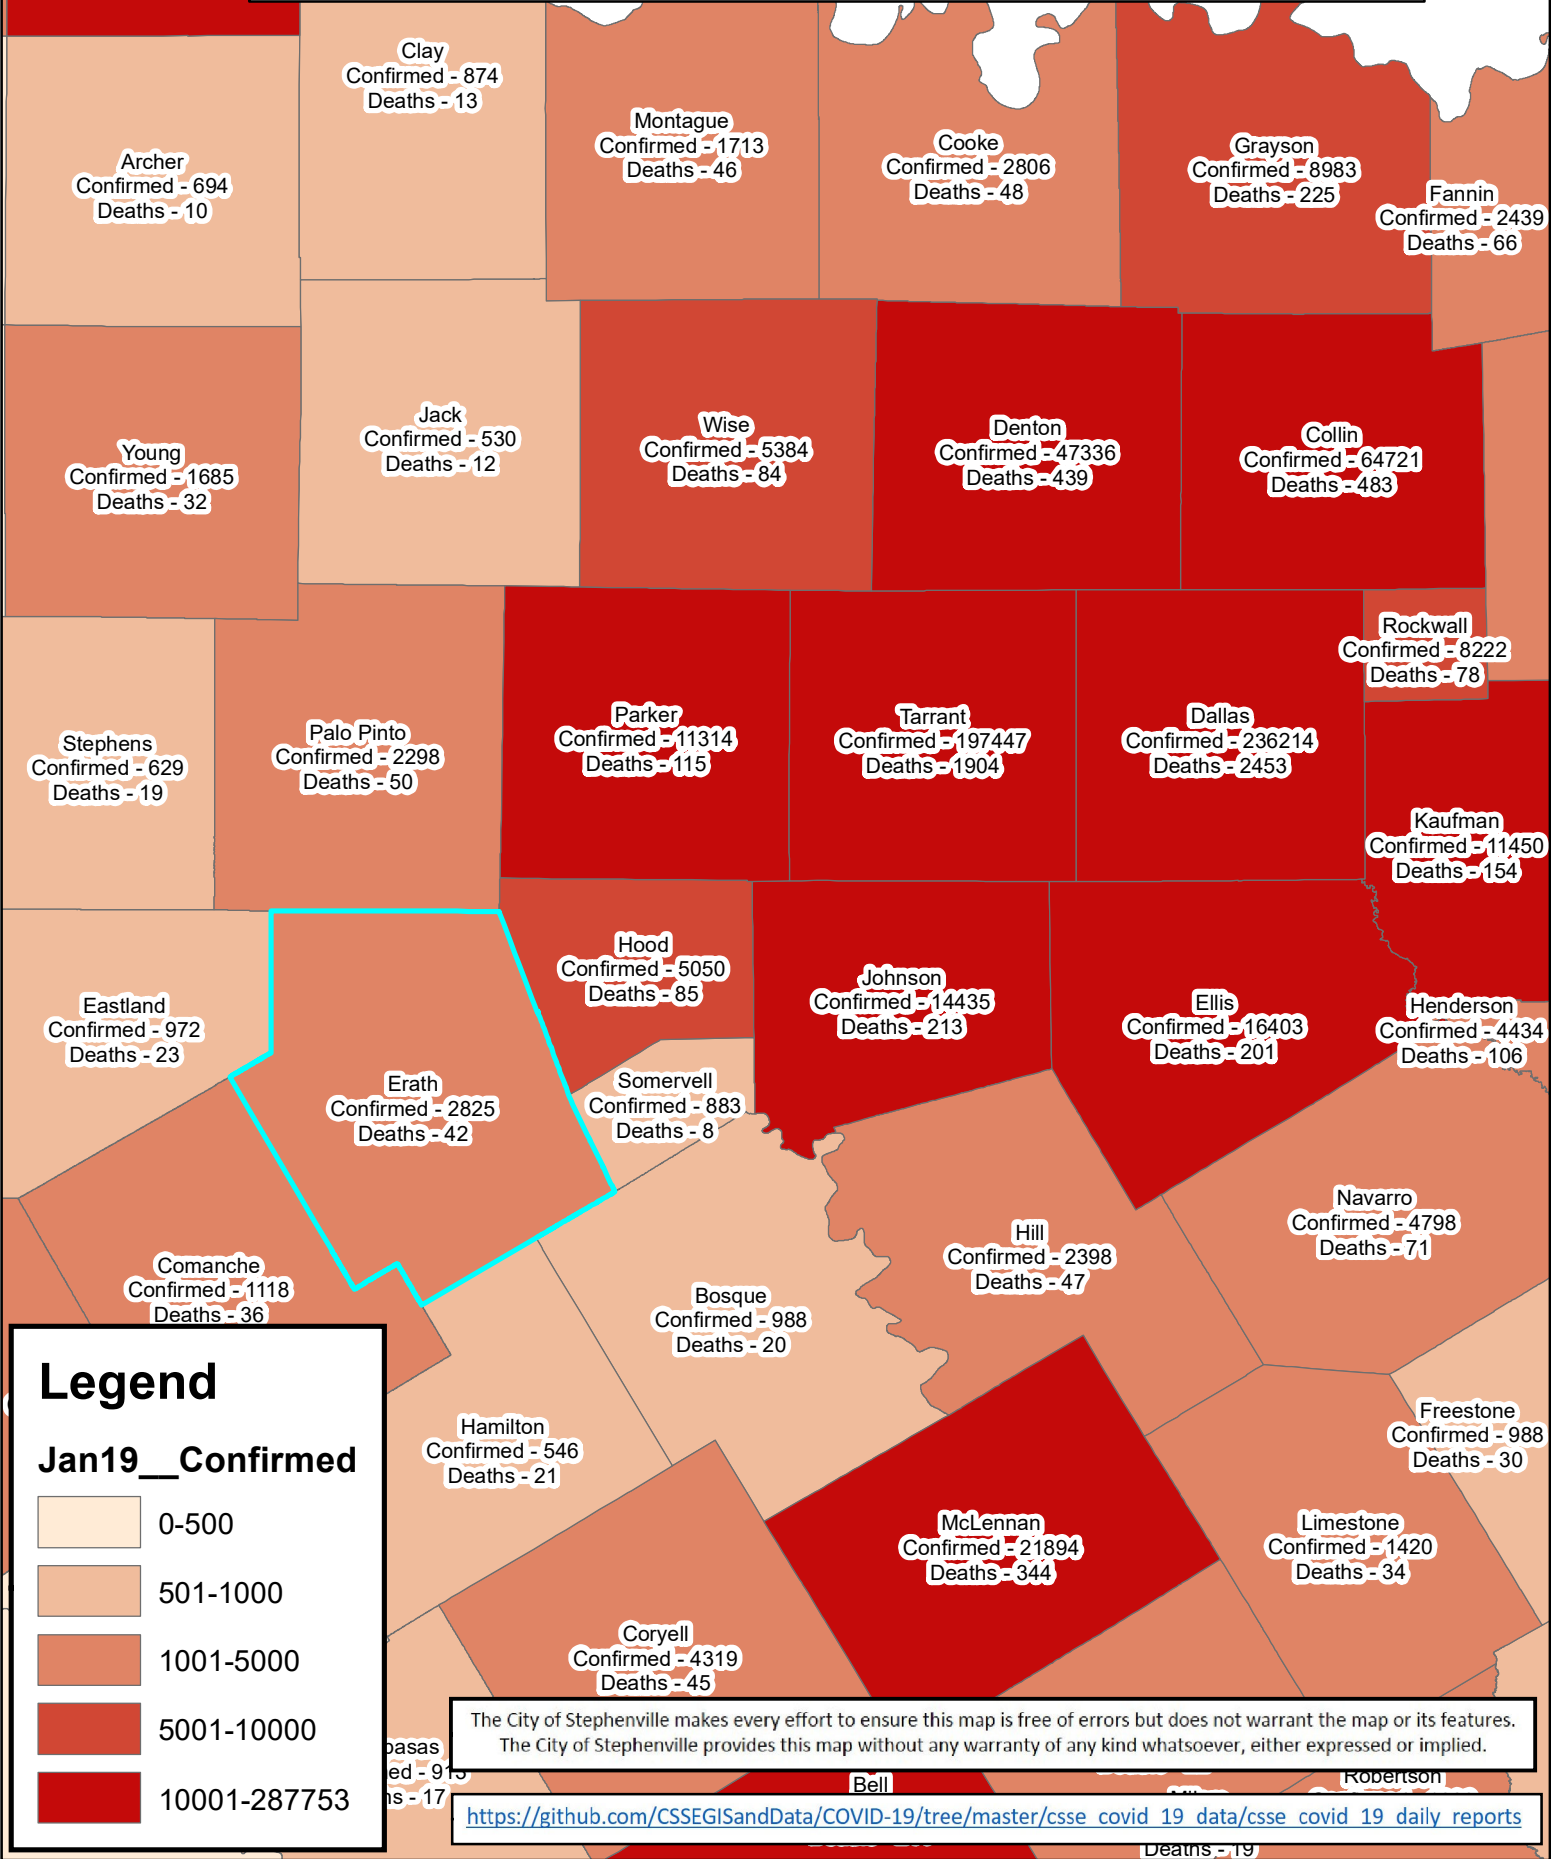

Erath County Area Covid-19 Confirmed Cases January 19, 2021

Legend

Jan19__Confirmed

The City of Stephenville makes every effort to ensure this map is free of errors but does not warrant the map or its features. The City of Stephenville provides this map without any warranty of any kind whatsoever, either expressed or implied.

https://github.com/CSSEGISandData/COVID-19/tree/master/csse_covid_19_data/csse_covid_19_daily_reports