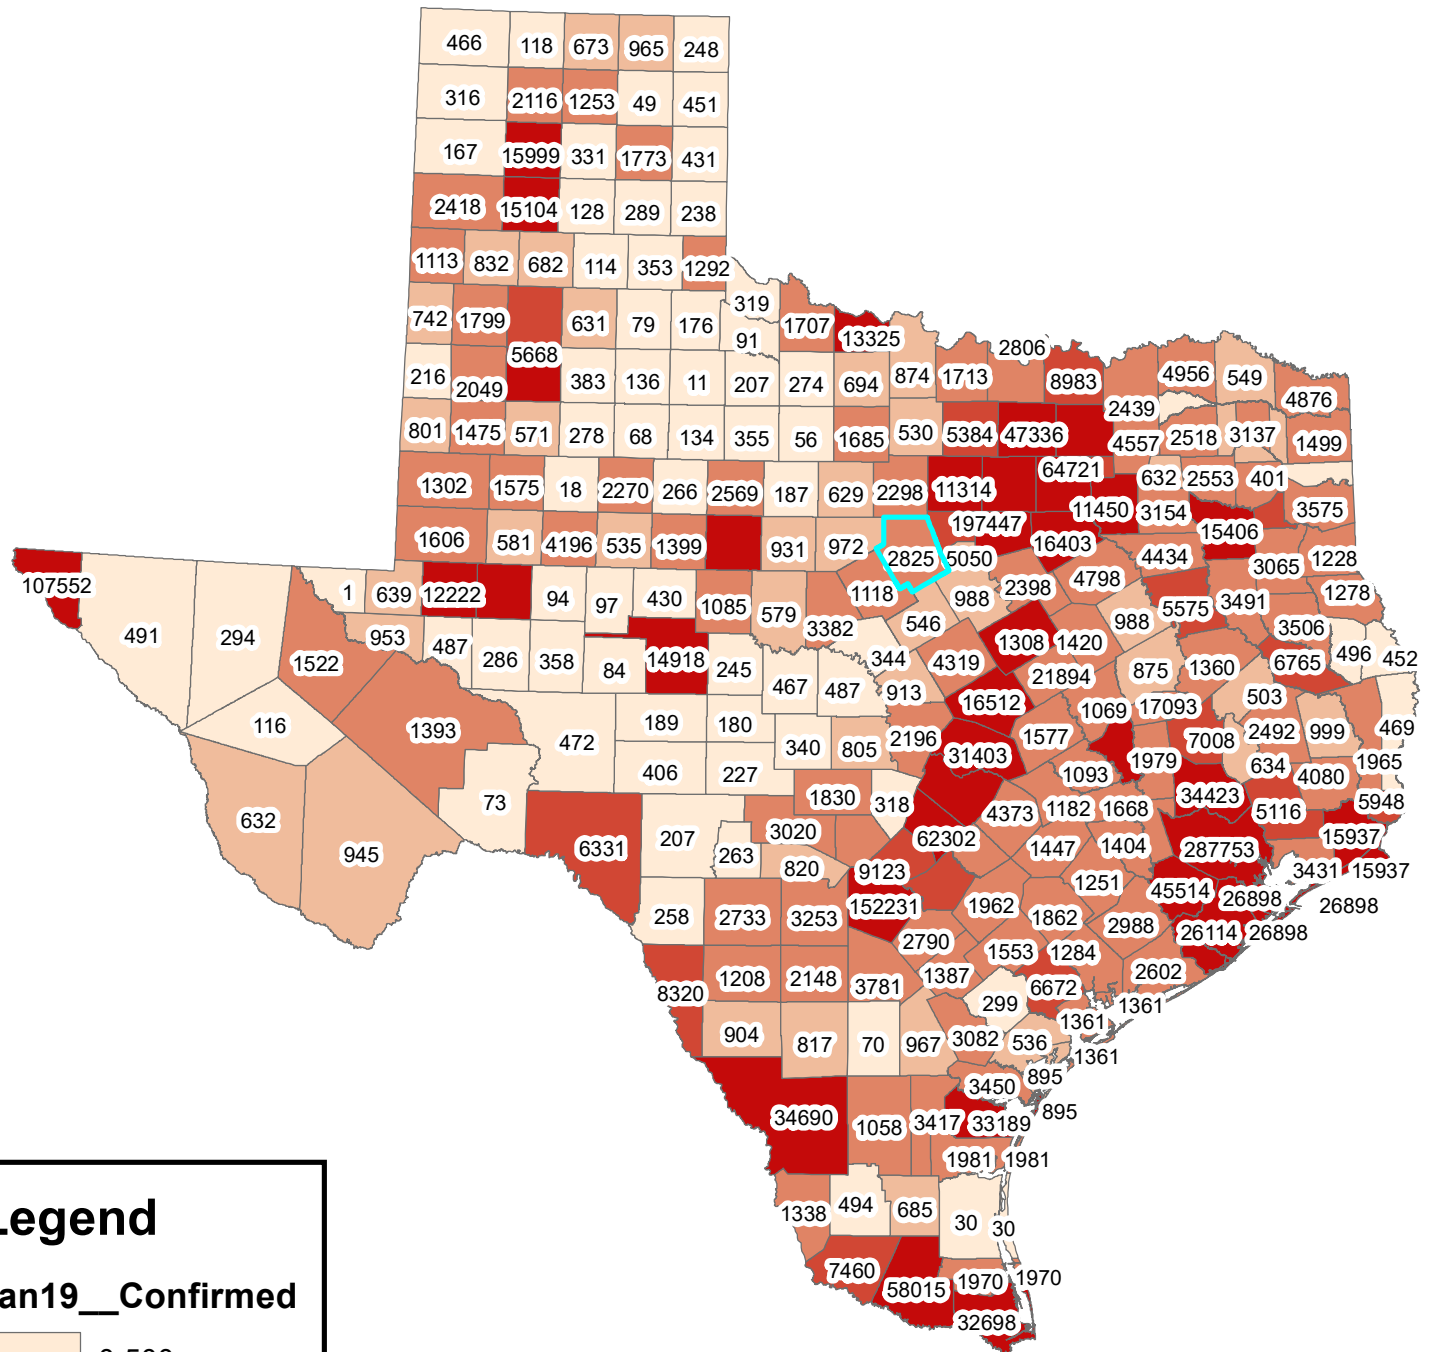

Texas Covid-19 Confirmed Cases January 19, 2021

Legend

Jan19__Confirmed

- 0-500
- 501-1000
- 1001-5000
- 5001-10000
- 10001-287753

The City of Stephenville makes every effort to ensure this map is free of errors but does not warrant the map or its features. The City of Stephenville provides this map without any warranty of any kind whatsoever, either expressed or implied.

https://github.com/CSSEGISandData/COVID-19/tree/master/csse_covid_19_data/csse_covid_19_daily_reports