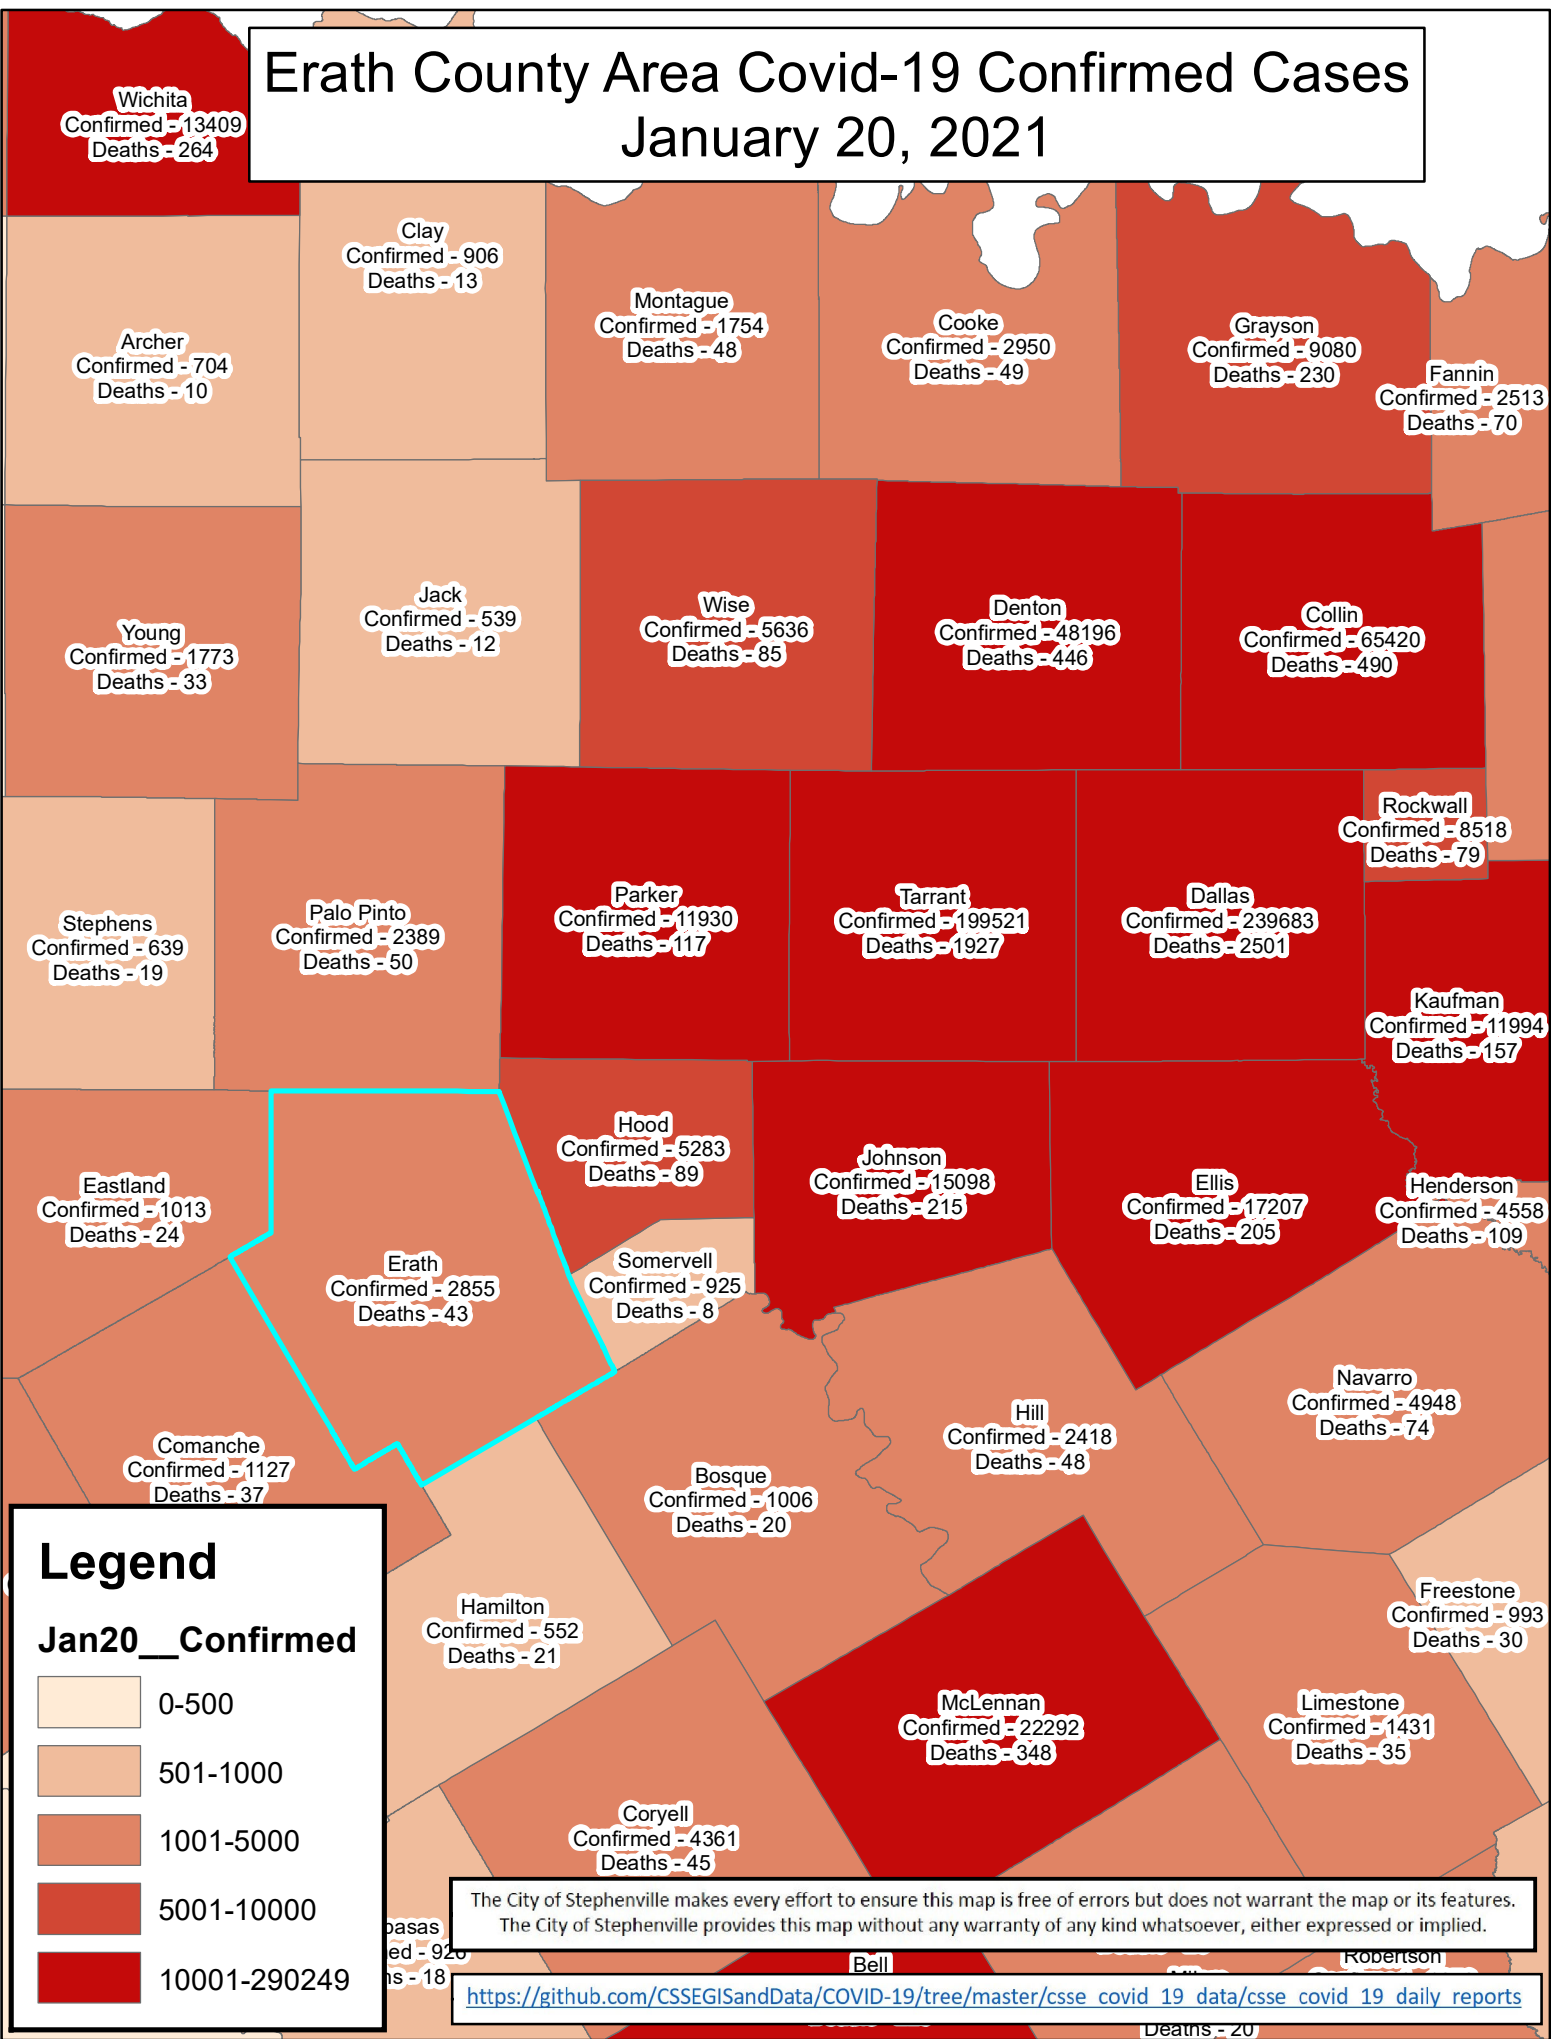

Erath County Area Covid-19 Confirmed Cases January 20, 2021

Legend

Jan20__Confirmed

The City of Stephenville makes every effort to ensure this map is free of errors but does not warrant the map or its features. The City of Stephenville provides this map without any warranty of any kind whatsoever, either expressed or implied.

https://github.com/CSSEGISandData/COVID-19/tree/master/csse_covid_19_data/csse_covid_19_daily_reports