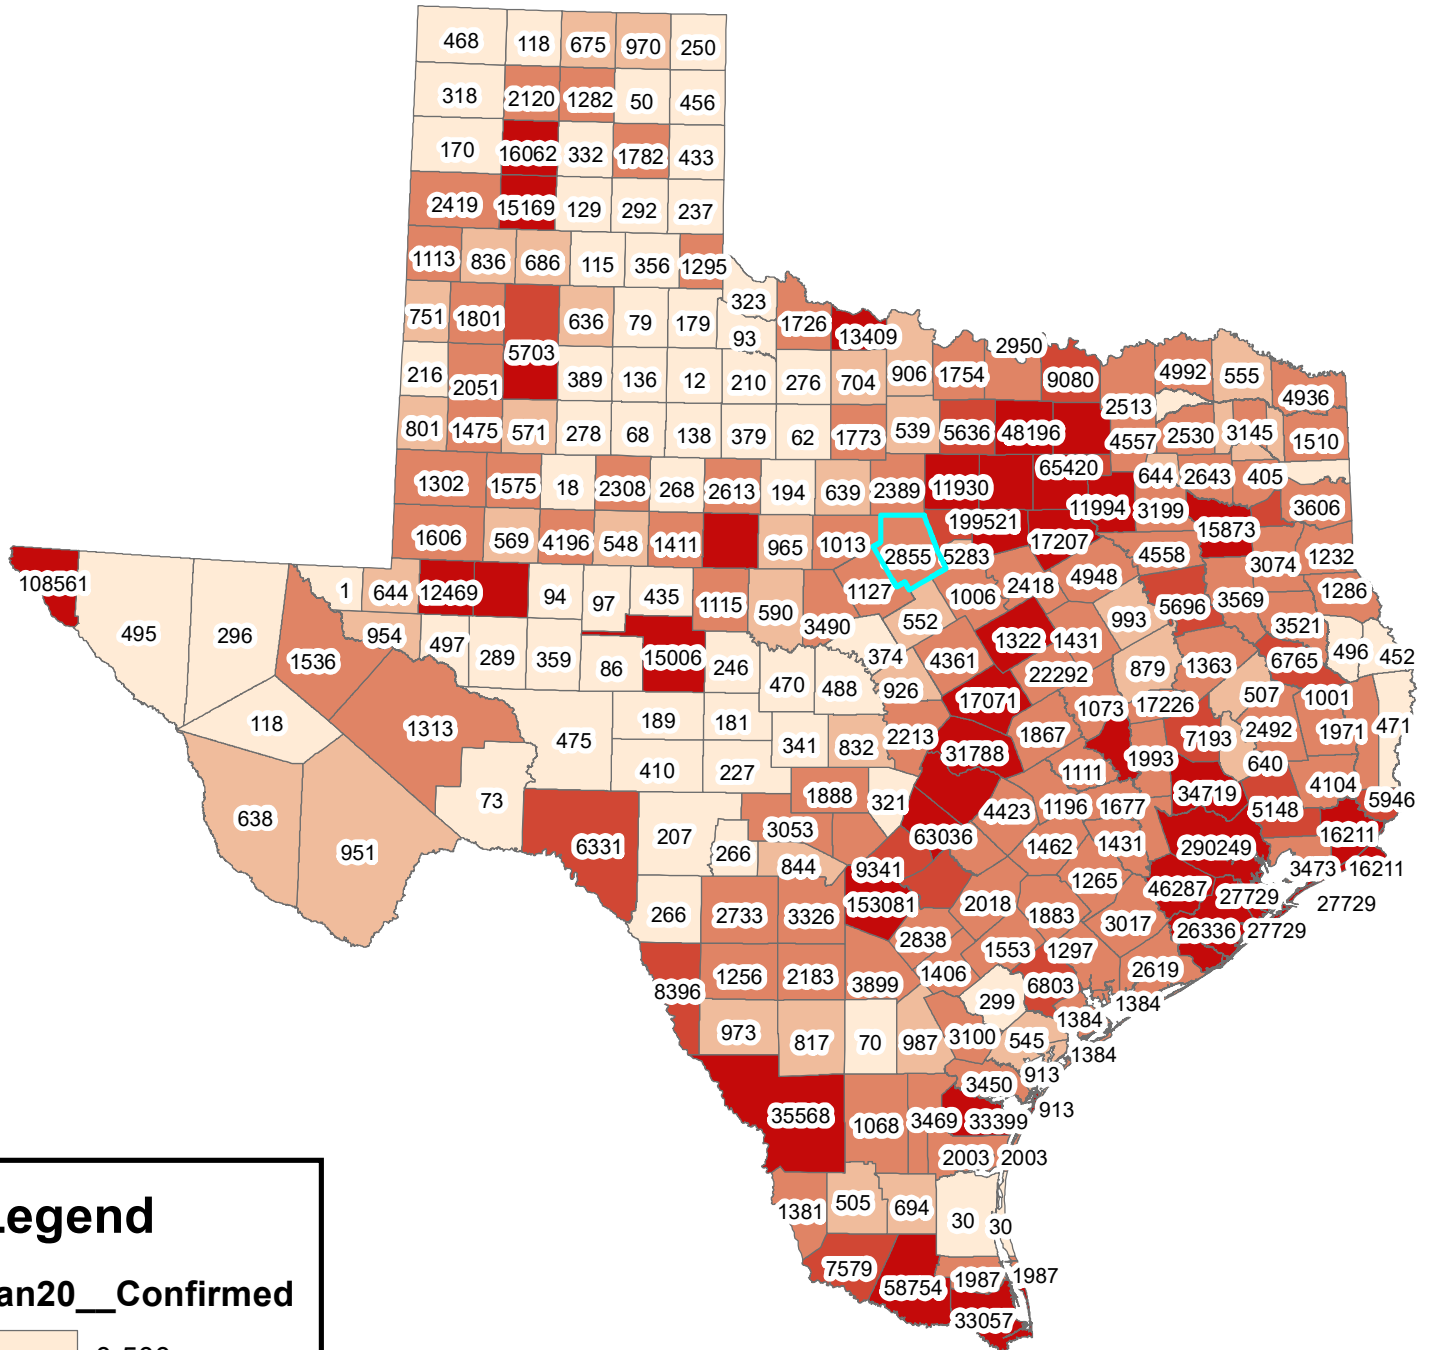

# Texas Covid-19 Confirmed Cases January 20, 2021

## Legend