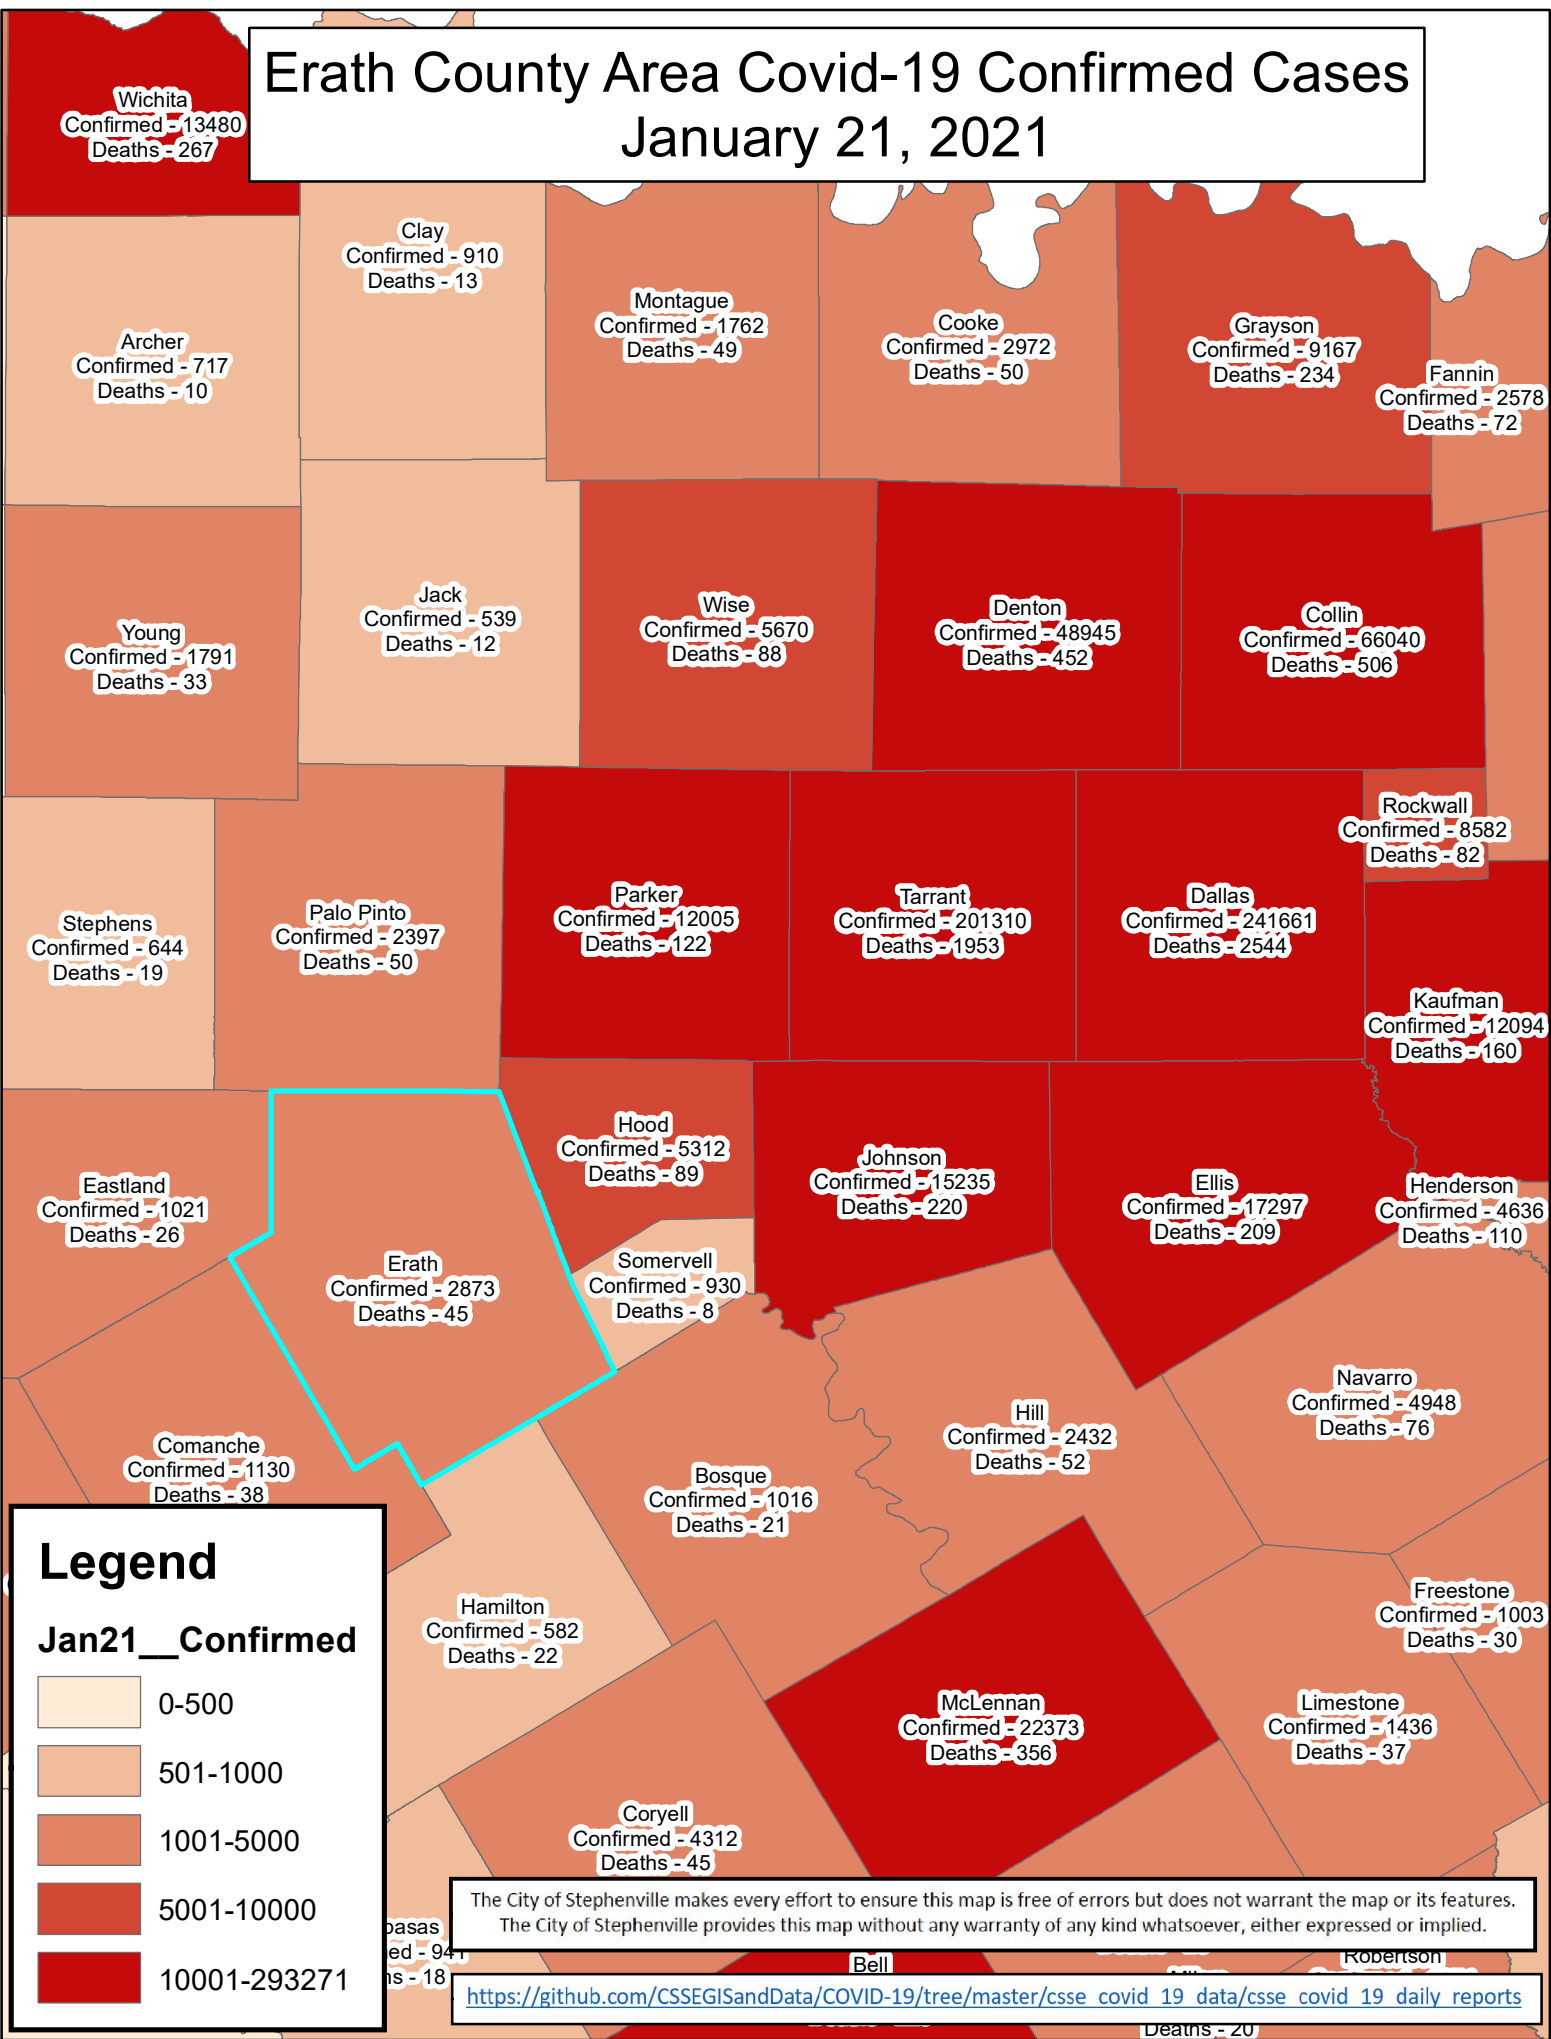

# Erath County Area Covid-19 Confirmed Cases January 21, 2021

## Legend

[https://github.com/CSSEGISandData/COVID-19/tree/master/csse\\_covid\\_19\\_data/csse\\_covid\\_19\\_daily\\_reports](https://github.com/CSSEGISandData/COVID-19/tree/master/csse_covid_19_data/csse_covid_19_daily_reports)