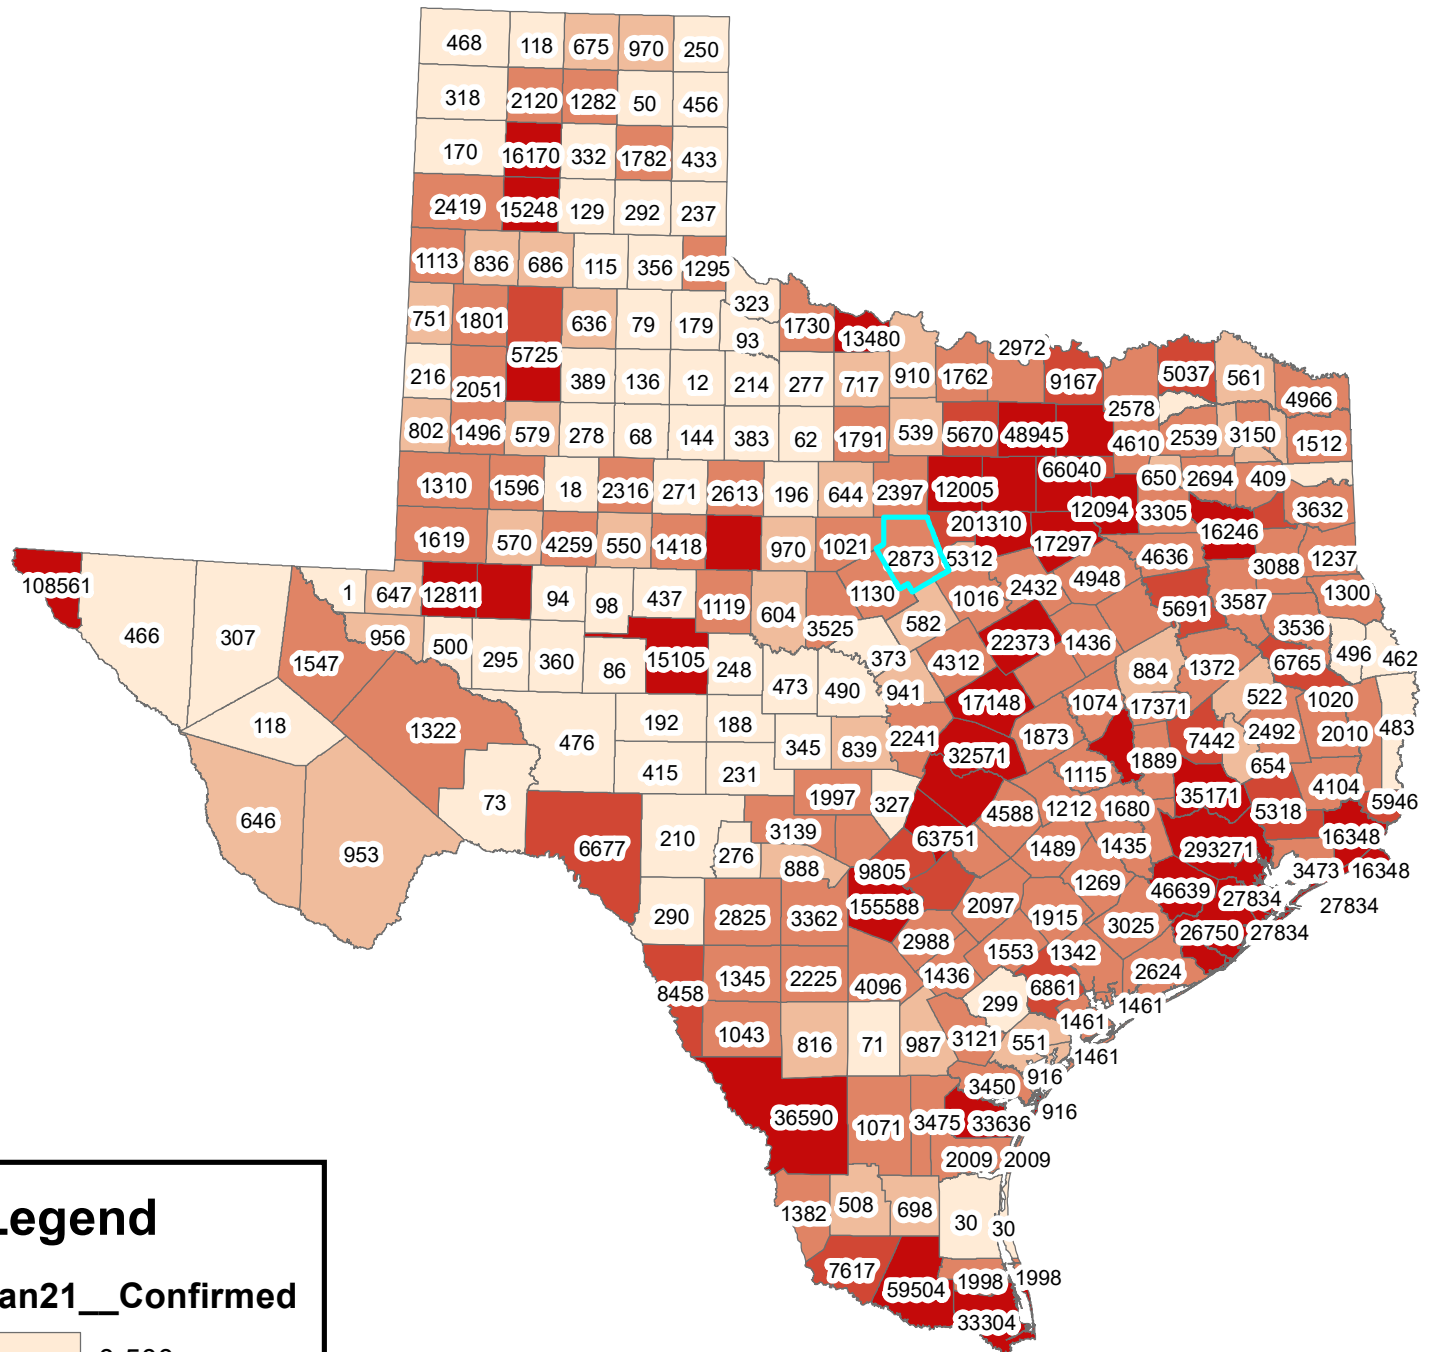

Texas Covid-19 Confirmed Cases January 21, 2021

Legend

Jan21__Confirmed

- 0-500
- 501-1000
- 1001-5000
- 5001-10000
- 10001-293271

The City of Stephenville makes every effort to ensure this map is free of errors but does not warrant the map or its features. The City of Stephenville provides this map without any warranty of any kind whatsoever, either expressed or implied.

[https://github.com/CSSEGISandData/COVID-19/tree/master/csse covid 19 data/csse covid 19 daily reports](https://github.com/CSSEGISandData/COVID-19/tree/master/csse%20covid%2019%20data/csse%20covid%2019%20daily%20reports)