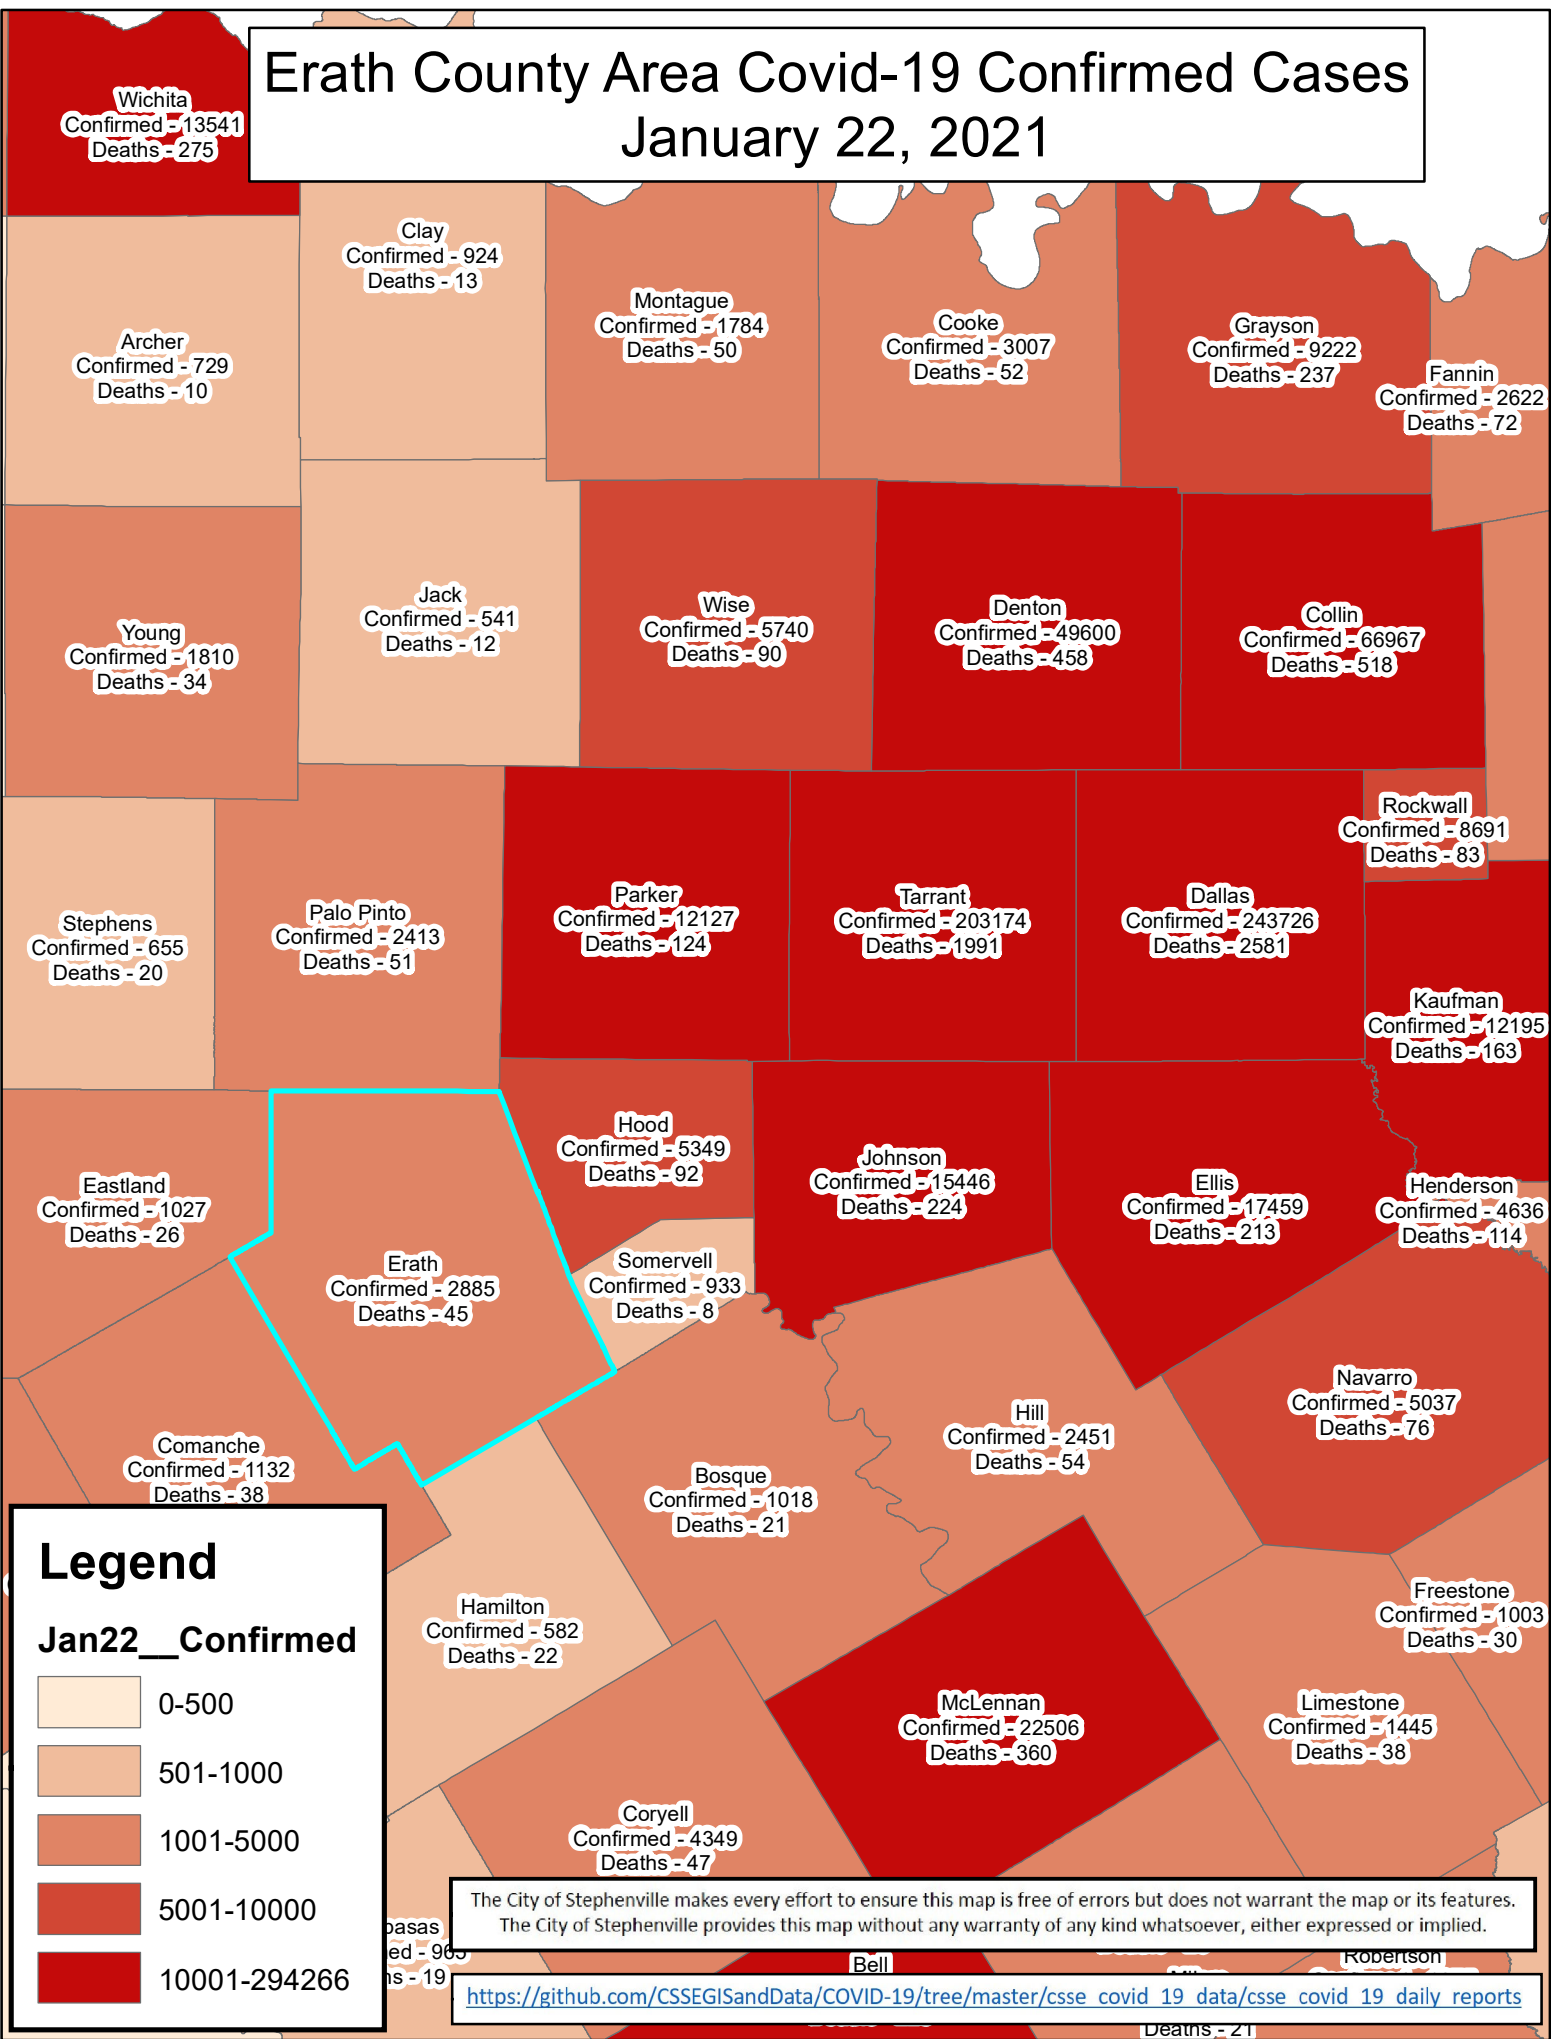

# Erath County Area Covid-19 Confirmed Cases January 22, 2021

## Legend

### Jan22\_\_Confirmed

- 0-500
- 501-1000
- 1001-5000
- 5001-10000
- 10001-294266

The City of Stephenville makes every effort to ensure this map is free of errors but does not warrant the map or its features. The City of Stephenville provides this map without any warranty of any kind whatsoever, either expressed or implied.

[https://github.com/CSSEGISandData/COVID-19/tree/master/csse\\_covid\\_19\\_data/csse\\_covid\\_19\\_daily\\_reports](https://github.com/CSSEGISandData/COVID-19/tree/master/csse_covid_19_data/csse_covid_19_daily_reports)