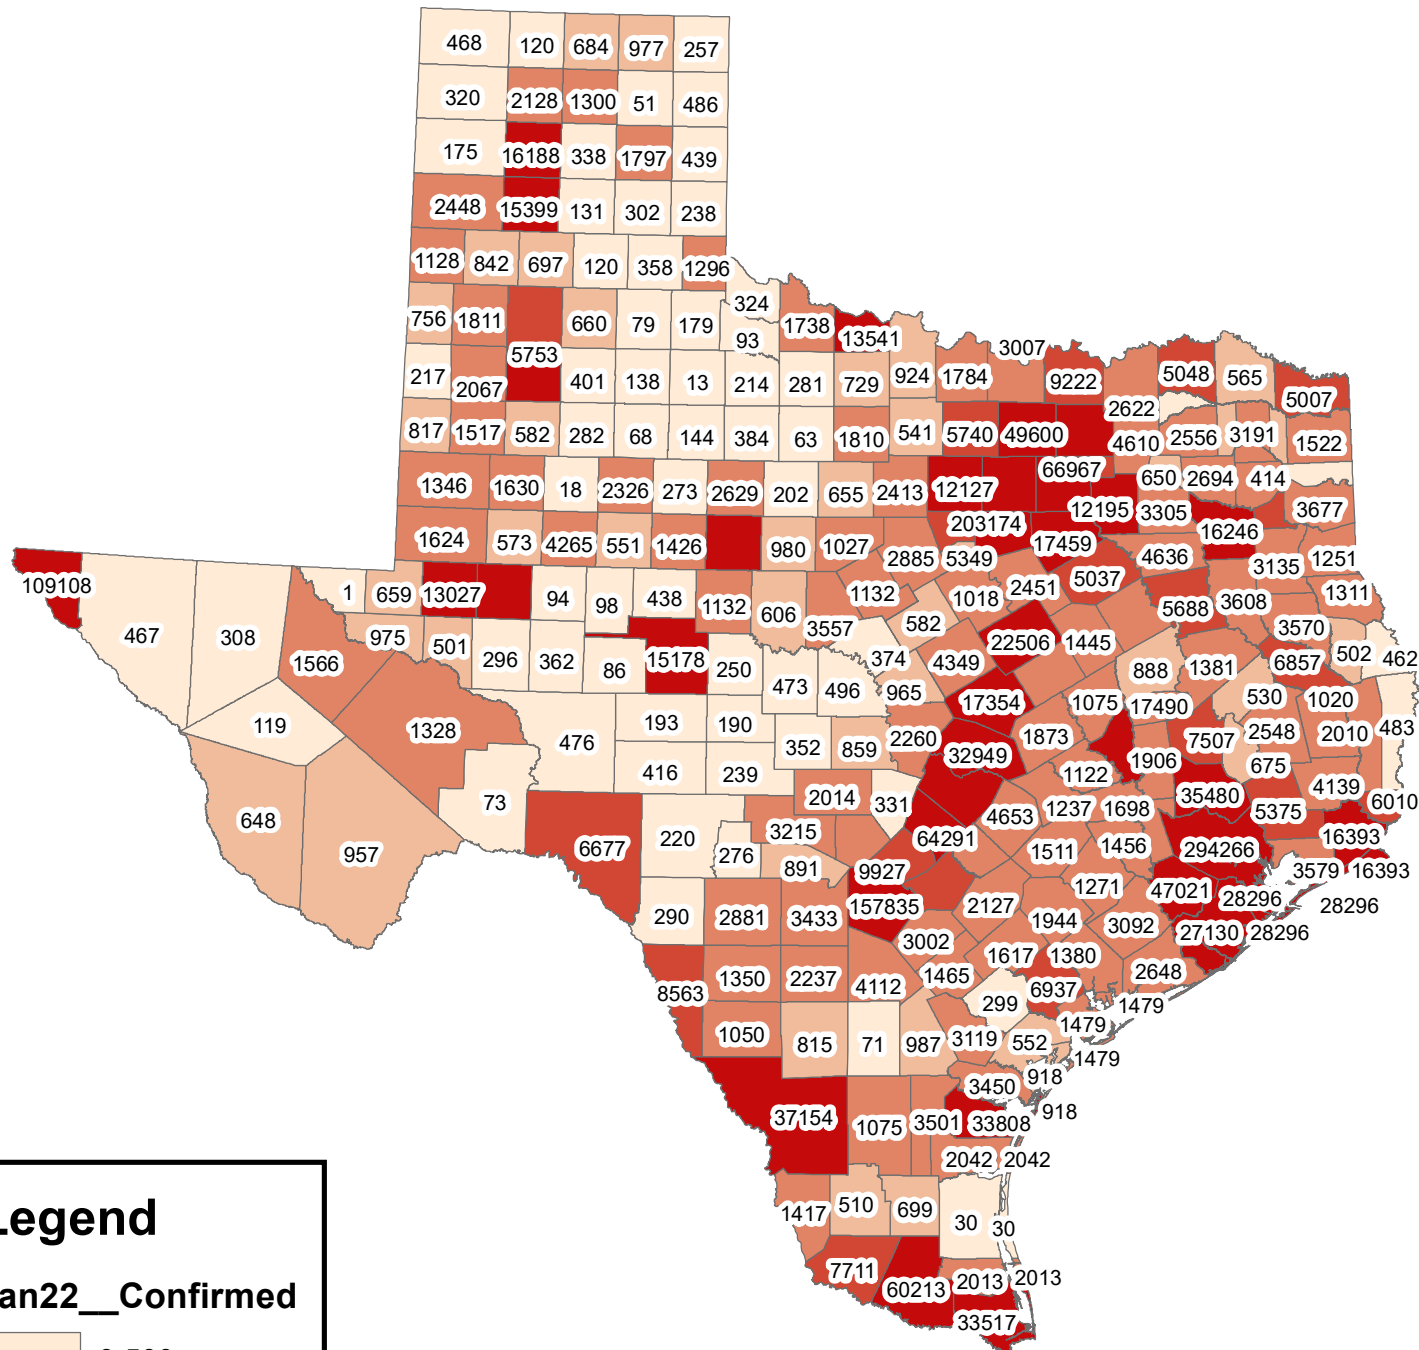

# Texas Covid-19 Confirmed Cases January 22, 2021

**Legend**

**Jan22\_\_Confirmed**

- 0-500
- 501-1000
- 1001-5000
- 5001-10000
- 10001-294266

The City of Stephenville makes every effort to ensure this map is free of errors but does not warrant the map or its features. The City of Stephenville provides this map without any warranty of any kind whatsoever, either expressed or implied.

[https://github.com/CSSEGISandData/COVID-19/tree/master/csse covid 19 data/csse covid 19 daily reports](https://github.com/CSSEGISandData/COVID-19/tree/master/csse%20covid%2019%20data/csse%20covid%2019%20daily%20reports)