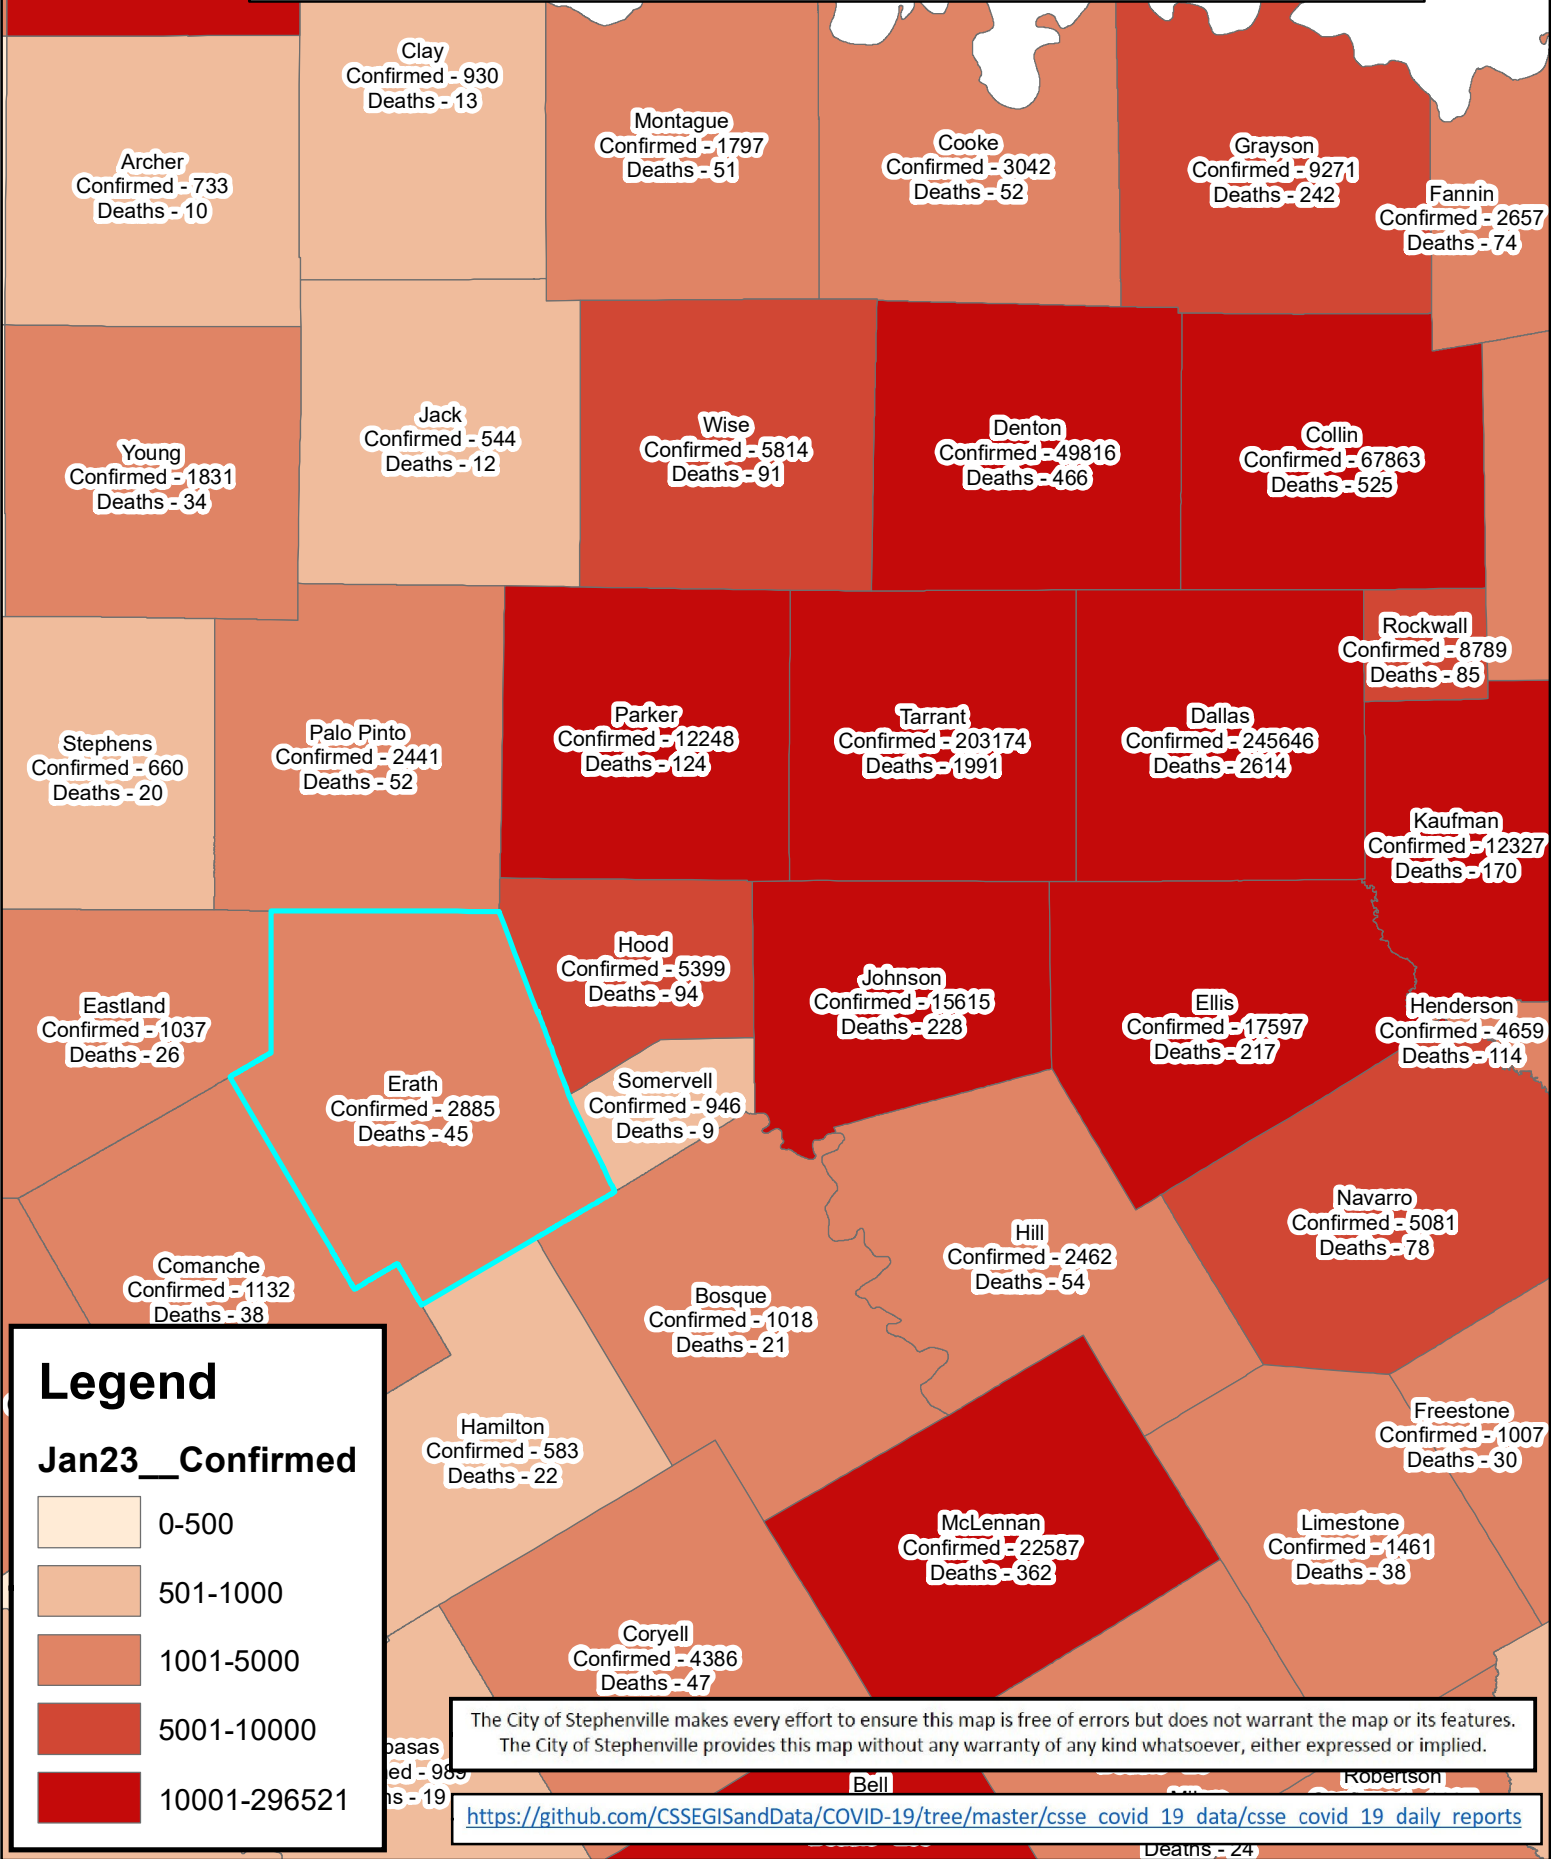

Erath County Area Covid-19 Confirmed Cases January 23, 2021

Legend

Jan23__Confirmed

- 0-500
- 501-1000
- 1001-5000
- 5001-10000
- 10001-296521

The City of Stephenville makes every effort to ensure this map is free of errors but does not warrant the map or its features. The City of Stephenville provides this map without any warranty of any kind whatsoever, either expressed or implied.

https://github.com/CSSEGISandData/COVID-19/tree/master/csse_covid_19_data/csse_covid_19_daily_reports