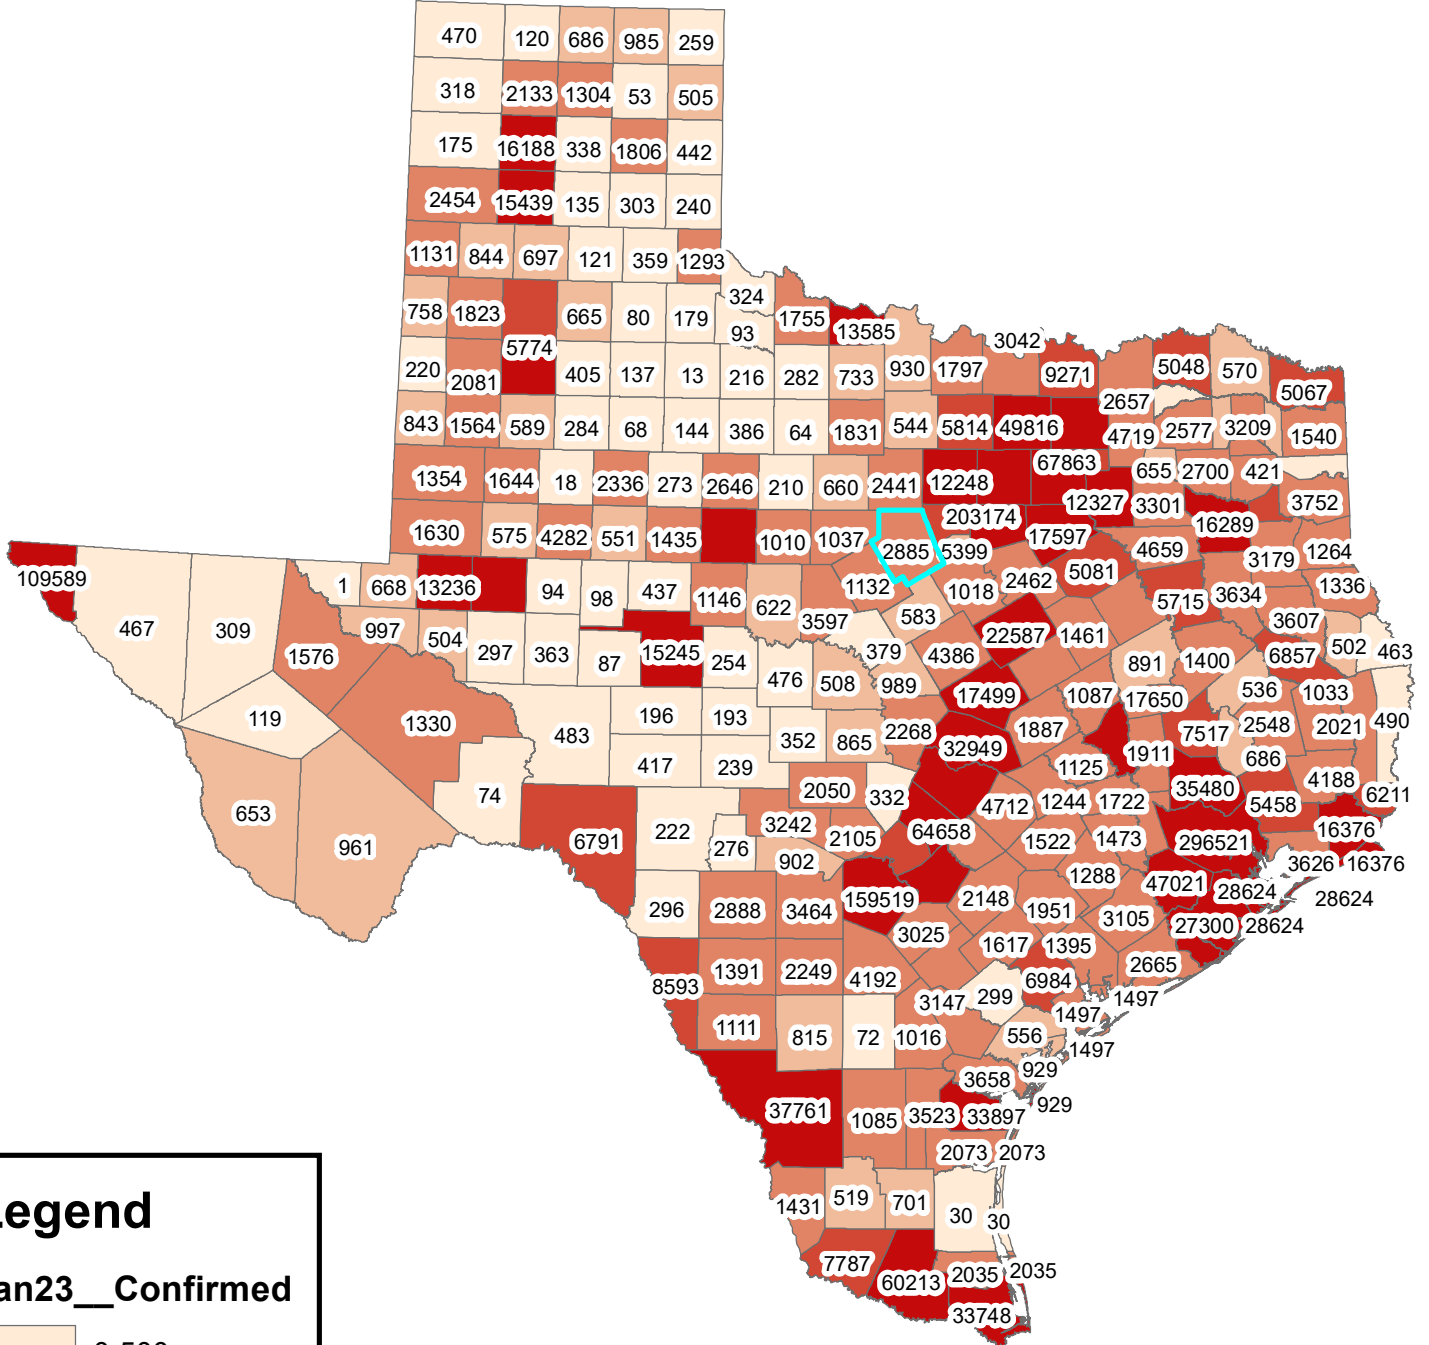

Texas Covid-19 Confirmed Cases

January 23, 2021

Legend

Jan23__Confirmed

- 0-500
- 501-1000
- 1001-5000
- 5001-10000
- 10001-296521

The City of Stephenville makes every effort to ensure this map is free of errors but does not warrant the map or its features. The City of Stephenville provides this map without any warranty of any kind whatsoever, either expressed or implied.

https://github.com/CSSEGISandData/COVID-19/tree/master/csse_covid_19_data/csse_covid_19_daily_reports