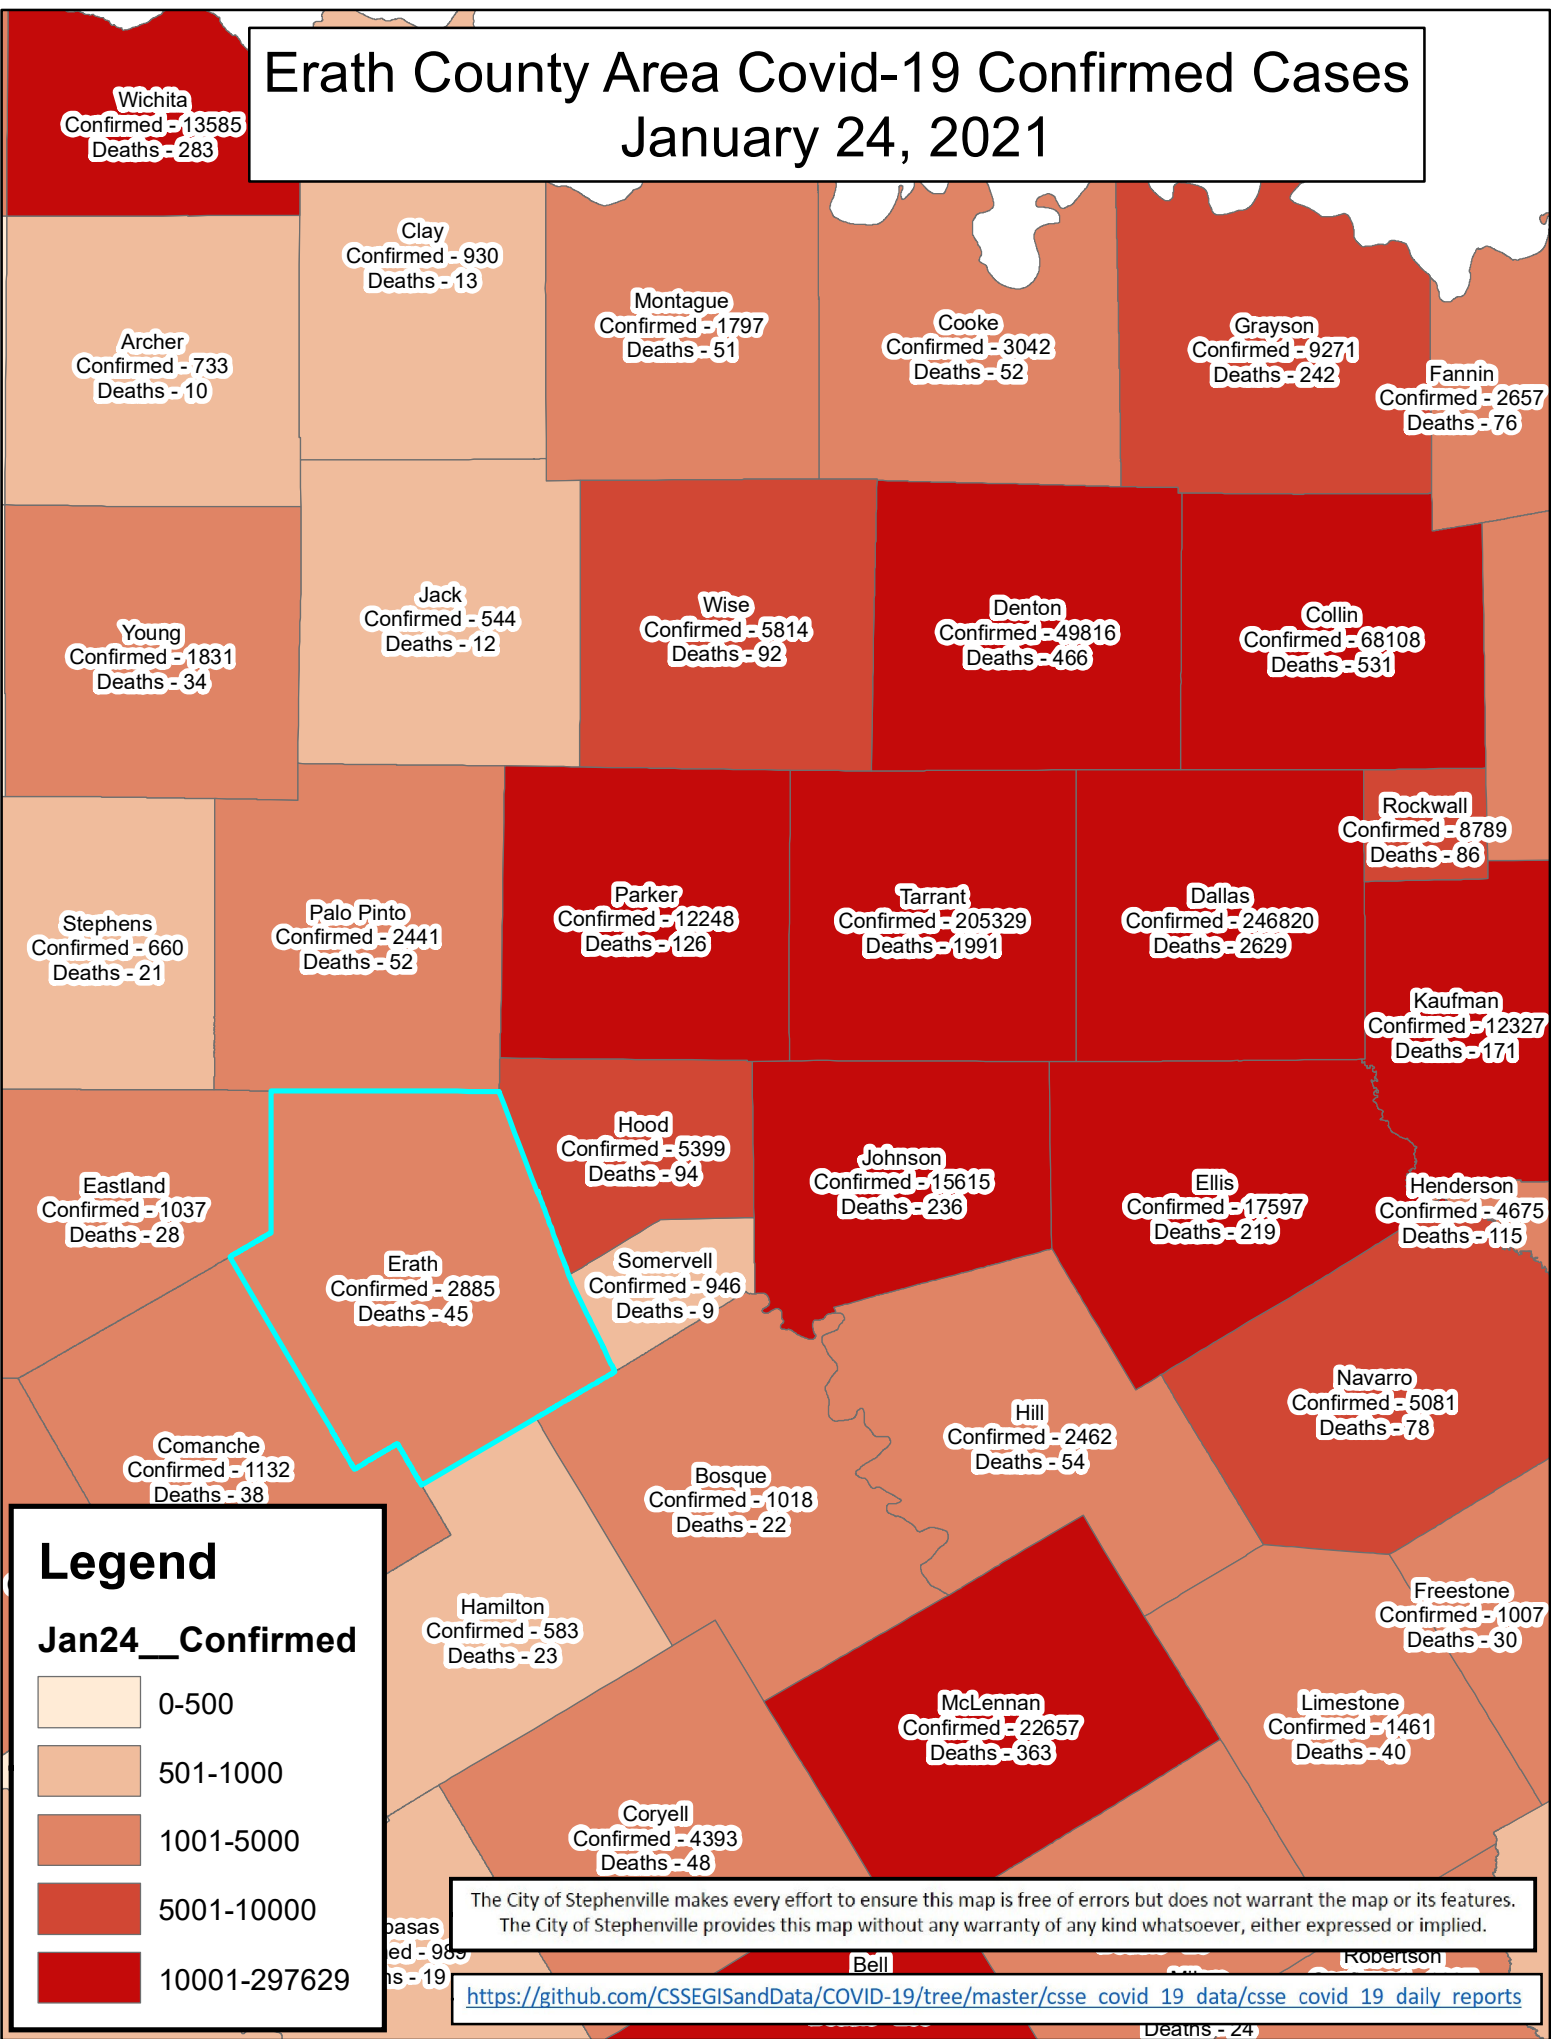

# Erath County Area Covid-19 Confirmed Cases January 24, 2021

## Legend

[https://github.com/CSSEGISandData/COVID-19/tree/master/csse\\_covid\\_19\\_data/csse\\_covid\\_19\\_daily\\_reports](https://github.com/CSSEGISandData/COVID-19/tree/master/csse_covid_19_data/csse_covid_19_daily_reports)