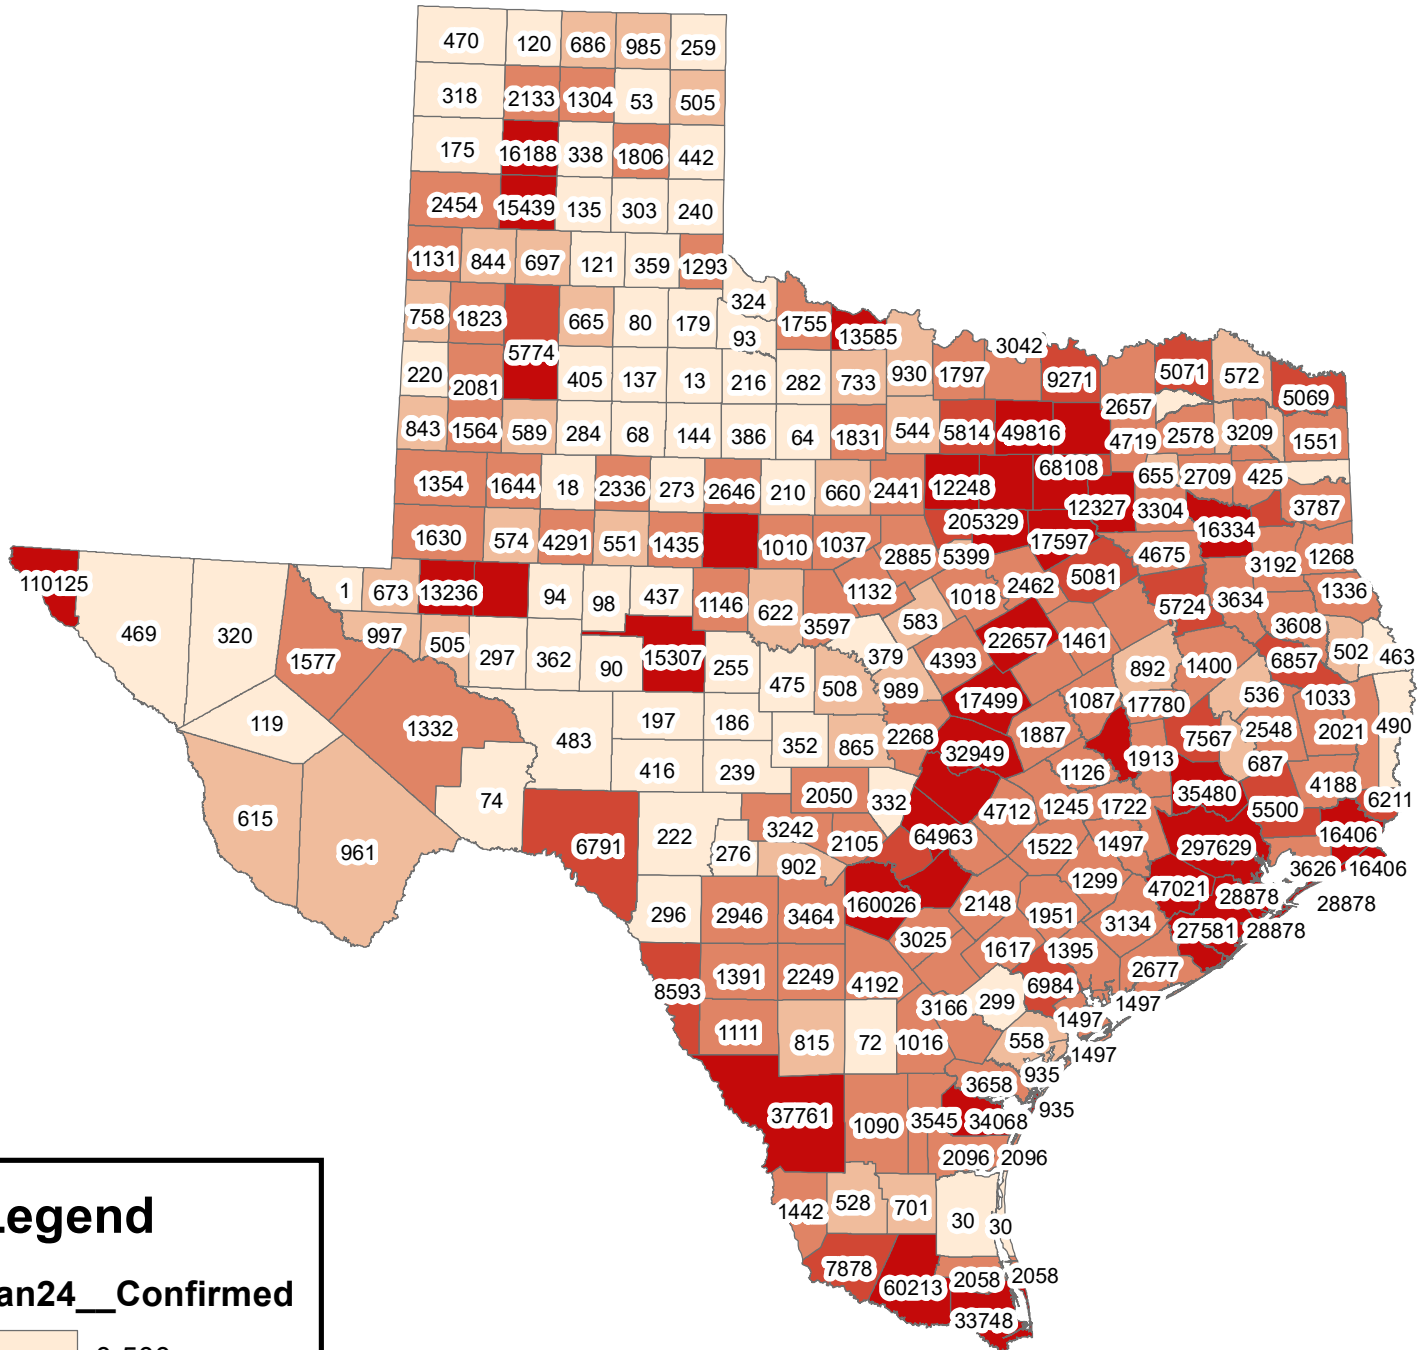

Texas Covid-19 Confirmed Cases January 24, 2021

Legend

Jan24__Confirmed

- 0-500
- 501-1000
- 1001-5000
- 5001-10000
- 10001-297629

The City of Stephenville makes every effort to ensure this map is free of errors but does not warrant the map or its features. The City of Stephenville provides this map without any warranty of any kind whatsoever, either expressed or implied.

[https://github.com/CSSEGISandData/COVID-19/tree/master/csse covid 19 data/csse covid 19 daily reports](https://github.com/CSSEGISandData/COVID-19/tree/master/csse%20covid%2019%20data/csse%20covid%2019%20daily%20reports)