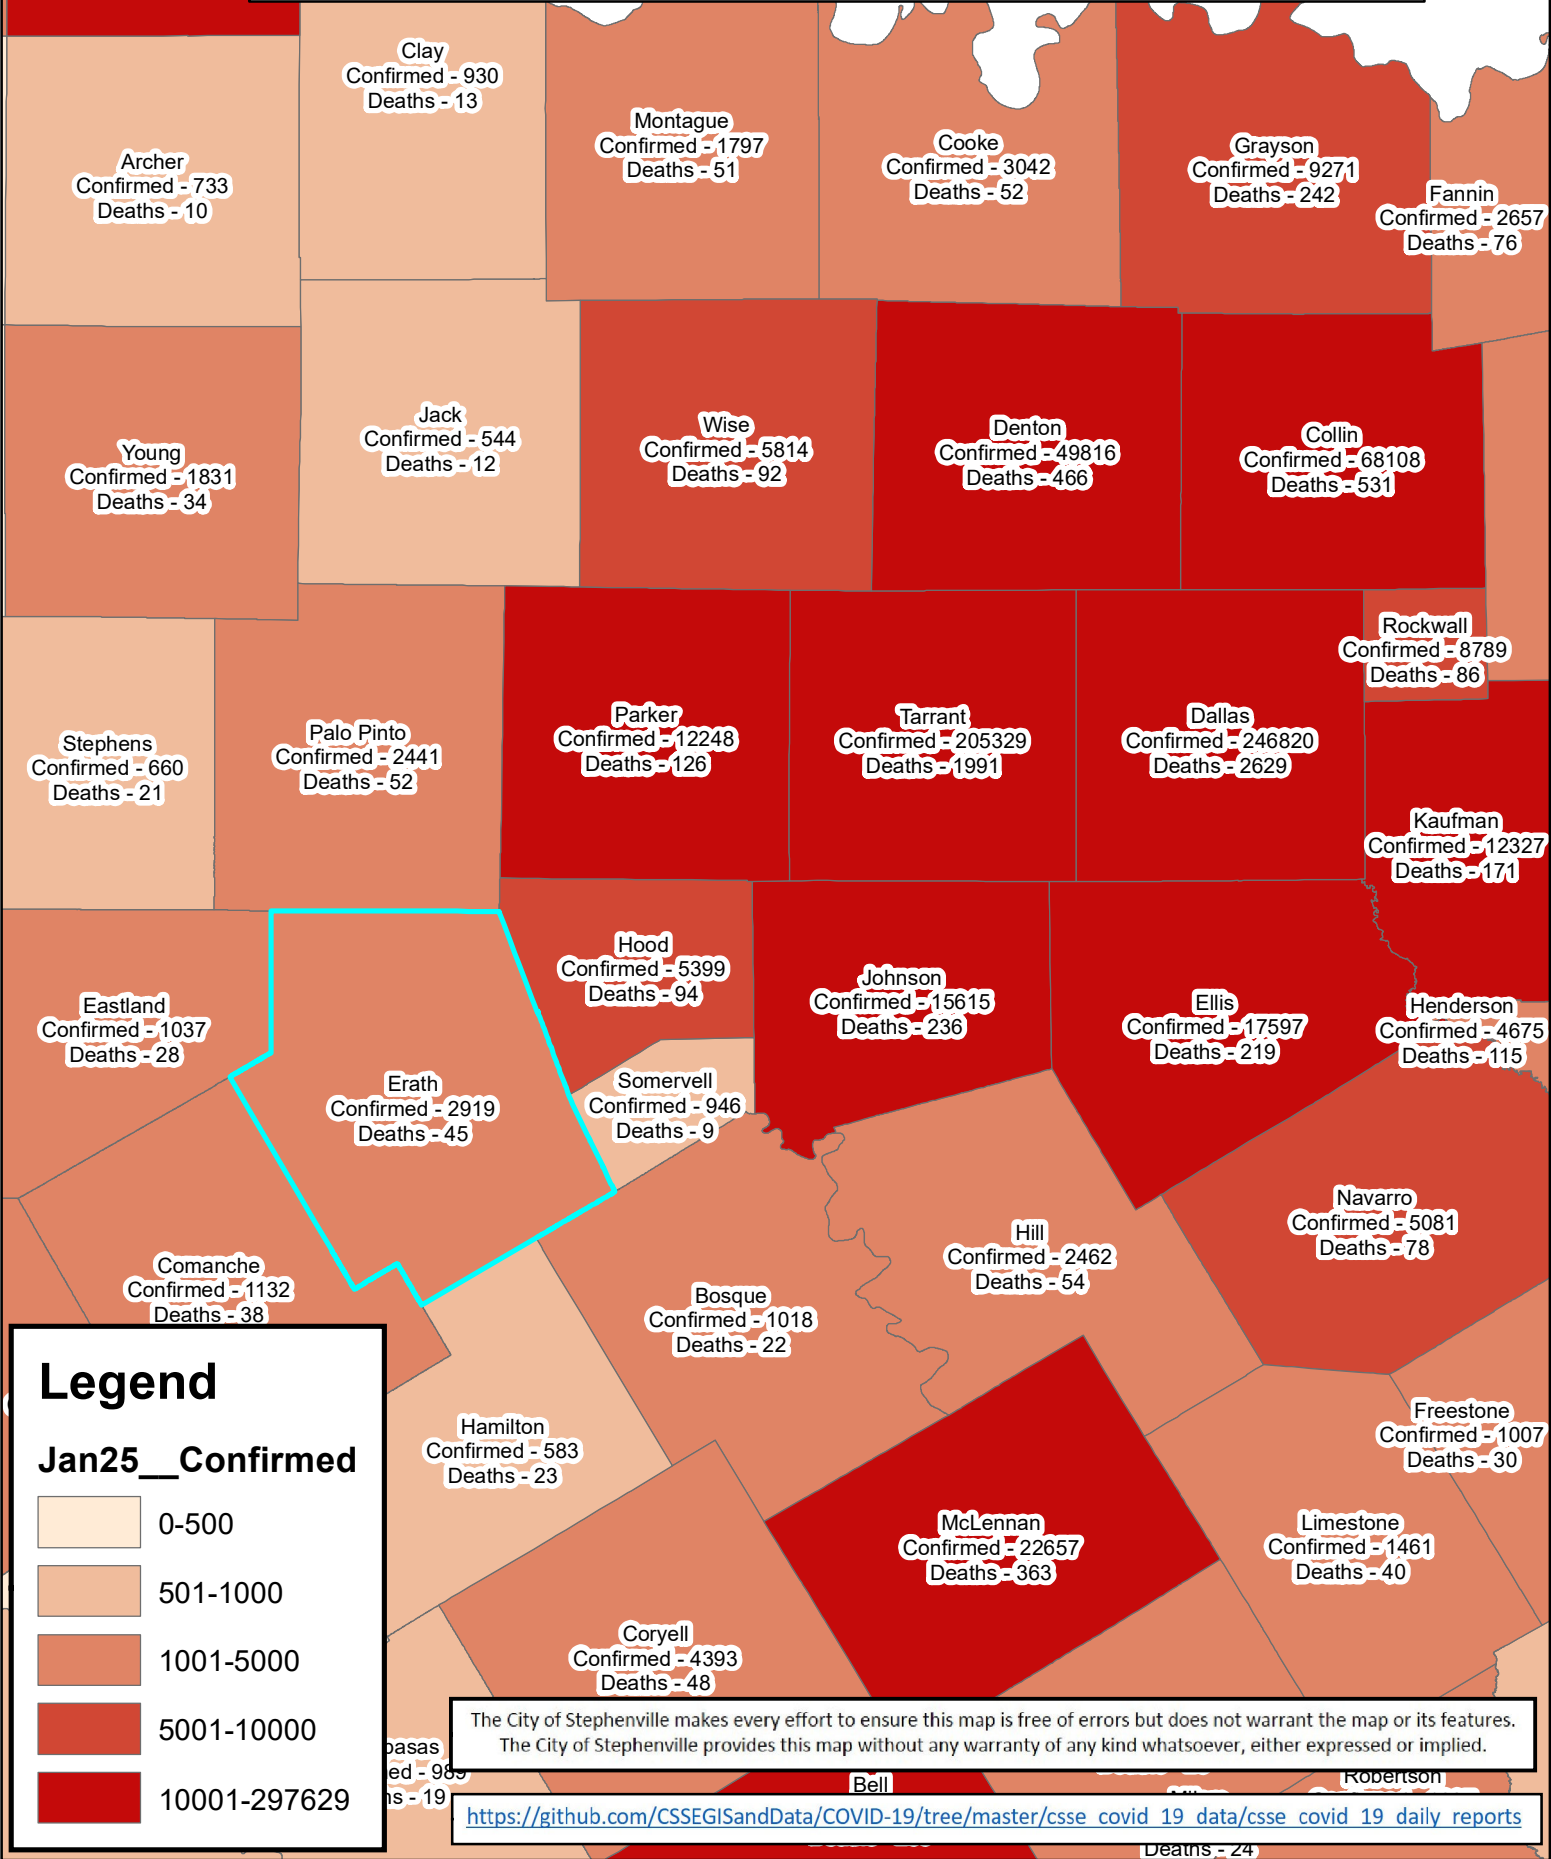

Erath County Area Covid-19 Confirmed Cases January 25, 2021

Legend

Jan25__Confirmed

The City of Stephenville makes every effort to ensure this map is free of errors but does not warrant the map or its features. The City of Stephenville provides this map without any warranty of any kind whatsoever, either expressed or implied.

https://github.com/CSSEGISandData/COVID-19/tree/master/csse_covid_19_data/csse_covid_19_daily_reports