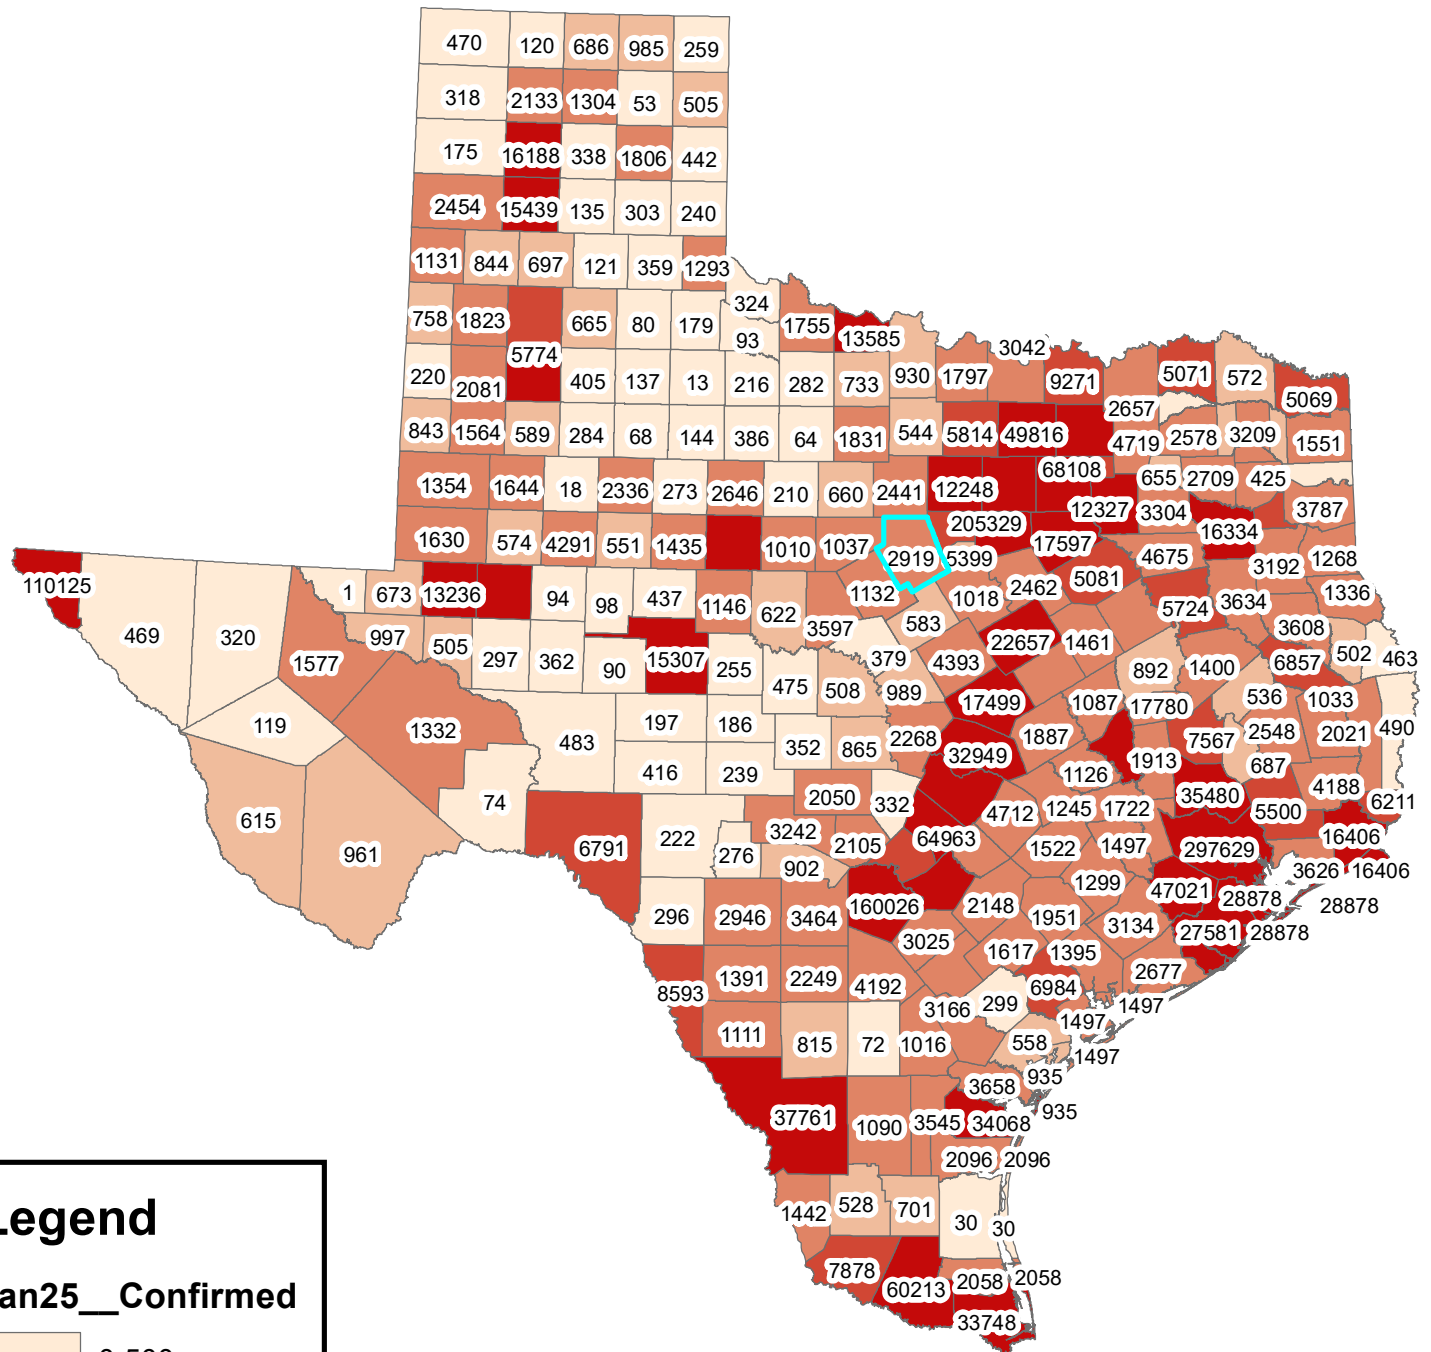

Texas Covid-19 Confirmed Cases January 25, 2021

Legend

Jan25__Confirmed

- 0-500
- 501-1000
- 1001-5000
- 5001-10000
- 10001-297629

The City of Stephenville makes every effort to ensure this map is free of errors but does not warrant the map or its features. The City of Stephenville provides this map without any warranty of any kind whatsoever, either expressed or implied.

[https://github.com/CSSEGISandData/COVID-19/tree/master/csse covid 19 data/csse covid 19 daily reports](https://github.com/CSSEGISandData/COVID-19/tree/master/csse%20covid%2019%20data/csse%20covid%2019%20daily%20reports)