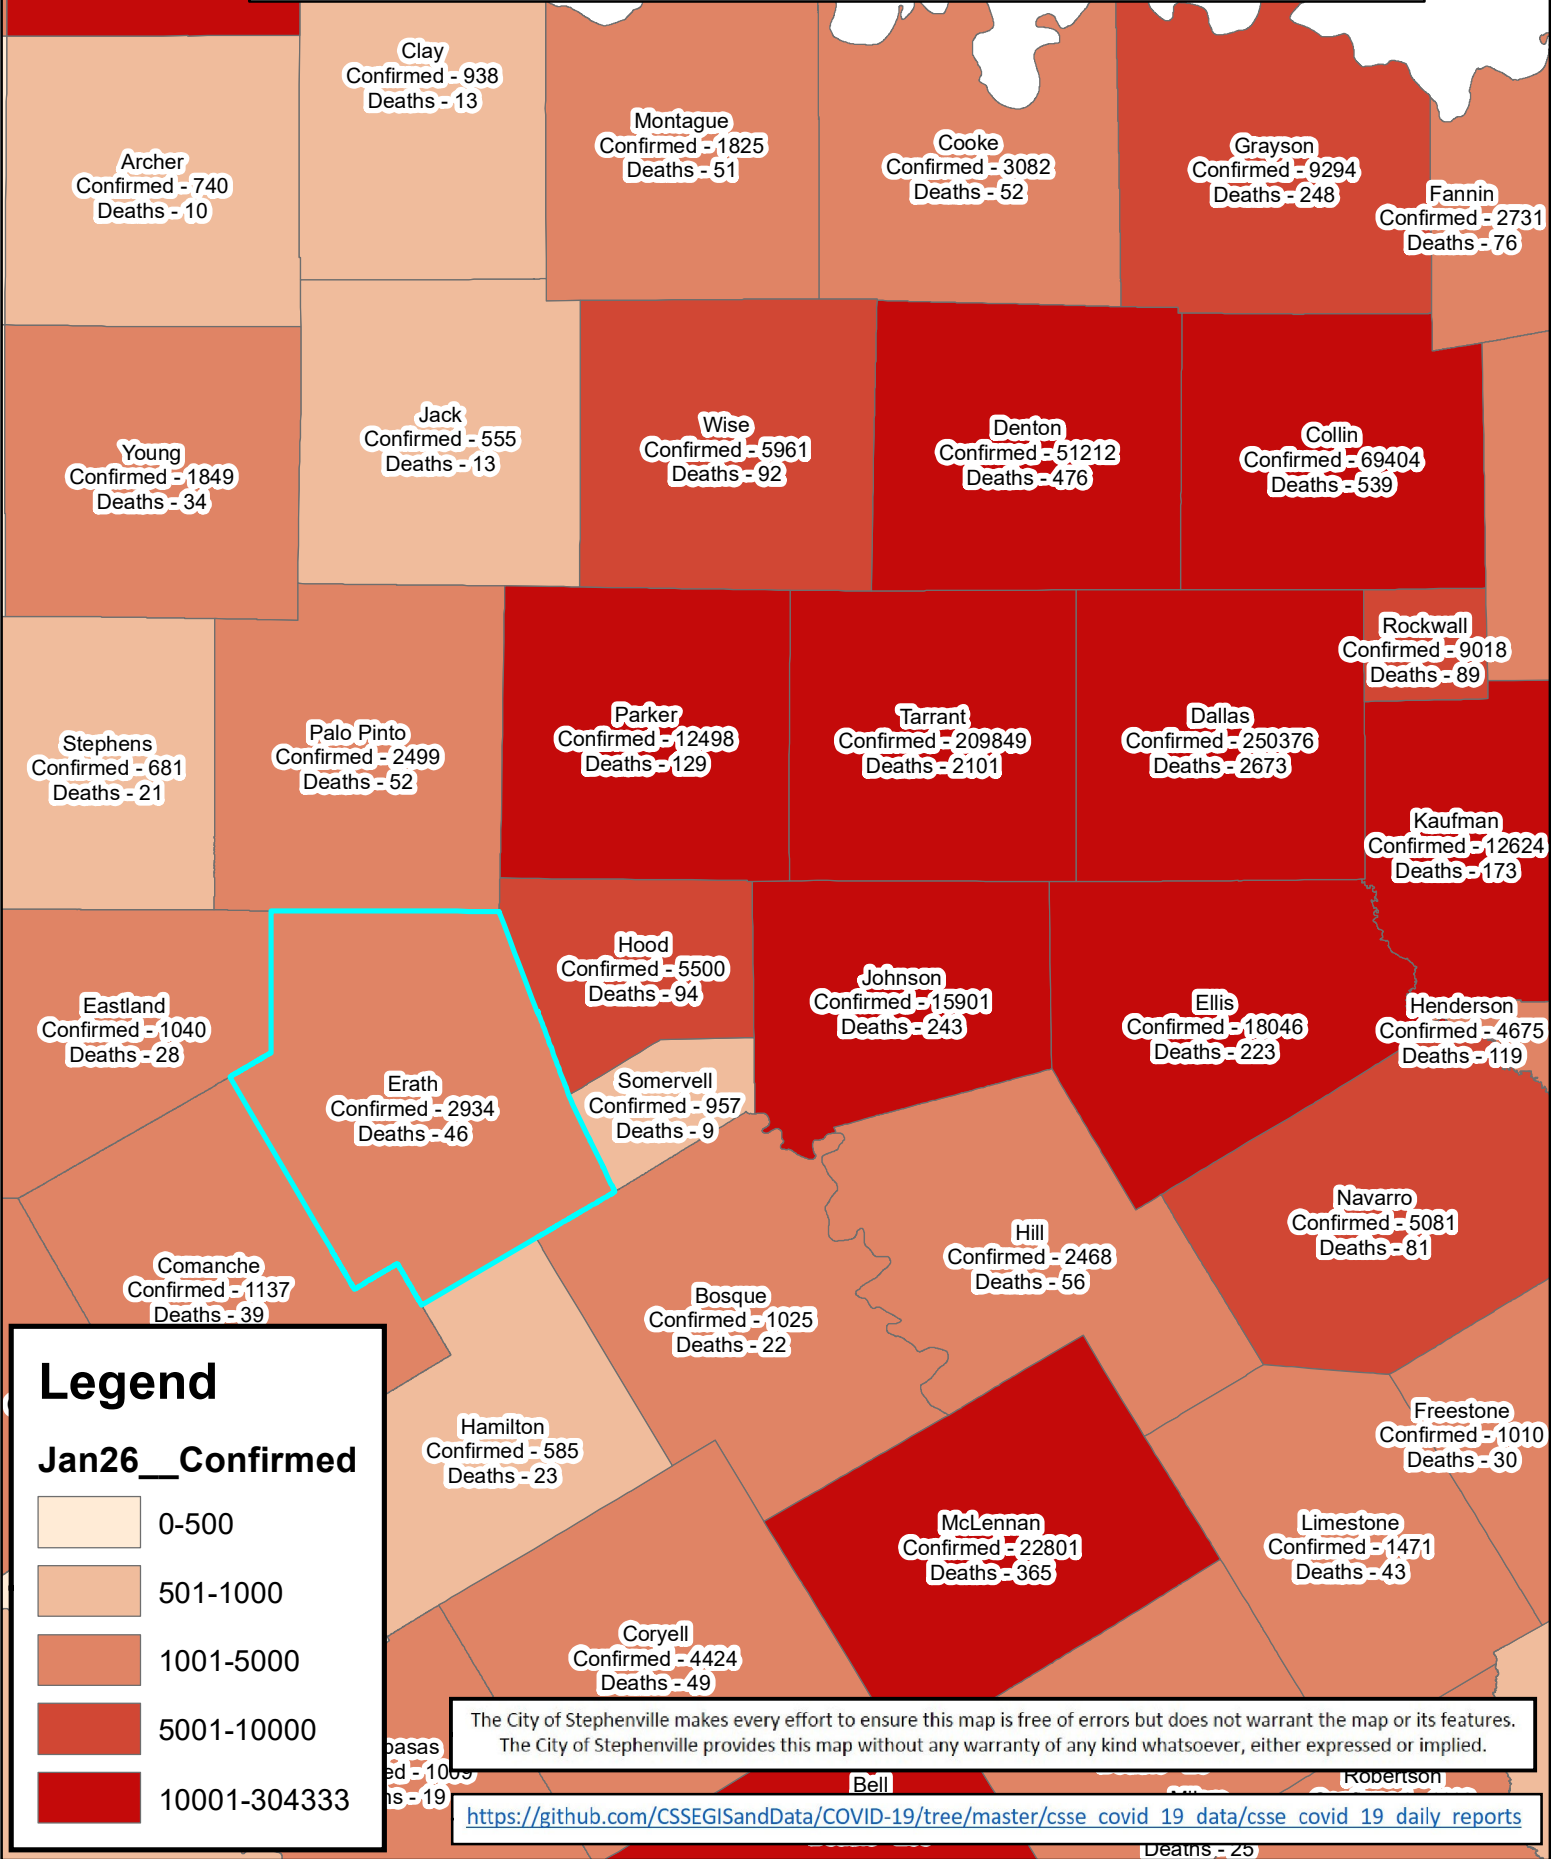

Erath County Area Covid-19 Confirmed Cases January 26, 2021

Legend

Jan26__Confirmed

- 0-500
- 501-1000
- 1001-5000
- 5001-10000
- 10001-304333

The City of Stephenville makes every effort to ensure this map is free of errors but does not warrant the map or its features. The City of Stephenville provides this map without any warranty of any kind whatsoever, either expressed or implied.

https://github.com/CSSEGISandData/COVID-19/tree/master/csse_covid_19_data/csse_covid_19_daily_reports