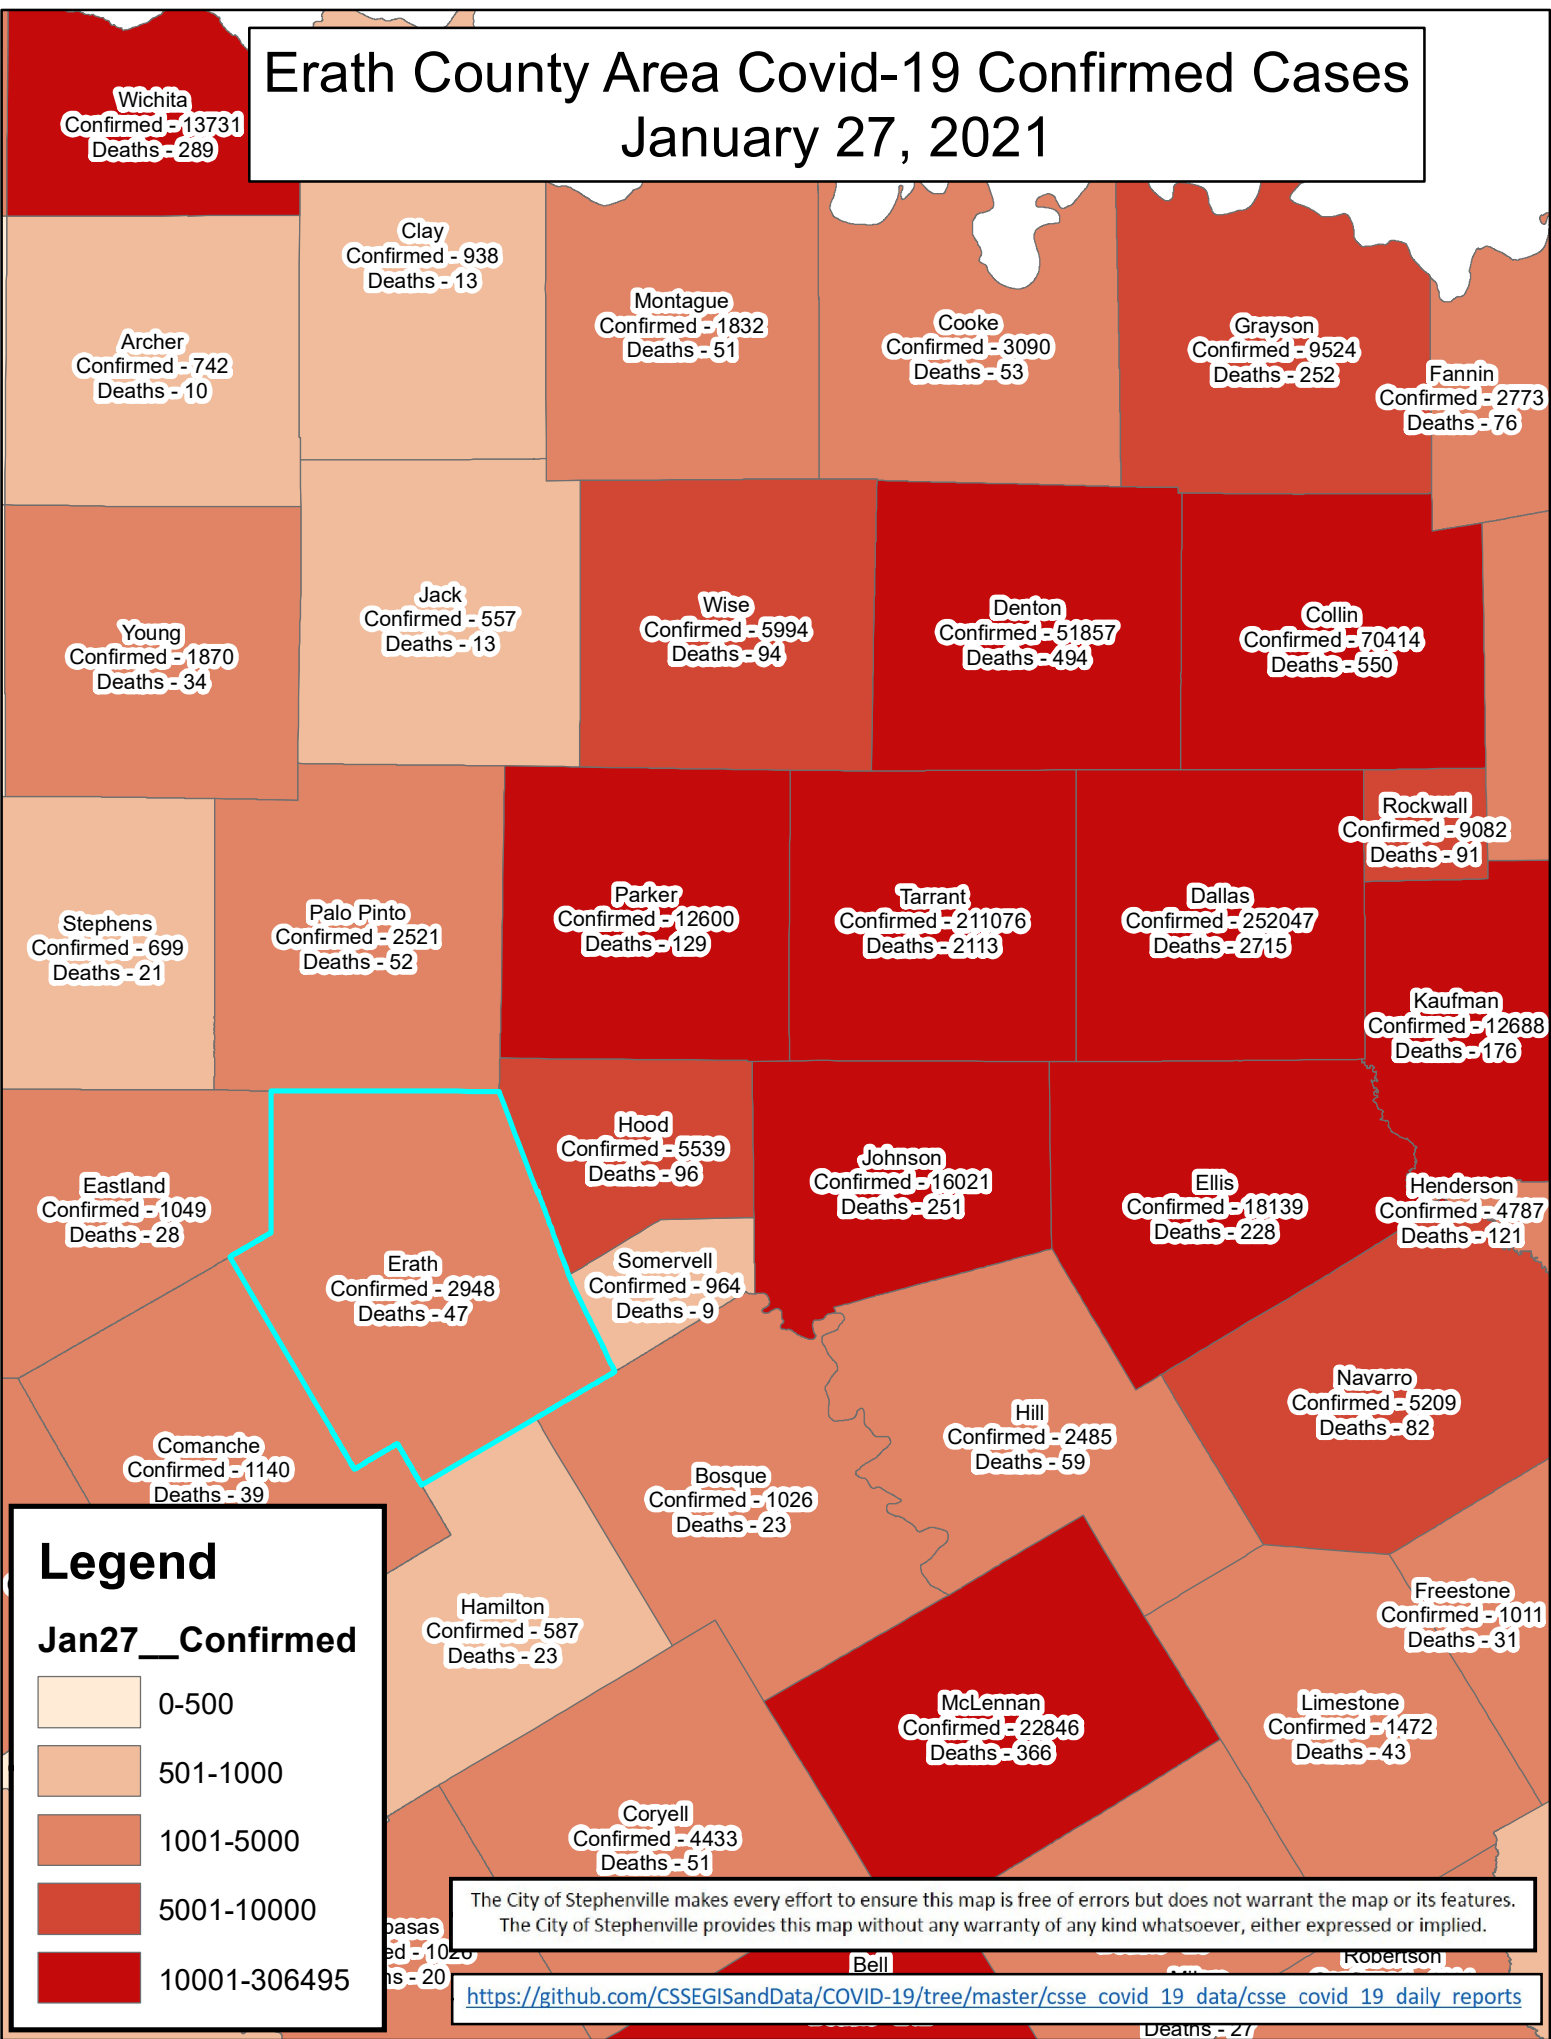

Erath County Area Covid-19 Confirmed Cases January 27, 2021

Legend

Jan27__Confirmed

- 0-500
- 501-1000
- 1001-5000
- 5001-10000
- 10001-306495

The City of Stephenville makes every effort to ensure this map is free of errors but does not warrant the map or its features. The City of Stephenville provides this map without any warranty of any kind whatsoever, either expressed or implied.

https://github.com/CSSEGISandData/COVID-19/tree/master/csse_covid_19_data/csse_covid_19_daily_reports