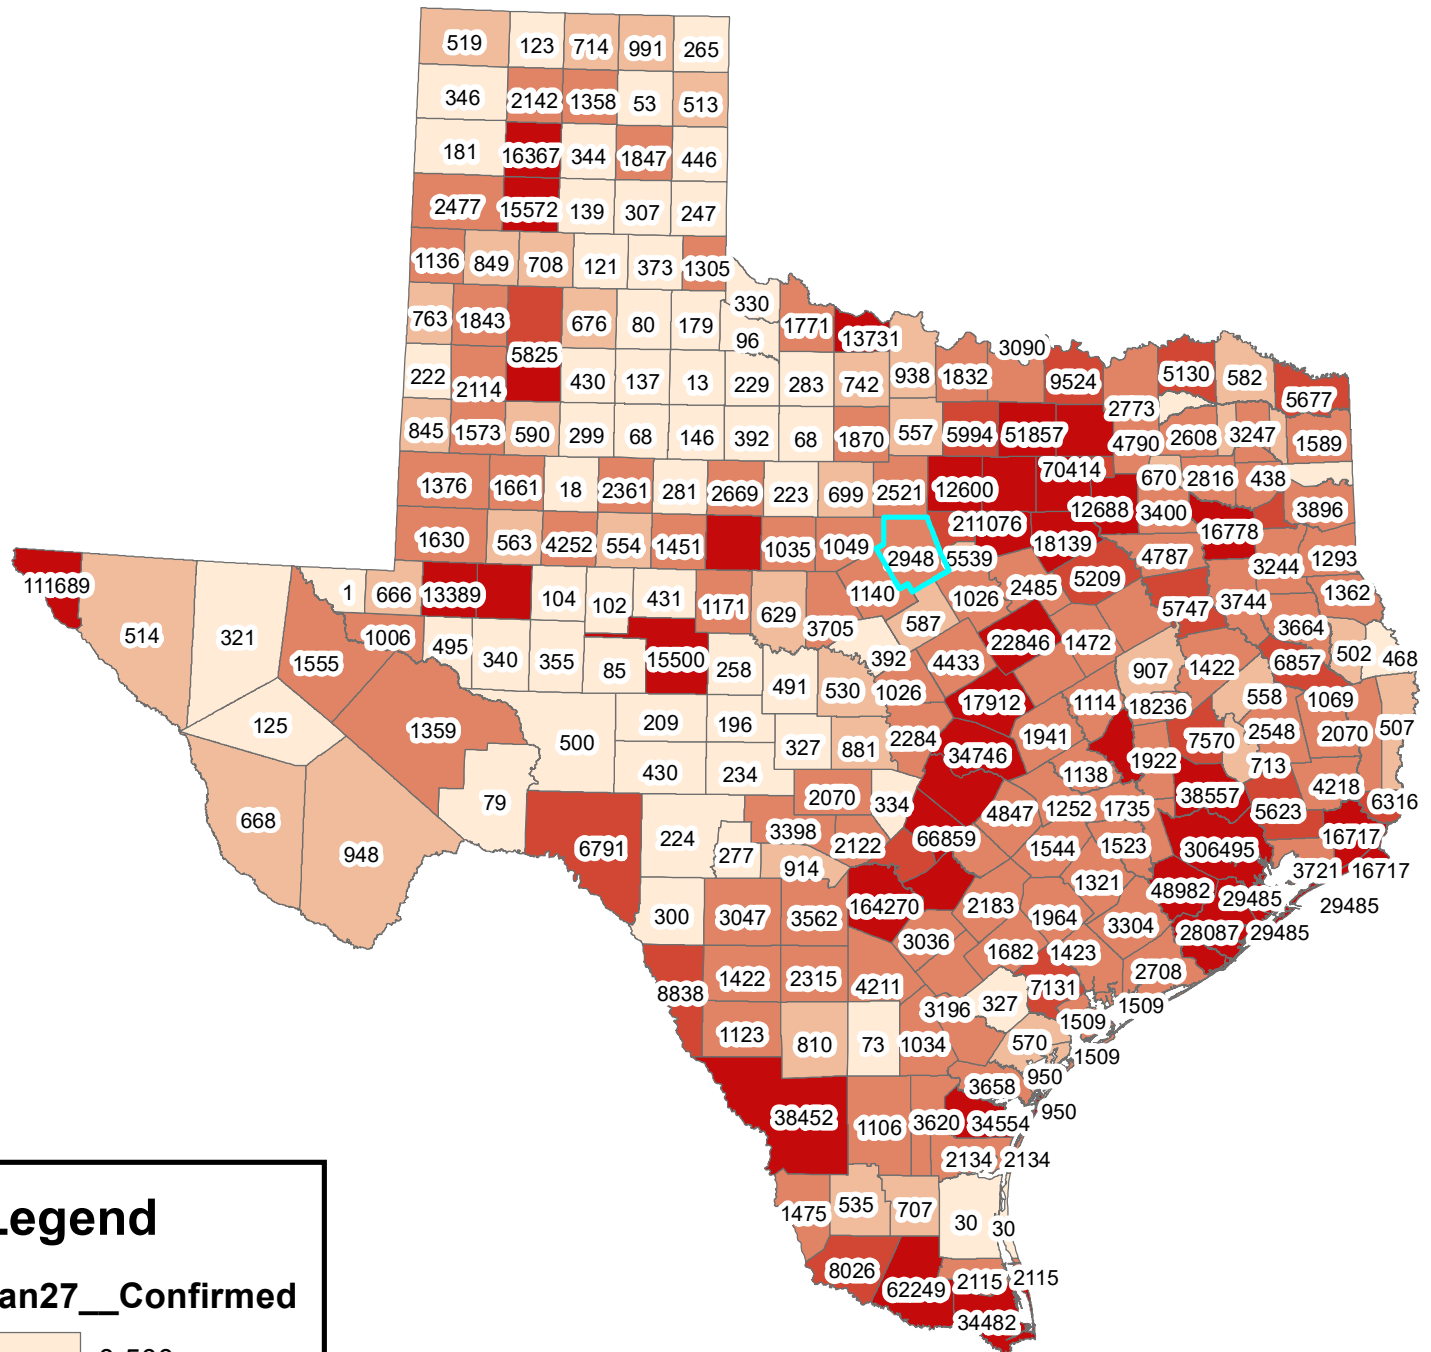

Texas Covid-19 Confirmed Cases January 27, 2021

Legend

Jan27__Confirmed

- 0-500
- 501-1000
- 1001-5000
- 5001-10000
- 10001-306495

The City of Stephenville makes every effort to ensure this map is free of errors but does not warrant the map or its features. The City of Stephenville provides this map without any warranty of any kind whatsoever, either expressed or implied.

[https://github.com/CSSEGISandData/COVID-19/tree/master/csse covid 19 data/csse covid 19 daily reports](https://github.com/CSSEGISandData/COVID-19/tree/master/csse%20covid%2019%20data/csse%20covid%2019%20daily%20reports)