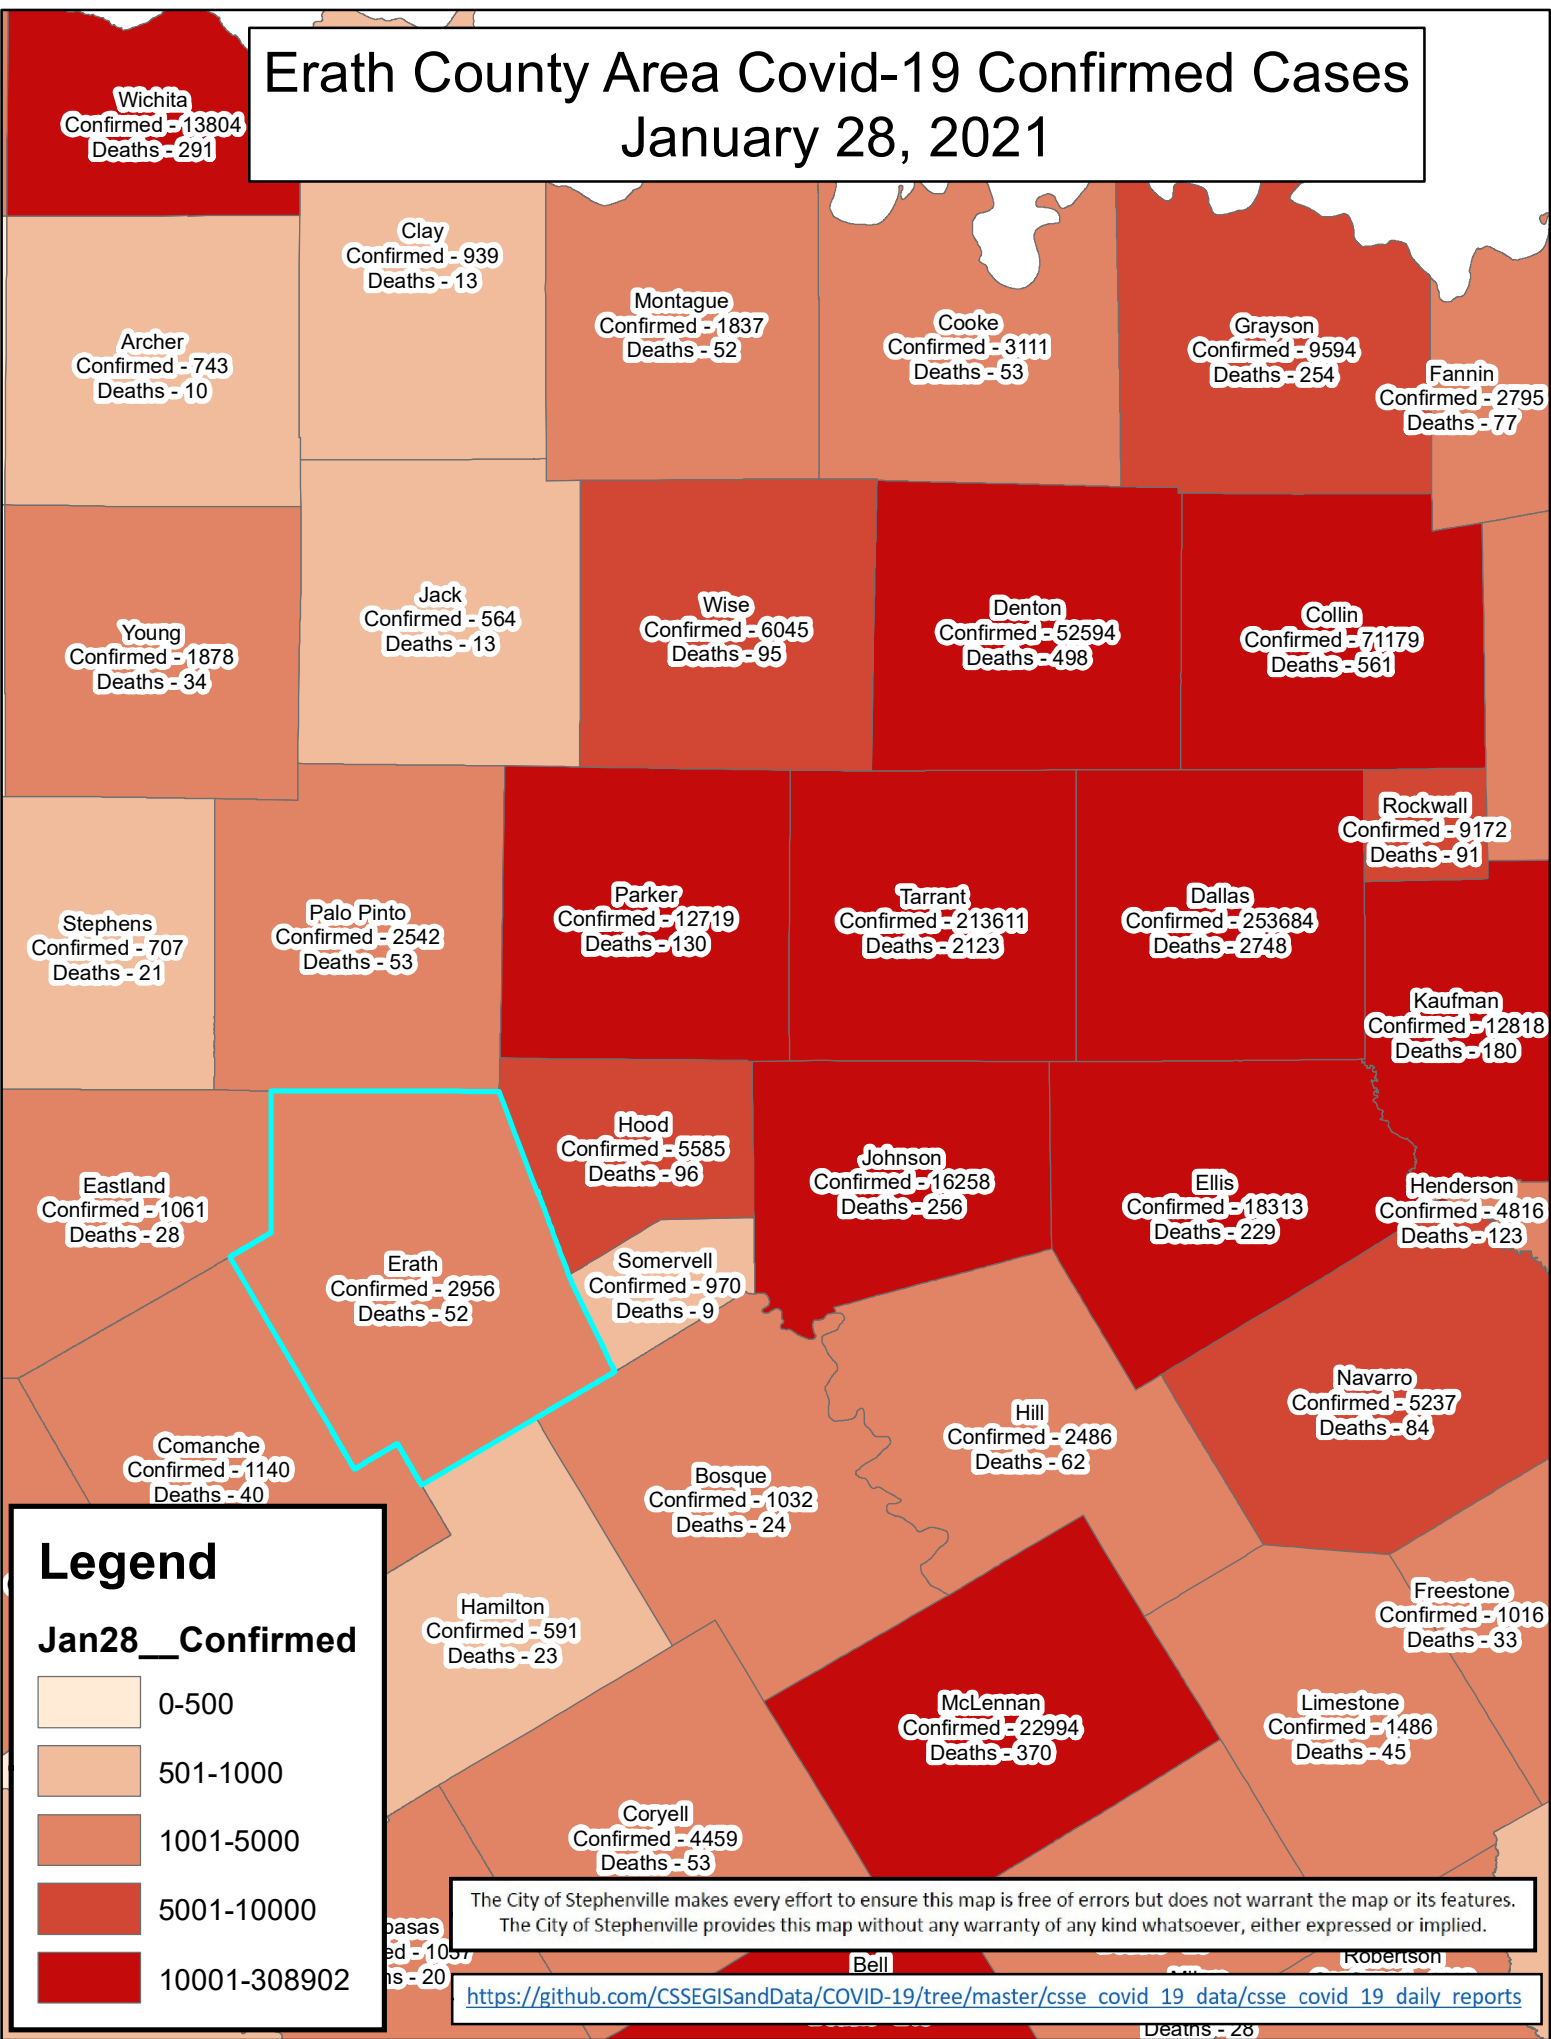

Erath County Area Covid-19 Confirmed Cases January 28, 2021

Legend

Jan28__Confirmed

- 0-500
- 501-1000
- 1001-5000
- 5001-10000
- 10001-308902

The City of Stephenville makes every effort to ensure this map is free of errors but does not warrant the map or its features. The City of Stephenville provides this map without any warranty of any kind whatsoever, either expressed or implied.

https://github.com/CSSEGISandData/COVID-19/tree/master/csse_covid_19_data/csse_covid_19_daily_reports