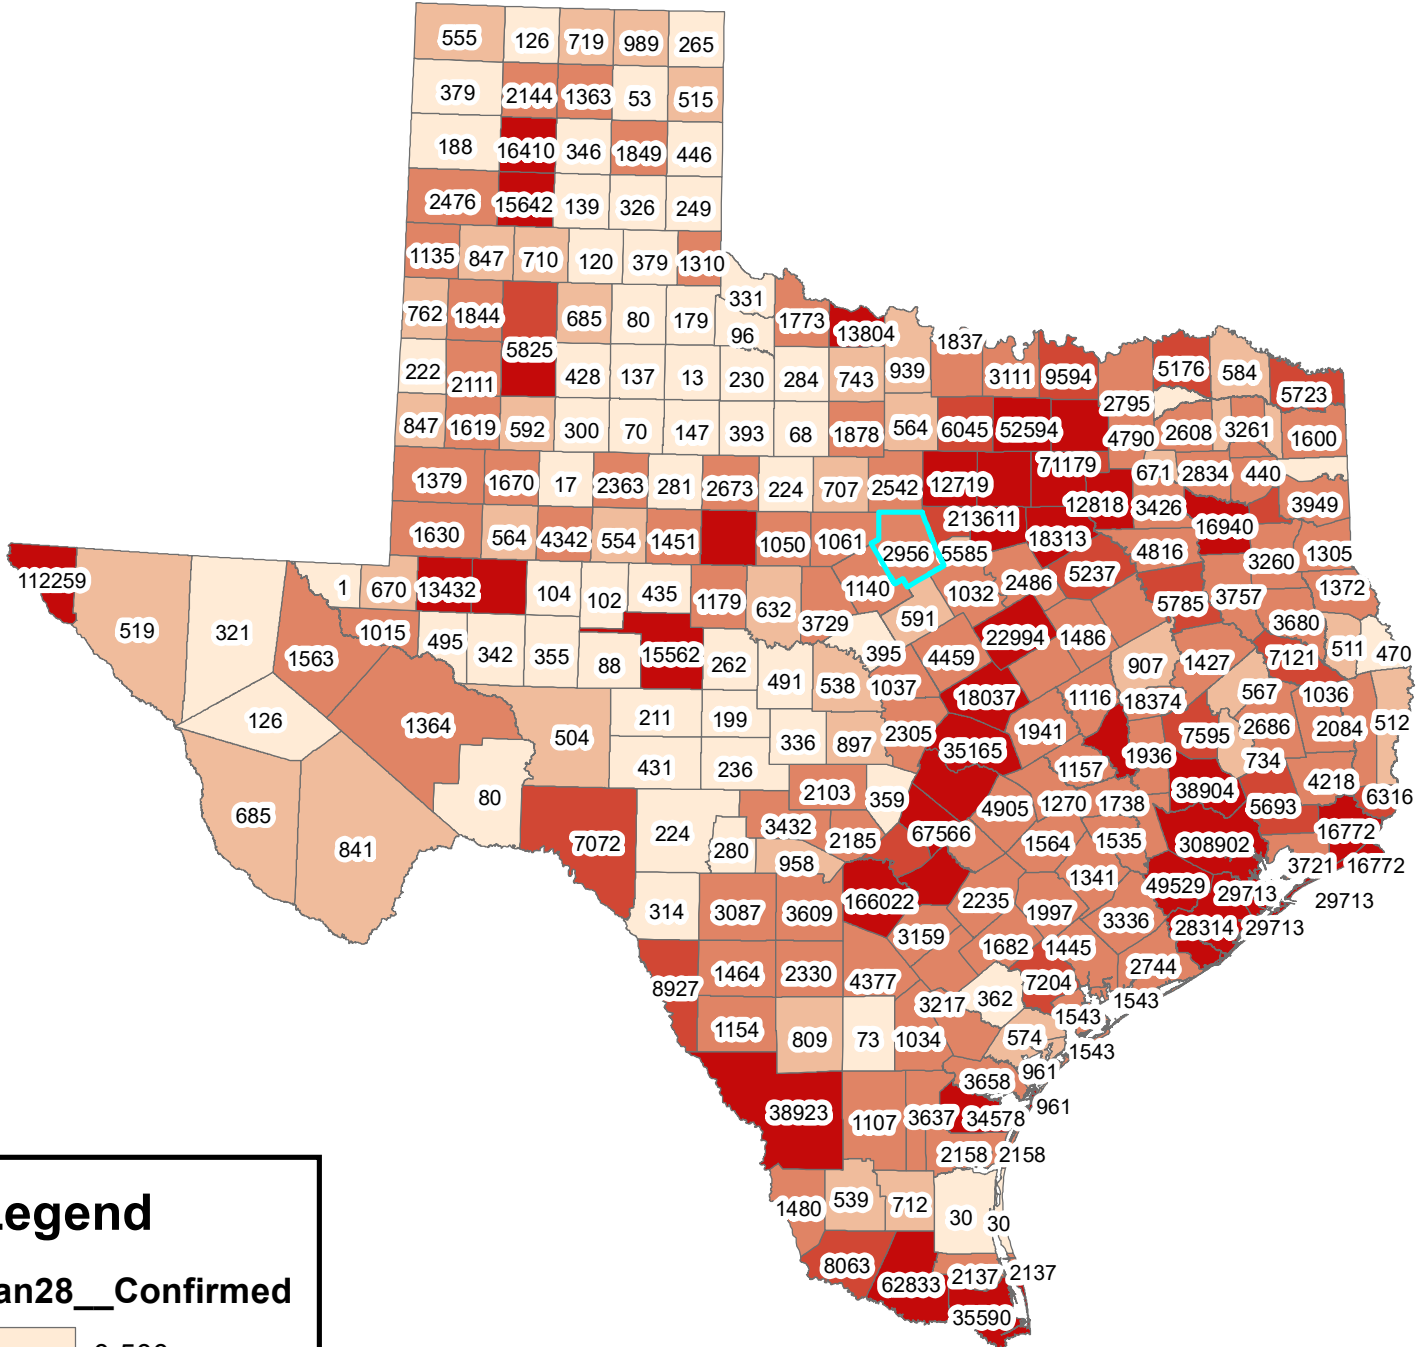

# Texas Covid-19 Confirmed Cases January 28, 2021

## Legend