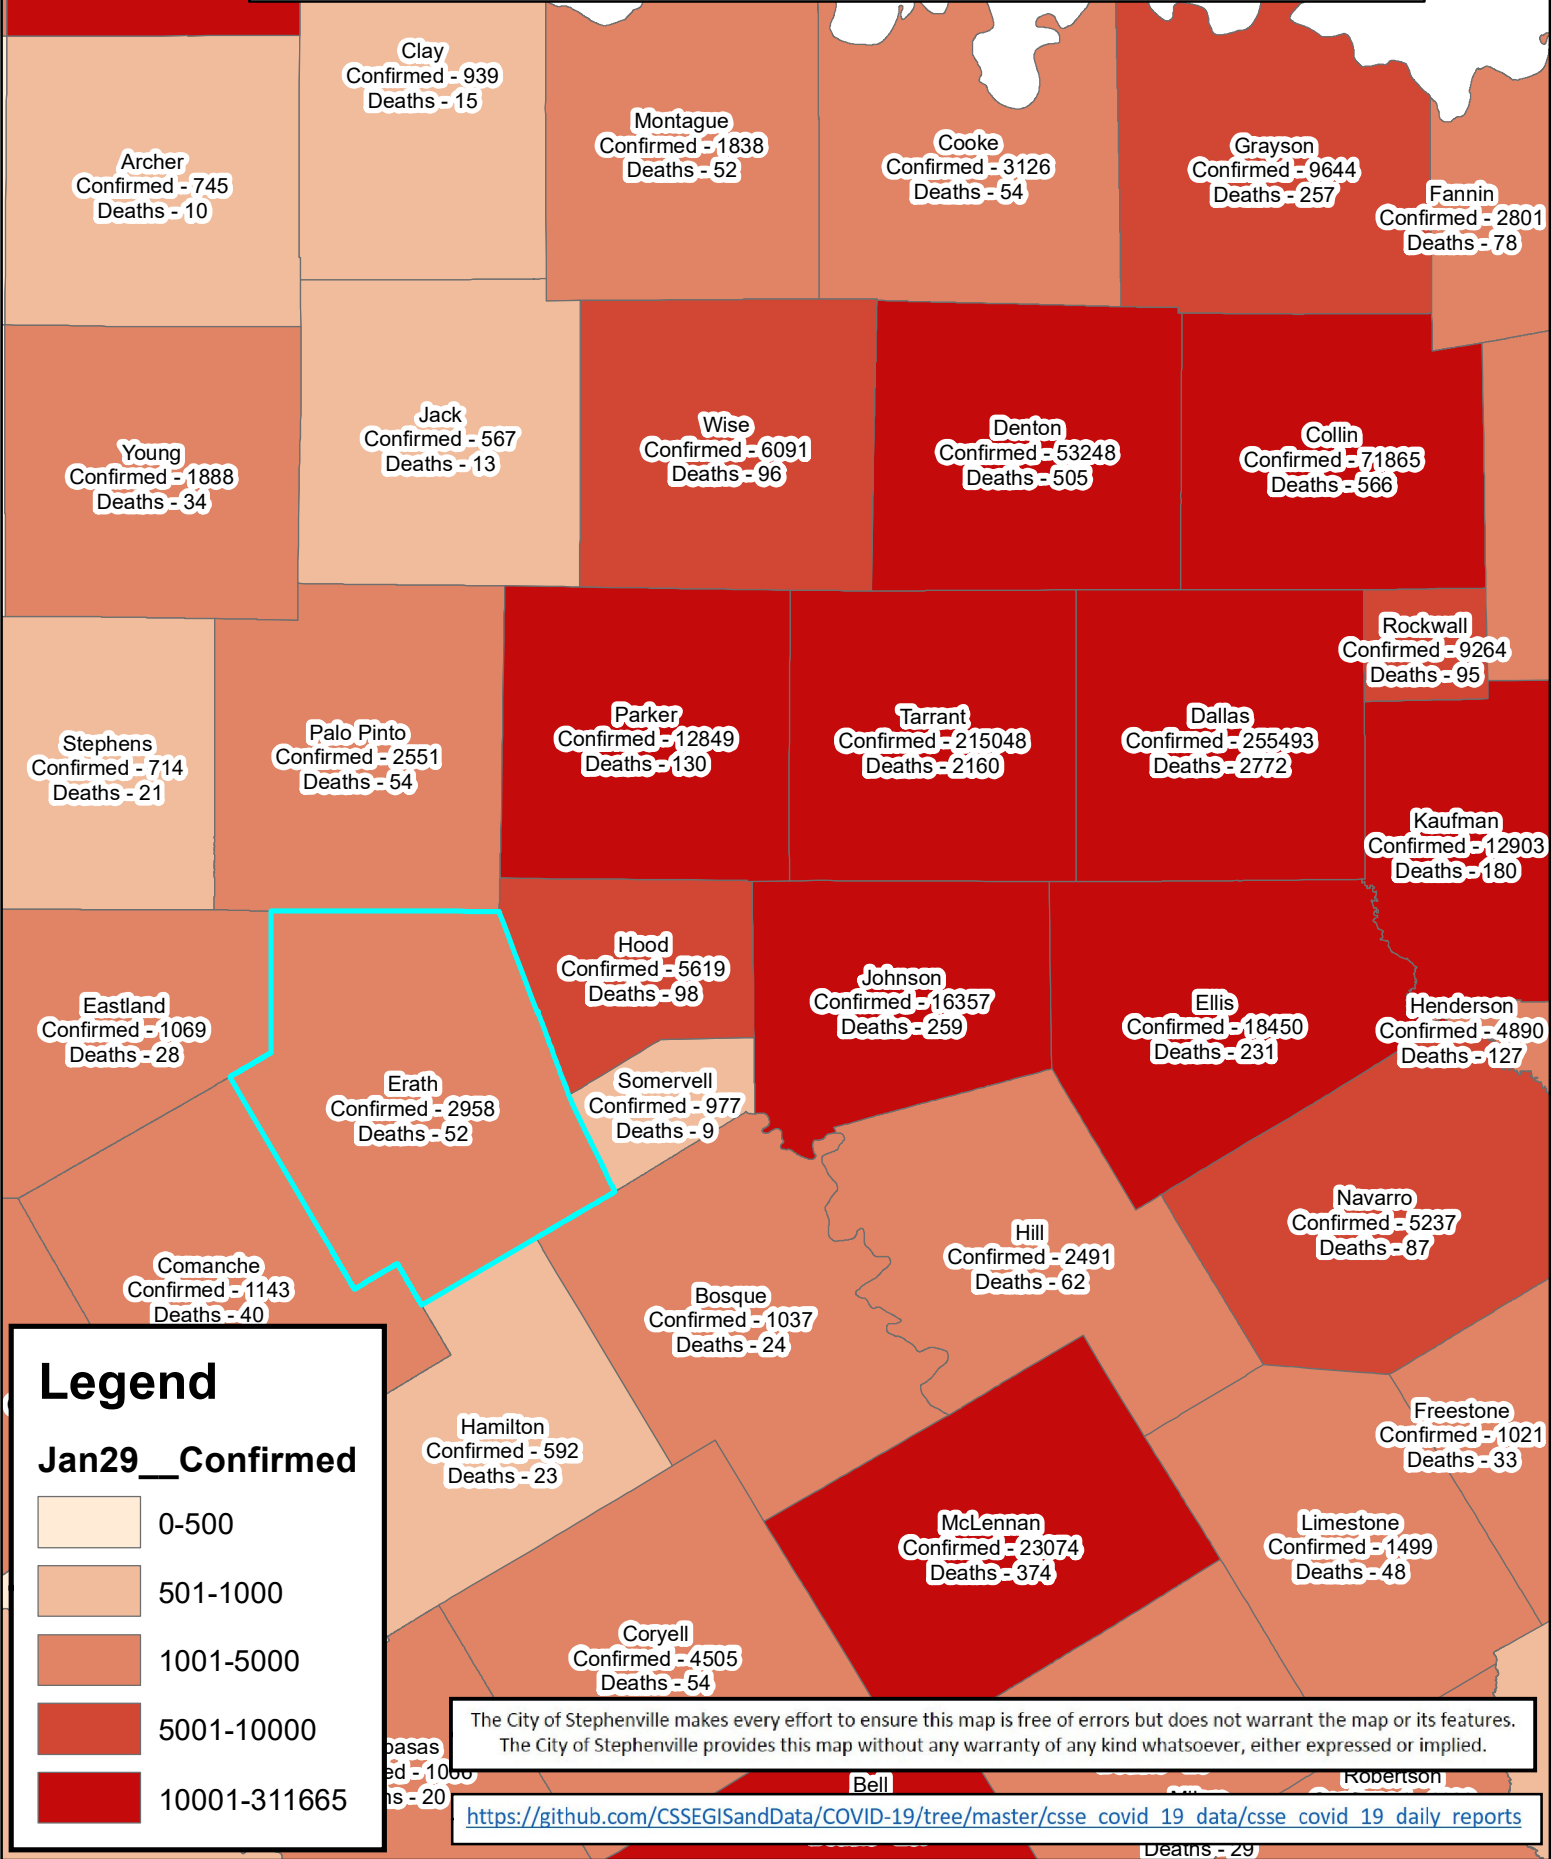

Erath County Area Covid-19 Confirmed Cases January 29, 2021

Legend

Jan29__Confirmed

- 0-500
- 501-1000
- 1001-5000
- 5001-10000
- 10001-311665

The City of Stephenville makes every effort to ensure this map is free of errors but does not warrant the map or its features. The City of Stephenville provides this map without any warranty of any kind whatsoever, either expressed or implied.

https://github.com/CSSEGISandData/COVID-19/tree/master/csse_covid_19_data/csse_covid_19_daily_reports