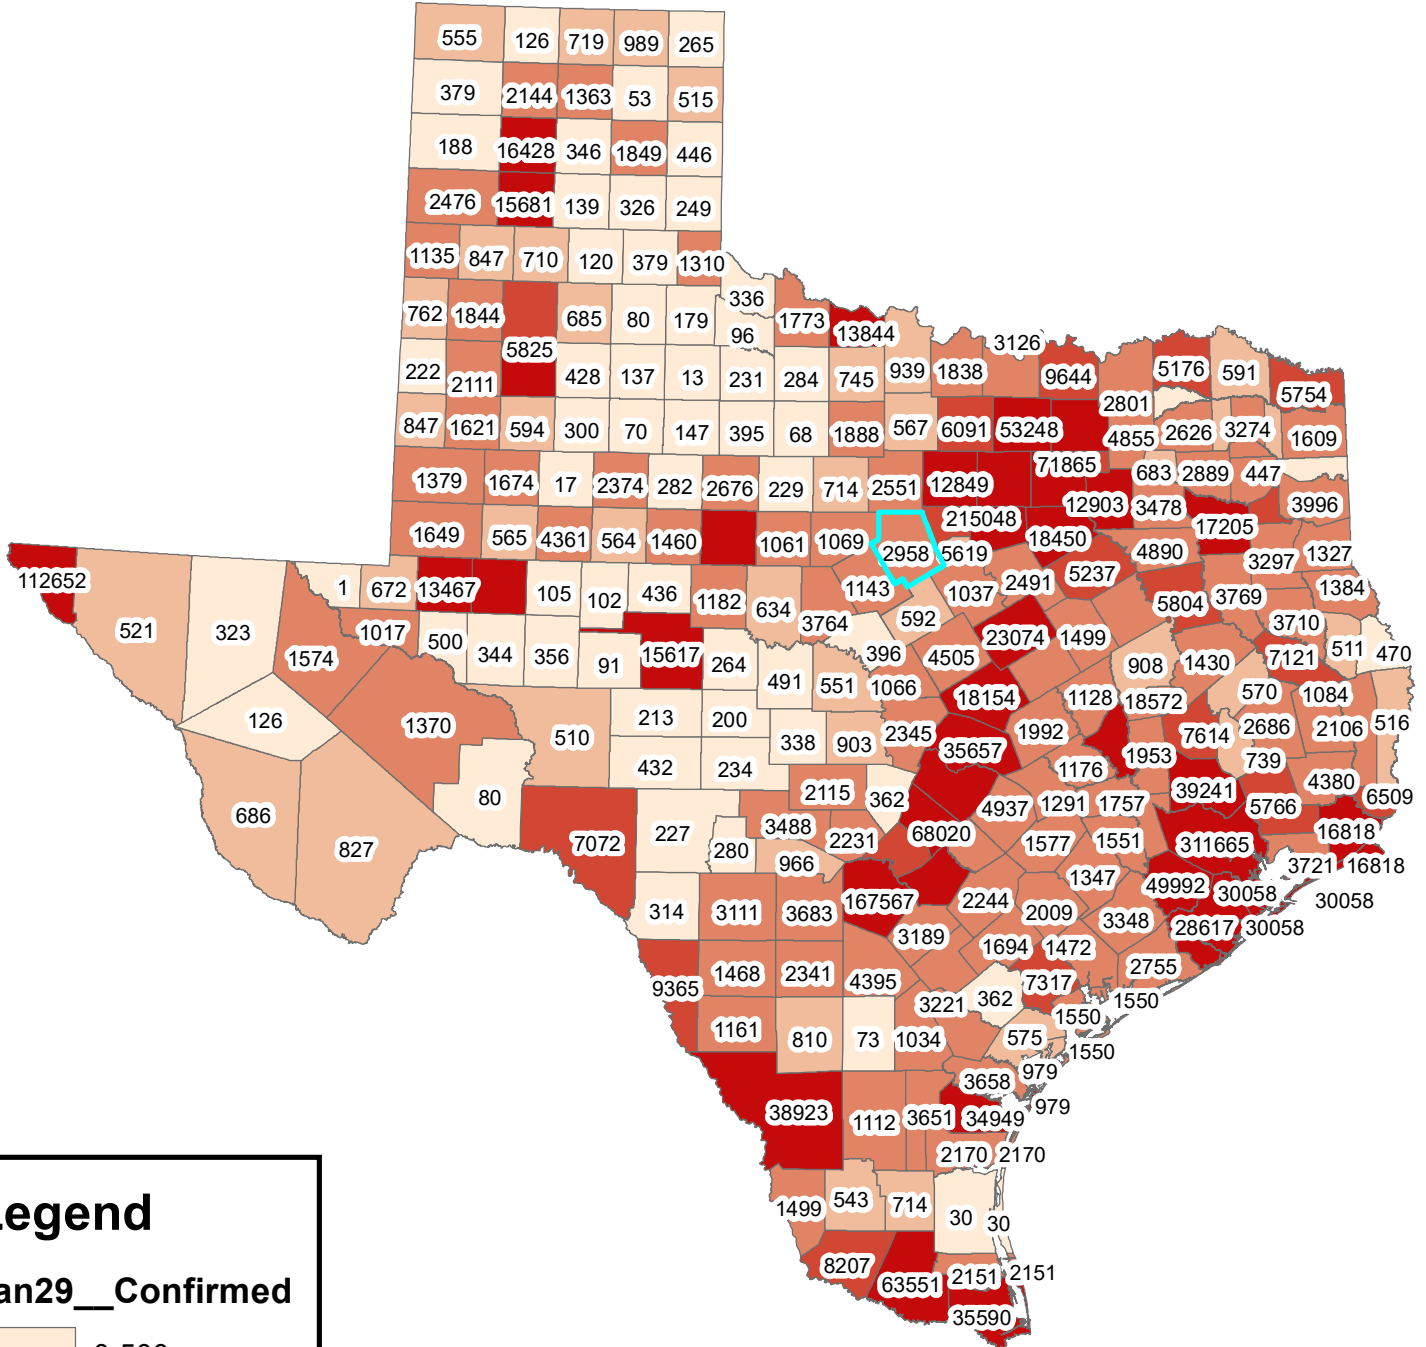

# Texas Covid-19 Confirmed Cases January 29, 2021

## Legend

Jan29\_\_Confirmed

- 0-500
- 501-1000
- 1001-5000
- 5001-10000
- 10001-311665

The City of Stephenville makes every effort to ensure this map is free of errors but does not warrant the map or its features. The City of Stephenville provides this map without any warranty of any kind whatsoever, either expressed or implied.