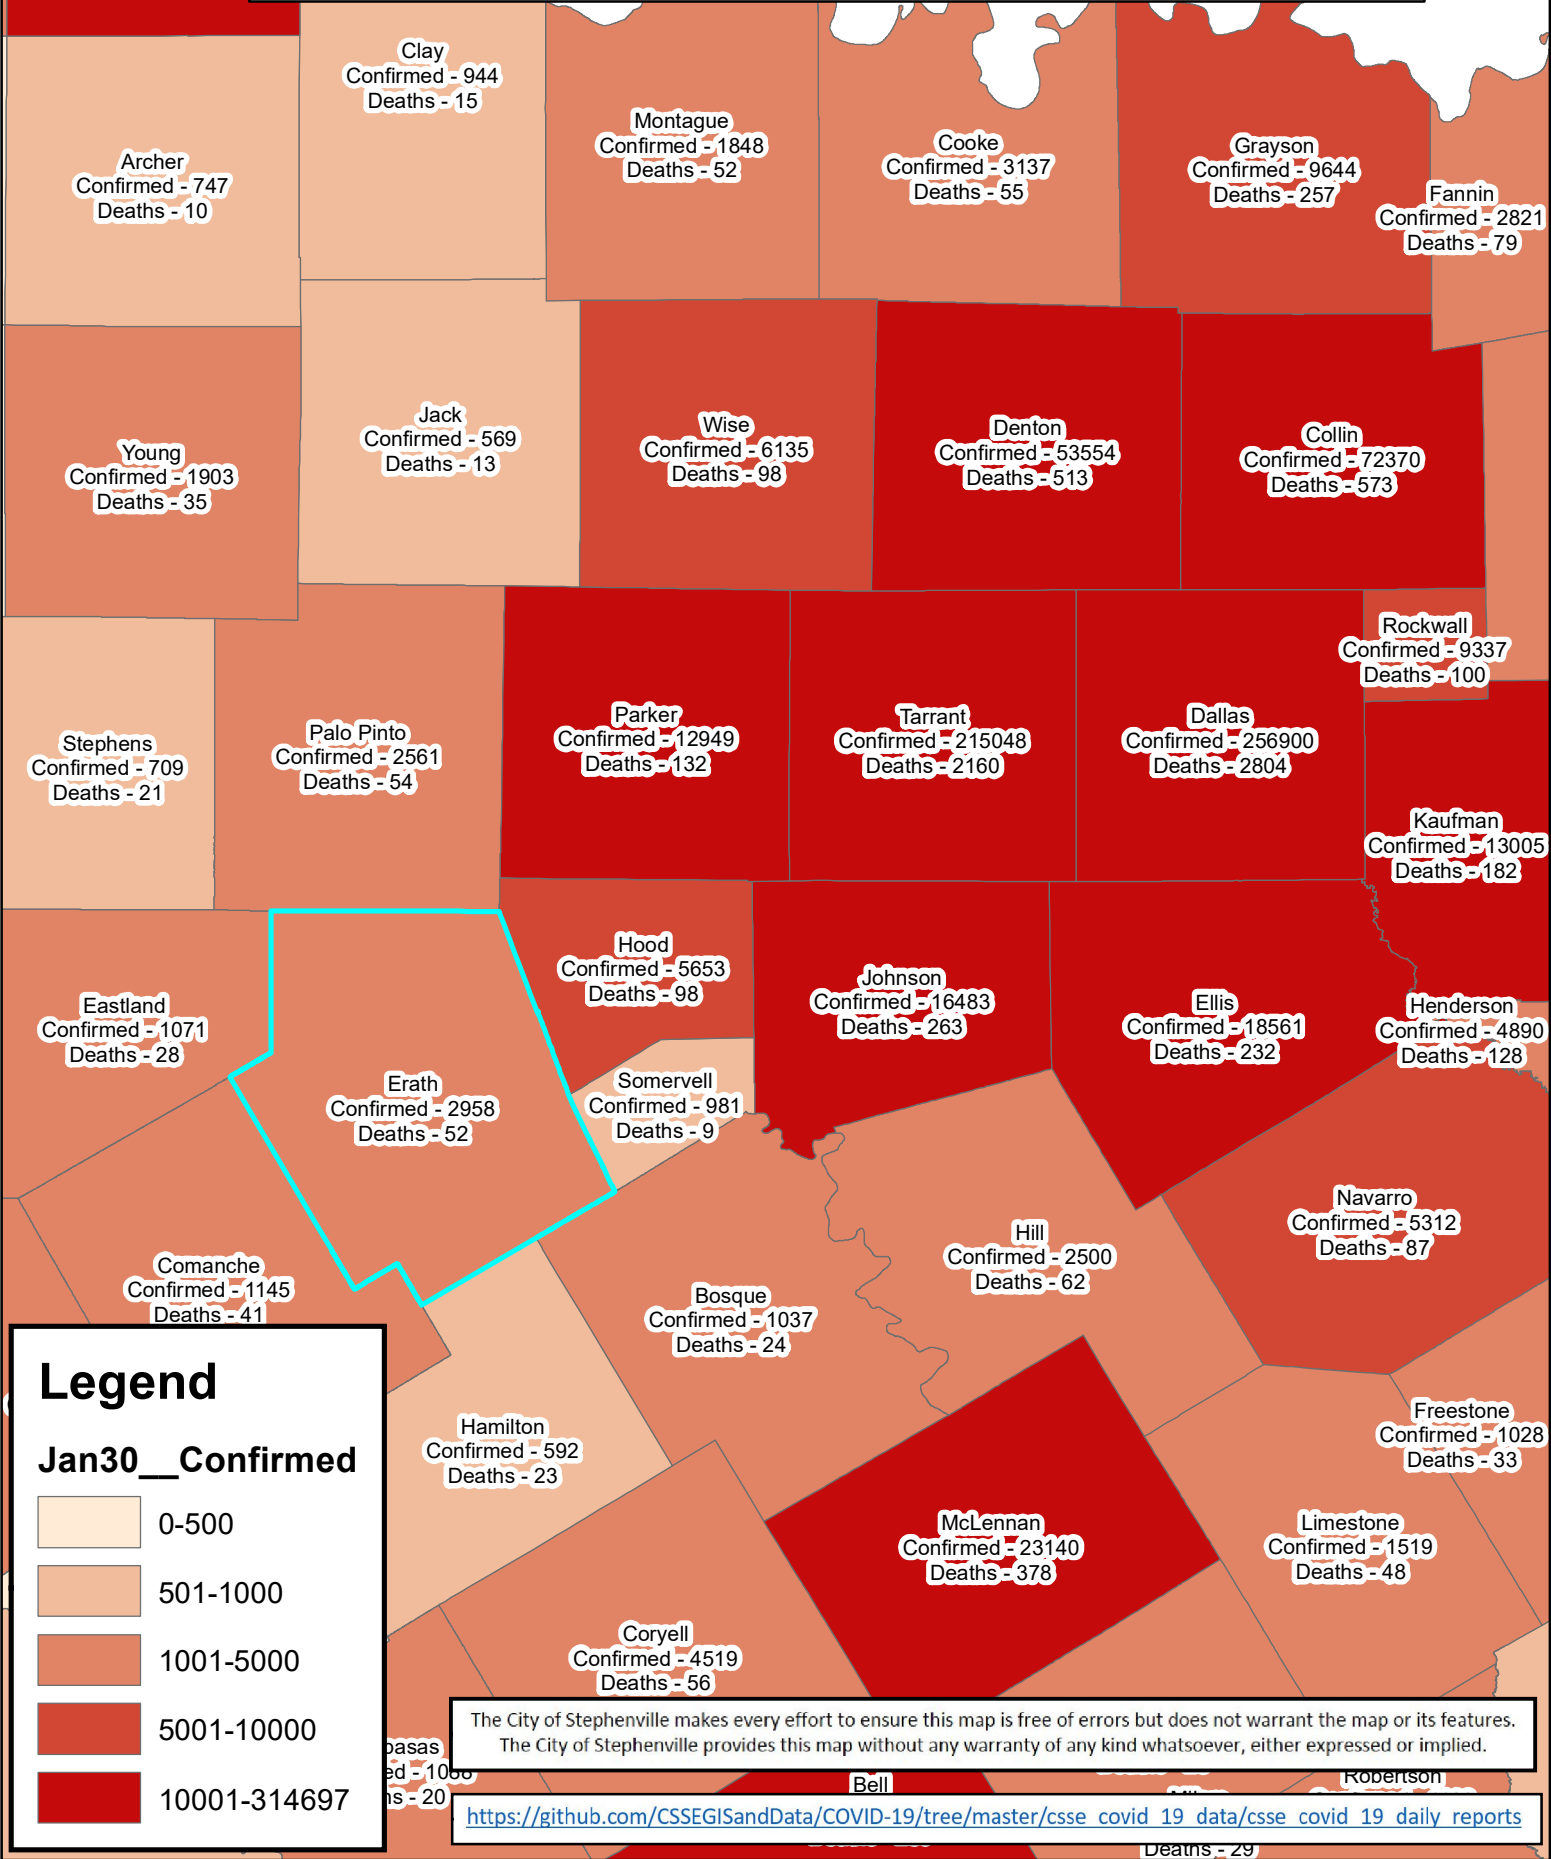

Erath County Area Covid-19 Confirmed Cases January 30, 2021

Legend

Jan30__Confirmed

- 0-500
- 501-1000
- 1001-5000
- 5001-10000
- 10001-314697

The City of Stephenville makes every effort to ensure this map is free of errors but does not warrant the map or its features. The City of Stephenville provides this map without any warranty of any kind whatsoever, either expressed or implied.

https://github.com/CSSEGISandData/COVID-19/tree/master/csse_covid_19_data/csse_covid_19_daily_reports