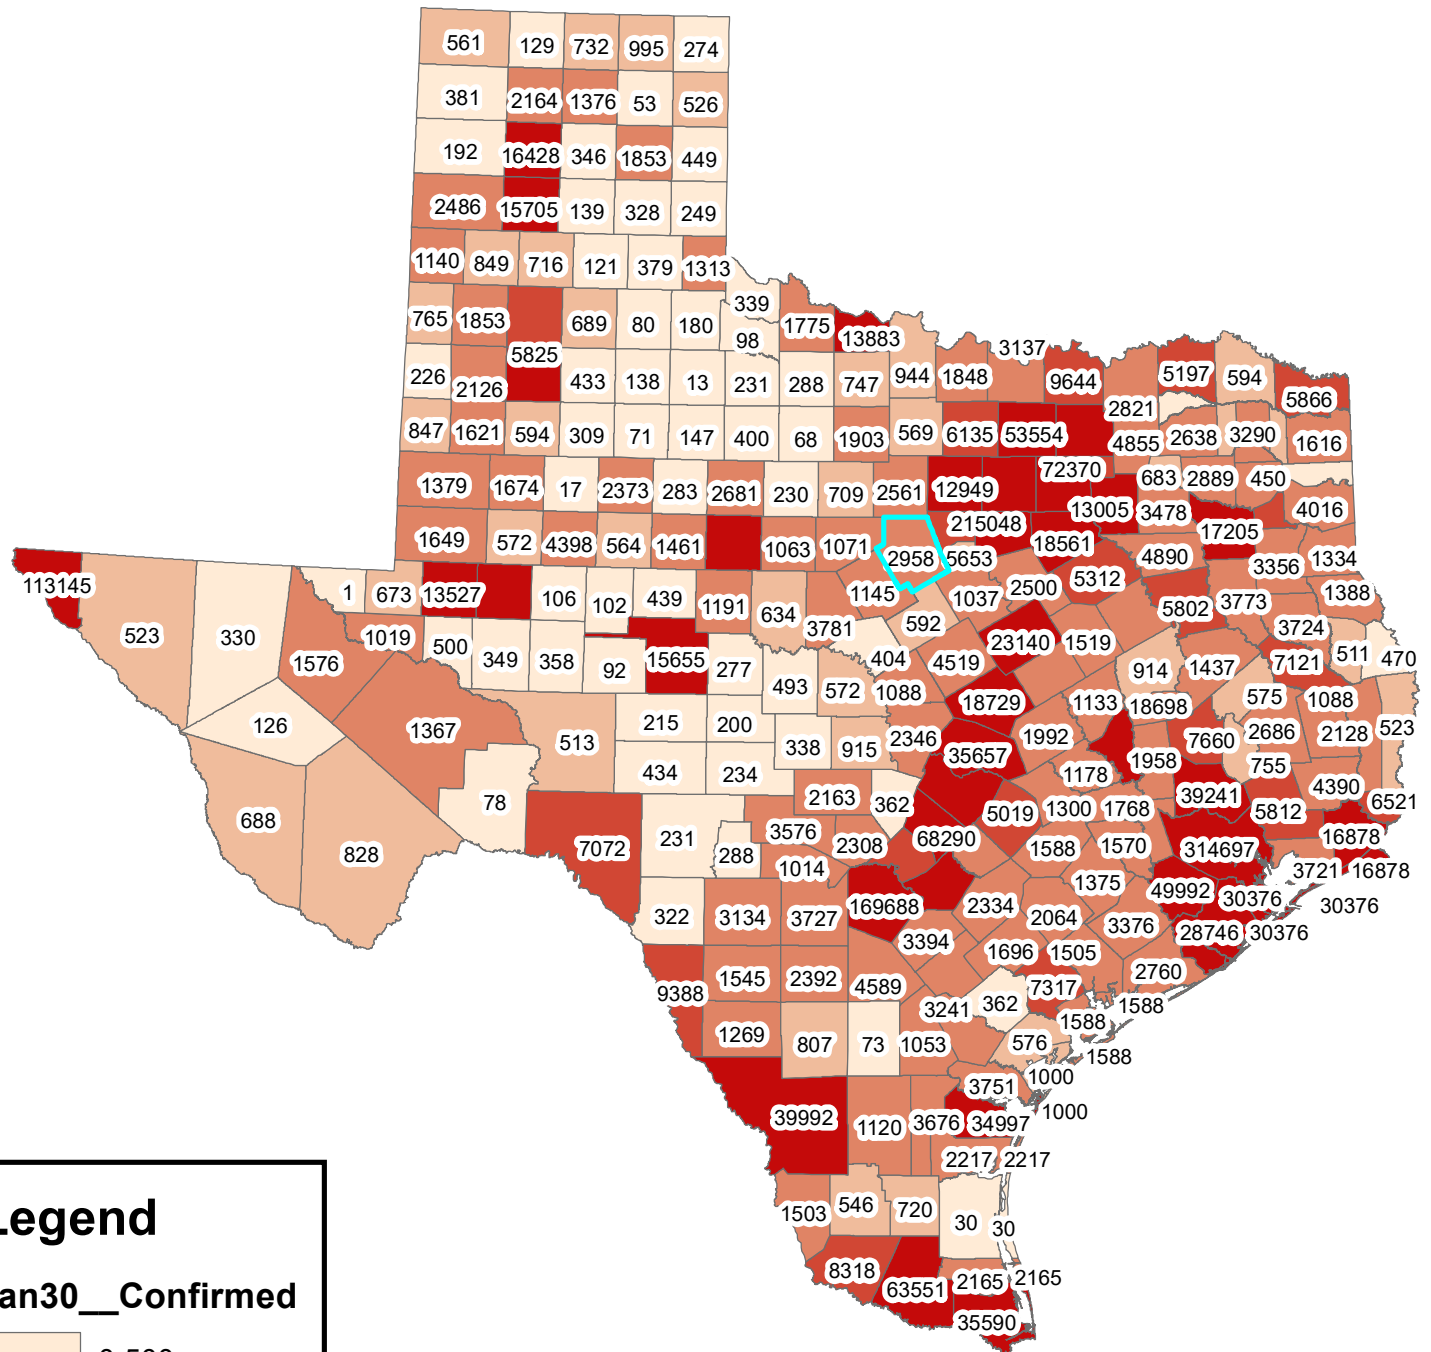

Texas Covid-19 Confirmed Cases January 30, 2021

Legend

Jan30__Confirmed

- 0-500
- 501-1000
- 1001-5000
- 5001-10000
- 10001-314697

The City of Stephenville makes every effort to ensure this map is free of errors but does not warrant the map or its features. The City of Stephenville provides this map without any warranty of any kind whatsoever, either expressed or implied.

https://github.com/CSSEGISandData/COVID-19/tree/master/csse_covid_19_data/csse_covid_19_daily_reports