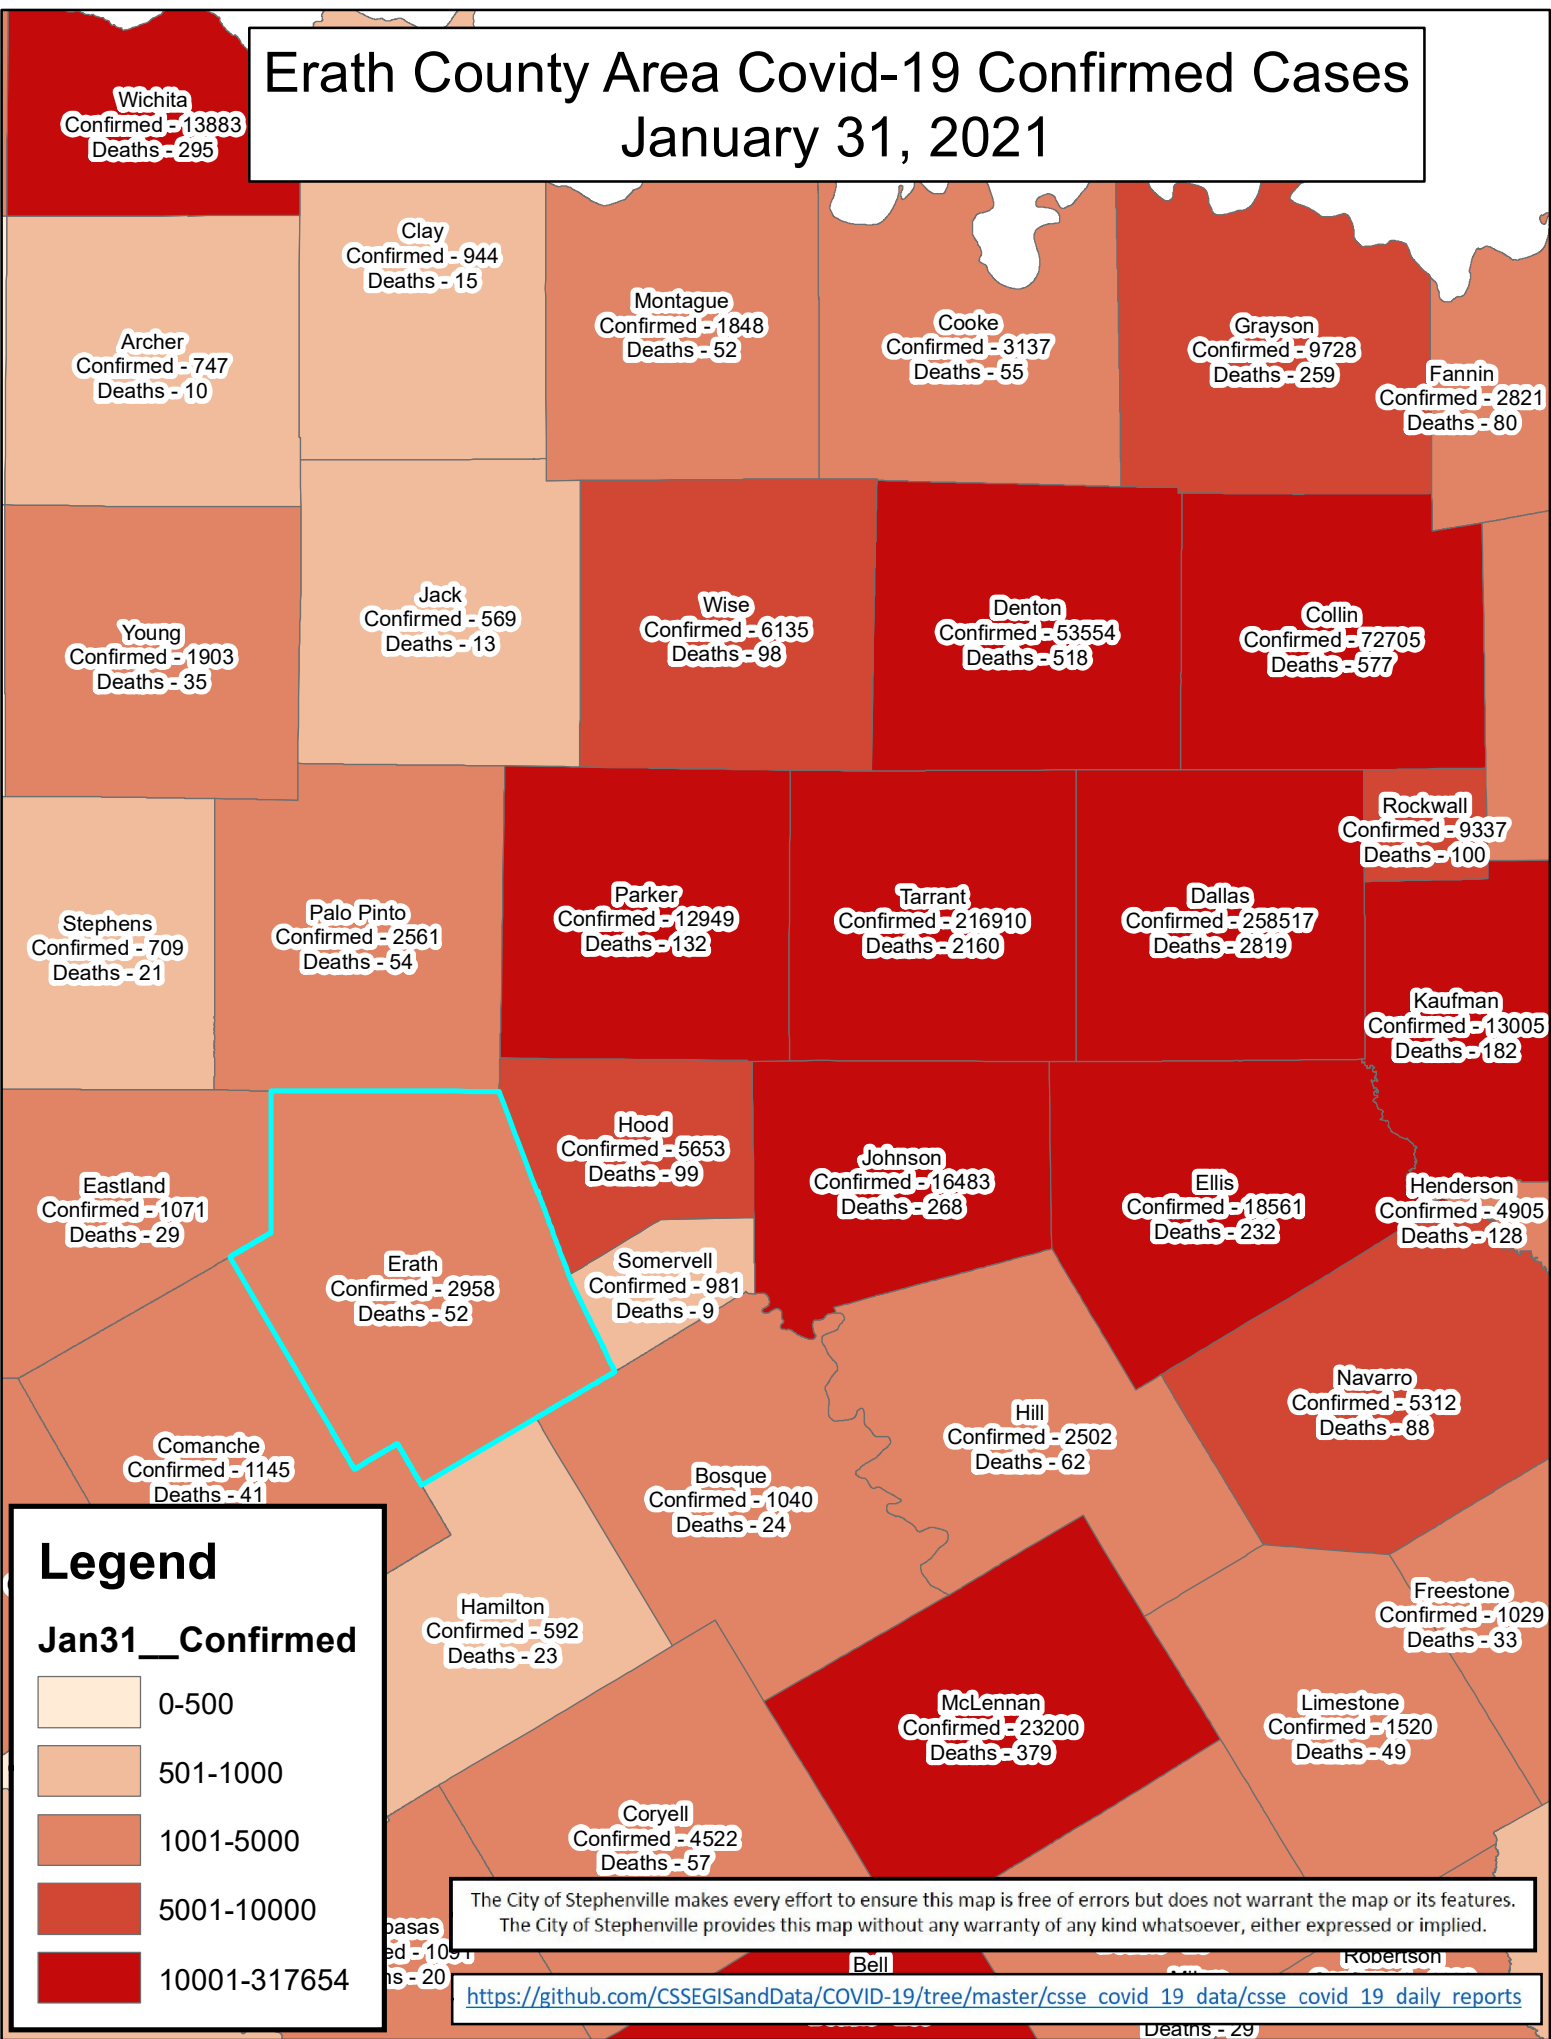

Erath County Area Covid-19 Confirmed Cases January 31, 2021

Legend

Jan31__Confirmed

- 0-500
- 501-1000
- 1001-5000
- 5001-10000
- 10001-317654

The City of Stephenville makes every effort to ensure this map is free of errors but does not warrant the map or its features. The City of Stephenville provides this map without any warranty of any kind whatsoever, either expressed or implied.

https://github.com/CSSEGISandData/COVID-19/tree/master/csse_covid_19_data/csse_covid_19_daily_reports