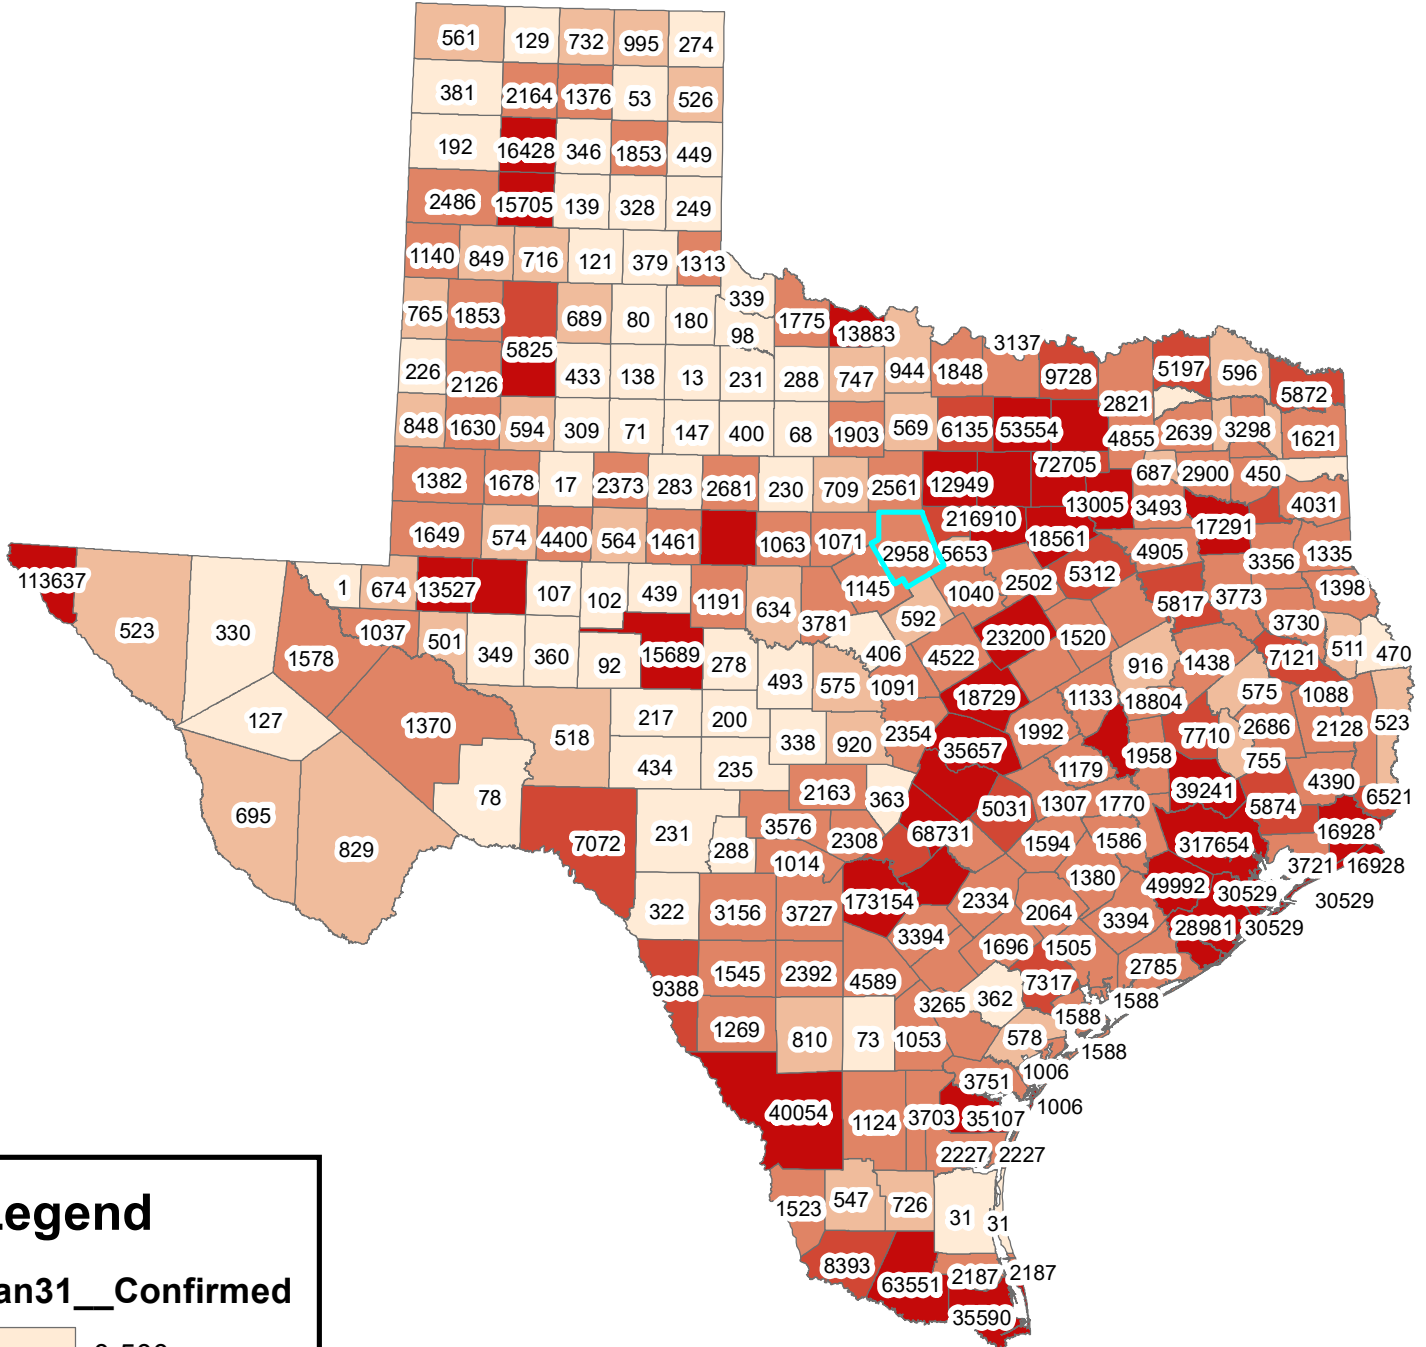

Texas Covid-19 Confirmed Cases January 31, 2021

Legend

Jan31__Confirmed

- 0-500
- 501-1000
- 1001-5000
- 5001-10000
- 10001-317654

The City of Stephenville makes every effort to ensure this map is free of errors but does not warrant the map or its features. The City of Stephenville provides this map without any warranty of any kind whatsoever, either expressed or implied.

https://github.com/CSSEGISandData/COVID-19/tree/master/csse_covid_19_data/csse_covid_19_daily_reports