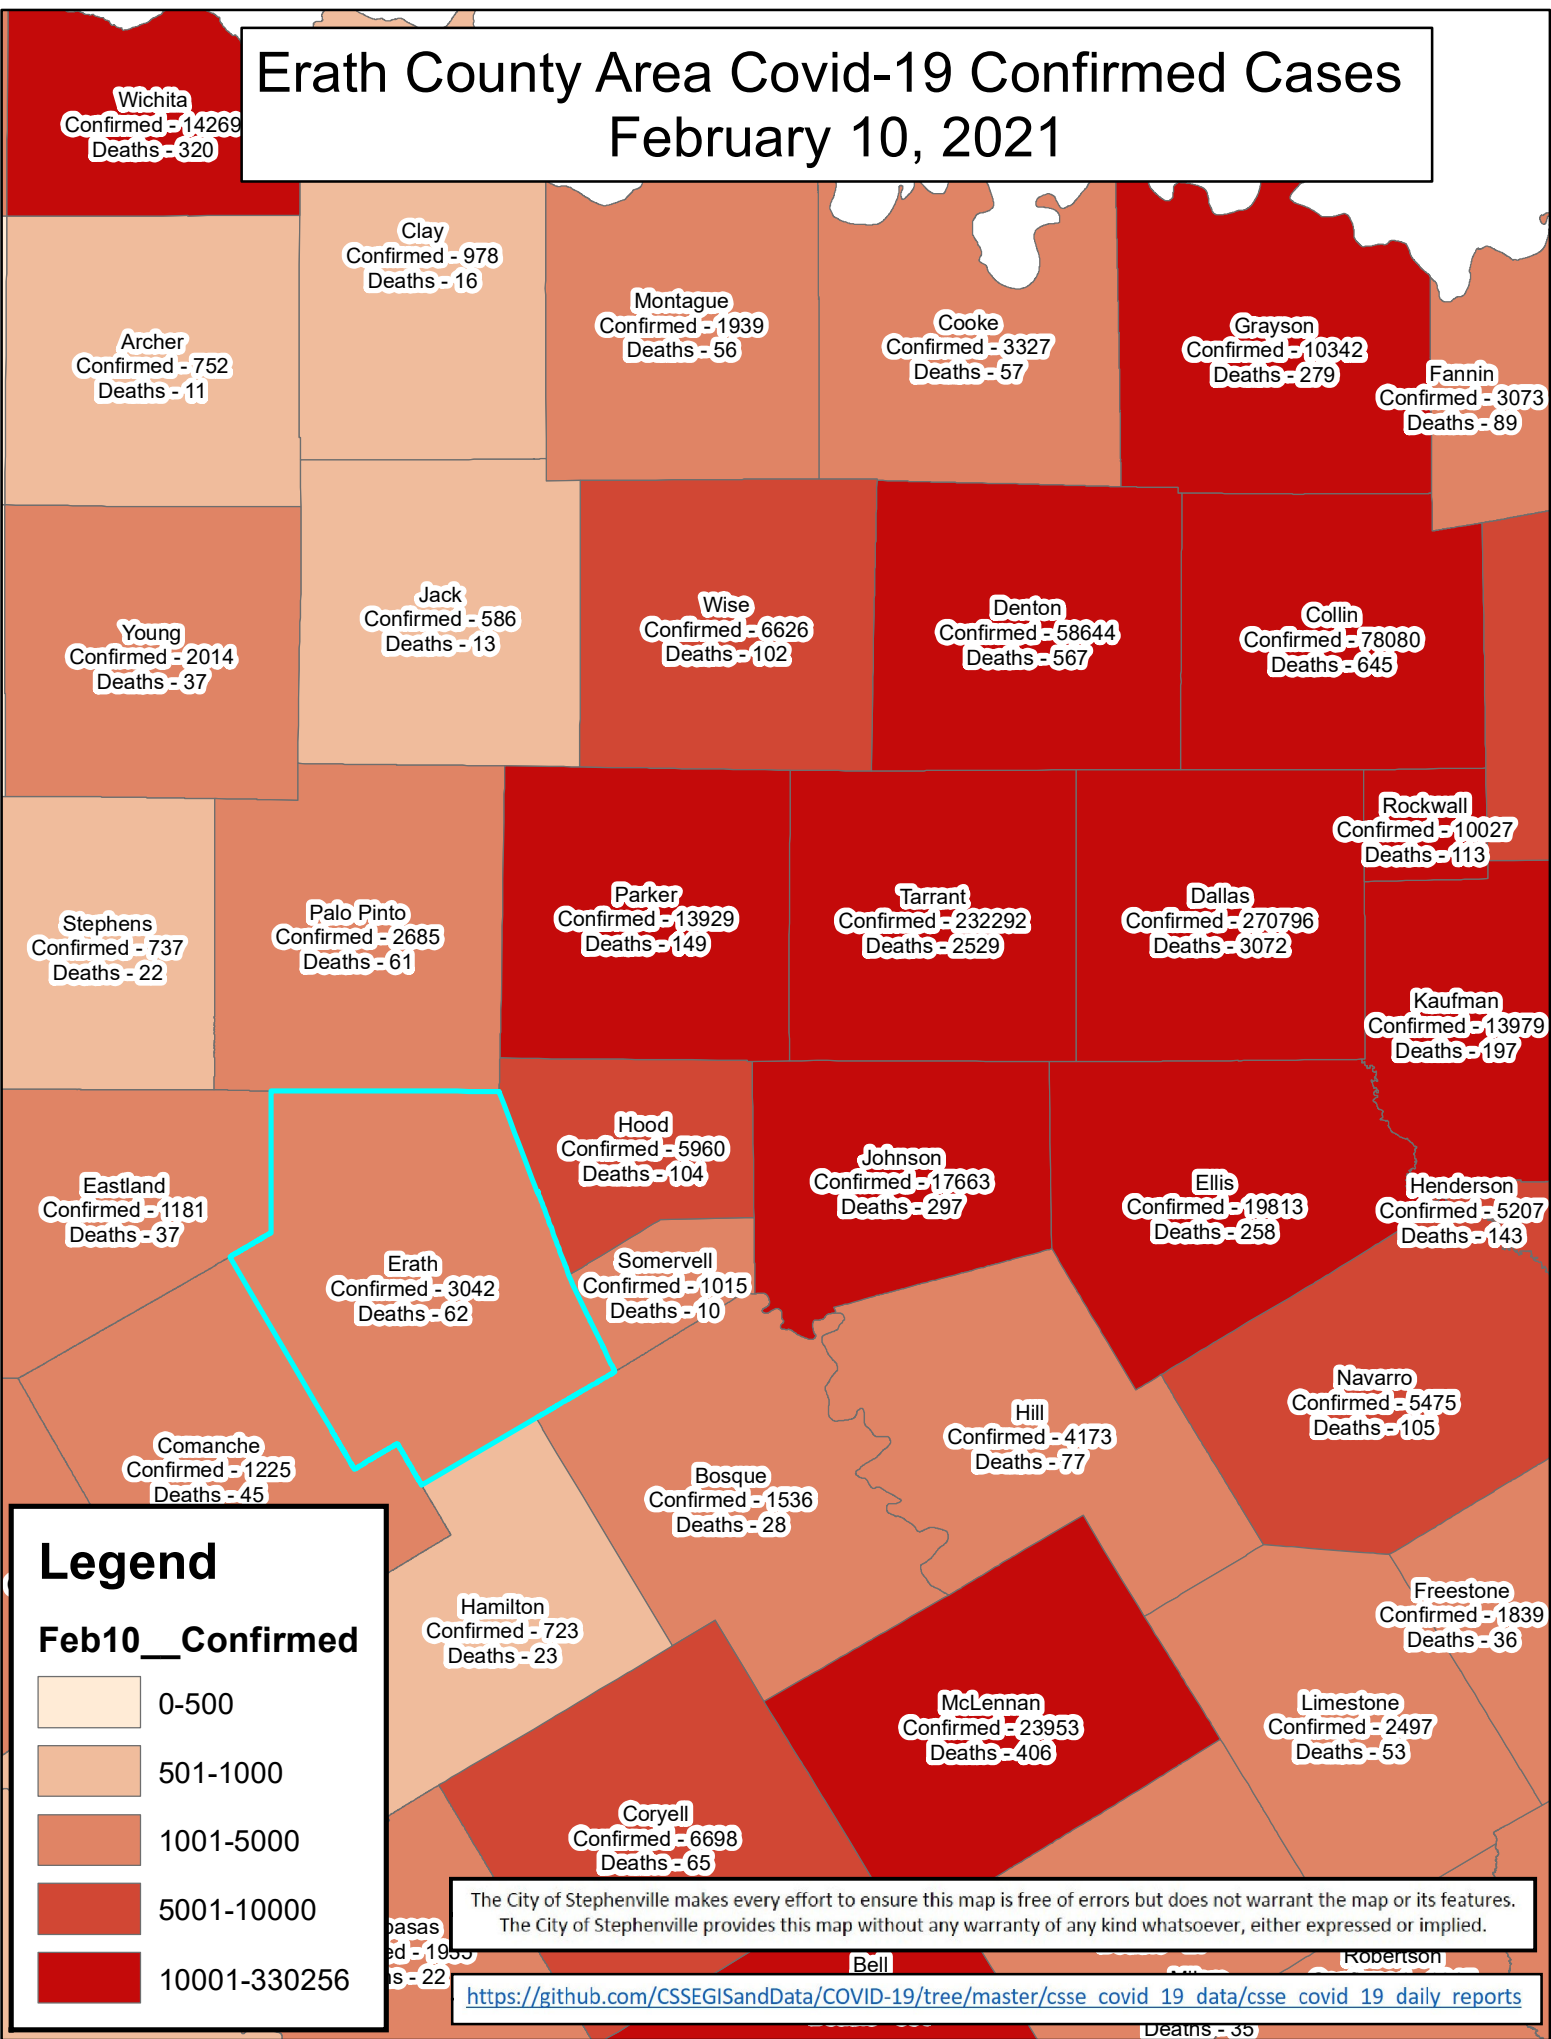

# Erath County Area Covid-19 Confirmed Cases February 10, 2021

## Legend

### Feb10\_\_Confirmed

- 0-500
- 501-1000
- 1001-5000
- 5001-10000
- 10001-330256

The City of Stephenville makes every effort to ensure this map is free of errors but does not warrant the map or its features. The City of Stephenville provides this map without any warranty of any kind whatsoever, either expressed or implied.

[https://github.com/CSSEGISandData/COVID-19/tree/master/csse\\_covid\\_19\\_data/csse\\_covid\\_19\\_daily\\_reports](https://github.com/CSSEGISandData/COVID-19/tree/master/csse_covid_19_data/csse_covid_19_daily_reports)