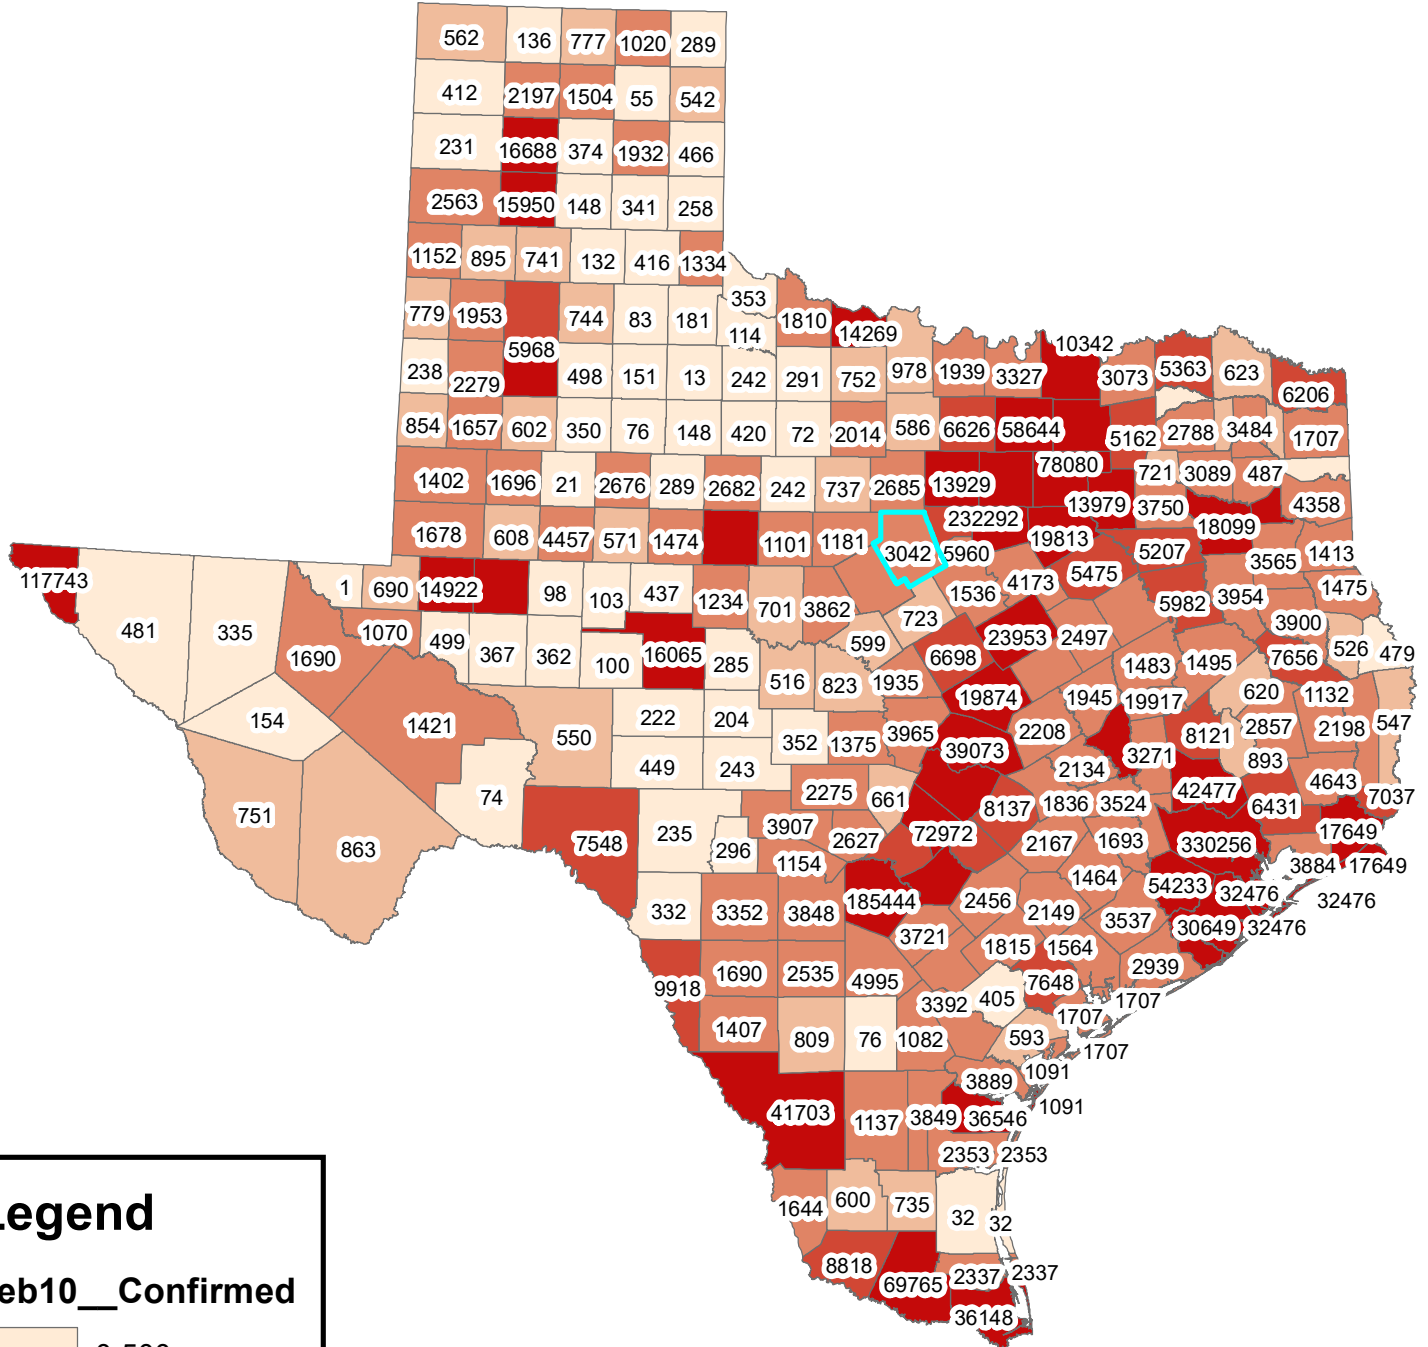

# Texas Covid-19 Confirmed Cases February 10, 2021

## Legend