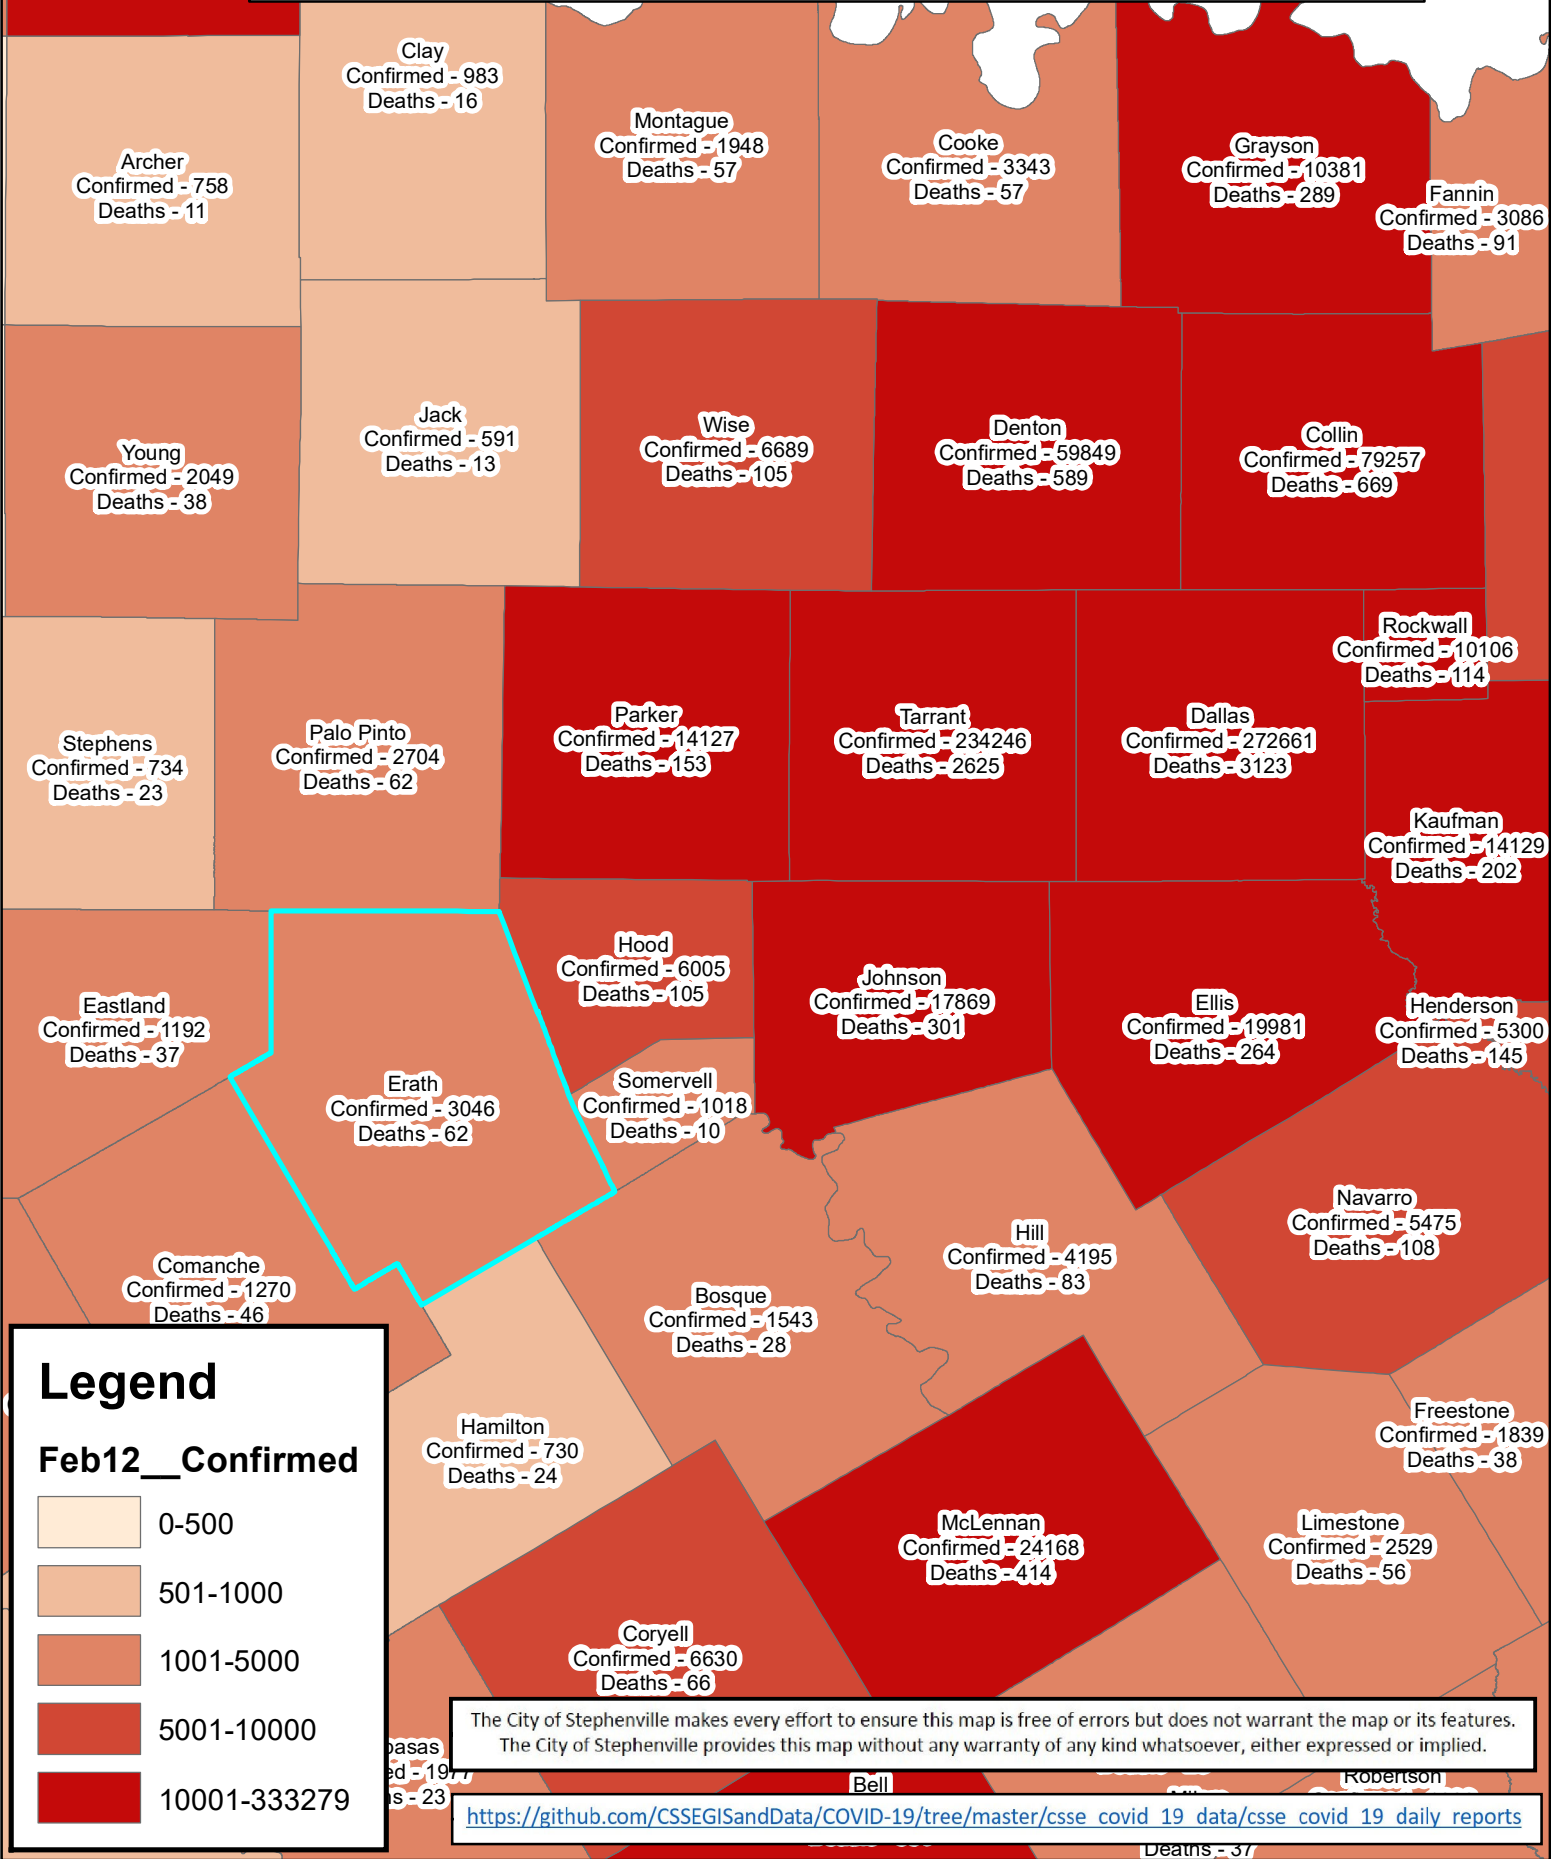

Erath County Area Covid-19 Confirmed Cases

February 12, 2021

Legend

Feb12__Confirmed

The City of Stephenville makes every effort to ensure this map is free of errors but does not warrant the map or its features. The City of Stephenville provides this map without any warranty of any kind whatsoever, either expressed or implied.

https://github.com/CSSEGISandData/COVID-19/tree/master/csse_covid_19_data/csse_covid_19_daily_reports