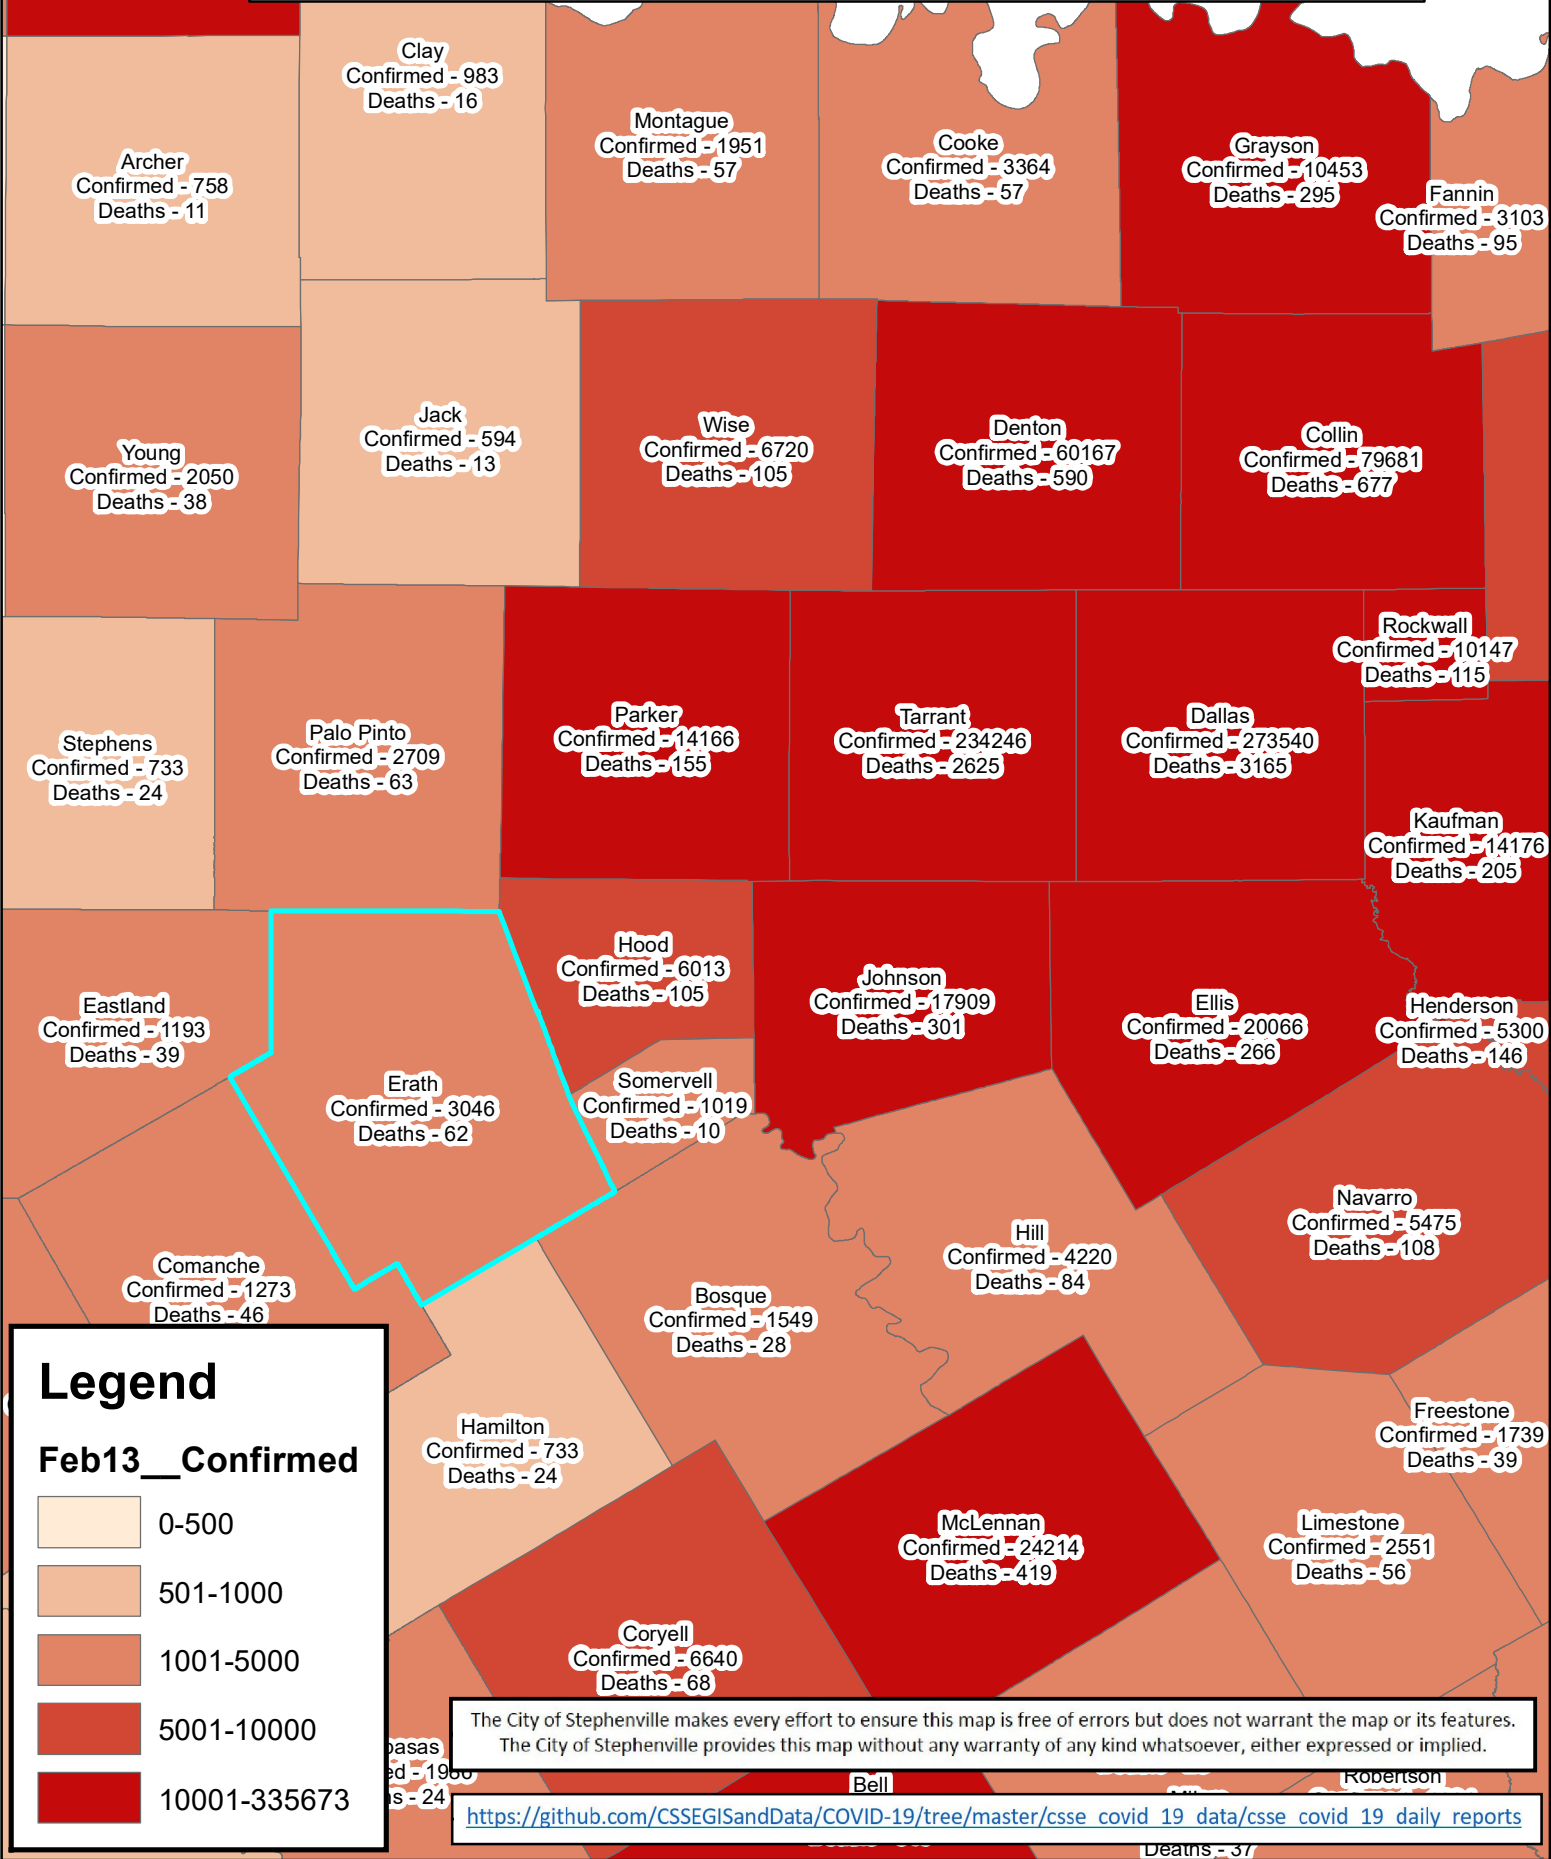

Erath County Area Covid-19 Confirmed Cases February 13, 2021

Legend

Feb13__Confirmed

The City of Stephenville makes every effort to ensure this map is free of errors but does not warrant the map or its features. The City of Stephenville provides this map without any warranty of any kind whatsoever, either expressed or implied.

https://github.com/CSSEGISandData/COVID-19/tree/master/csse_covid_19_data/csse_covid_19_daily_reports

Deaths - 37