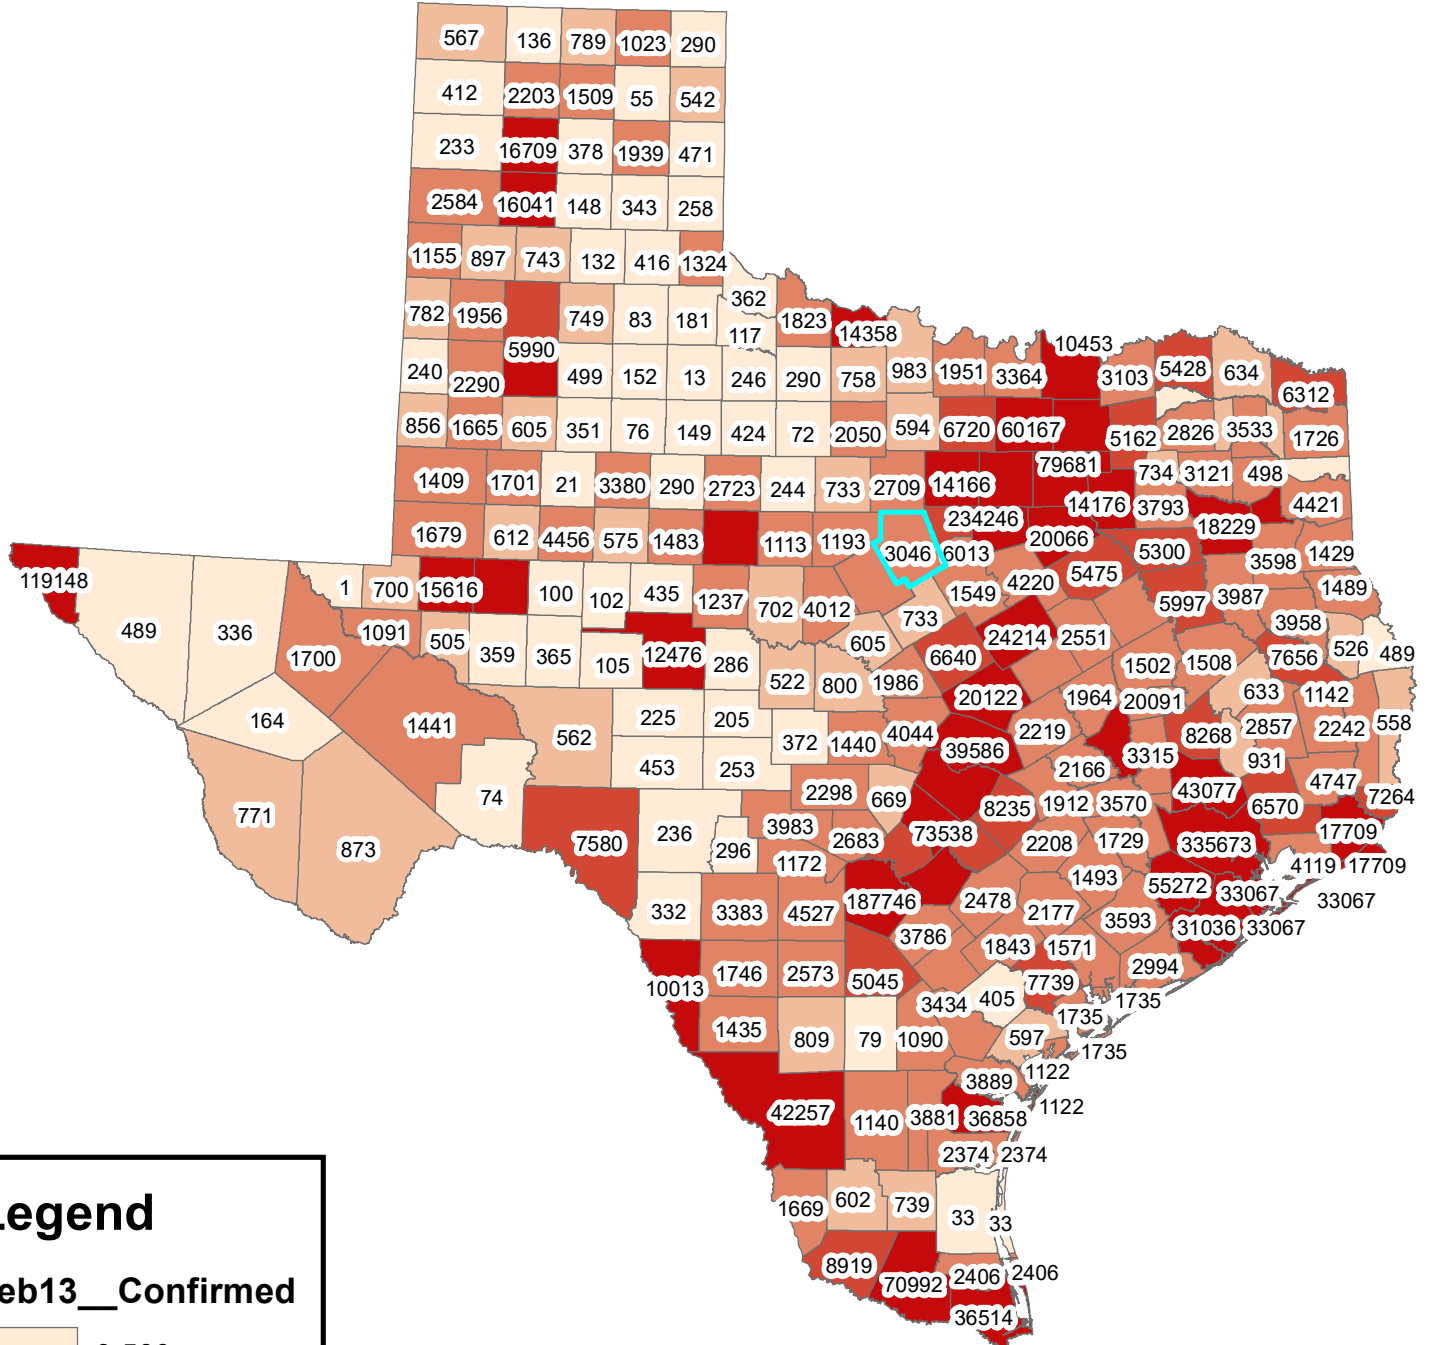

# Texas Counties Covid-19 Confirmed Cases February 13, 2021

## Legend