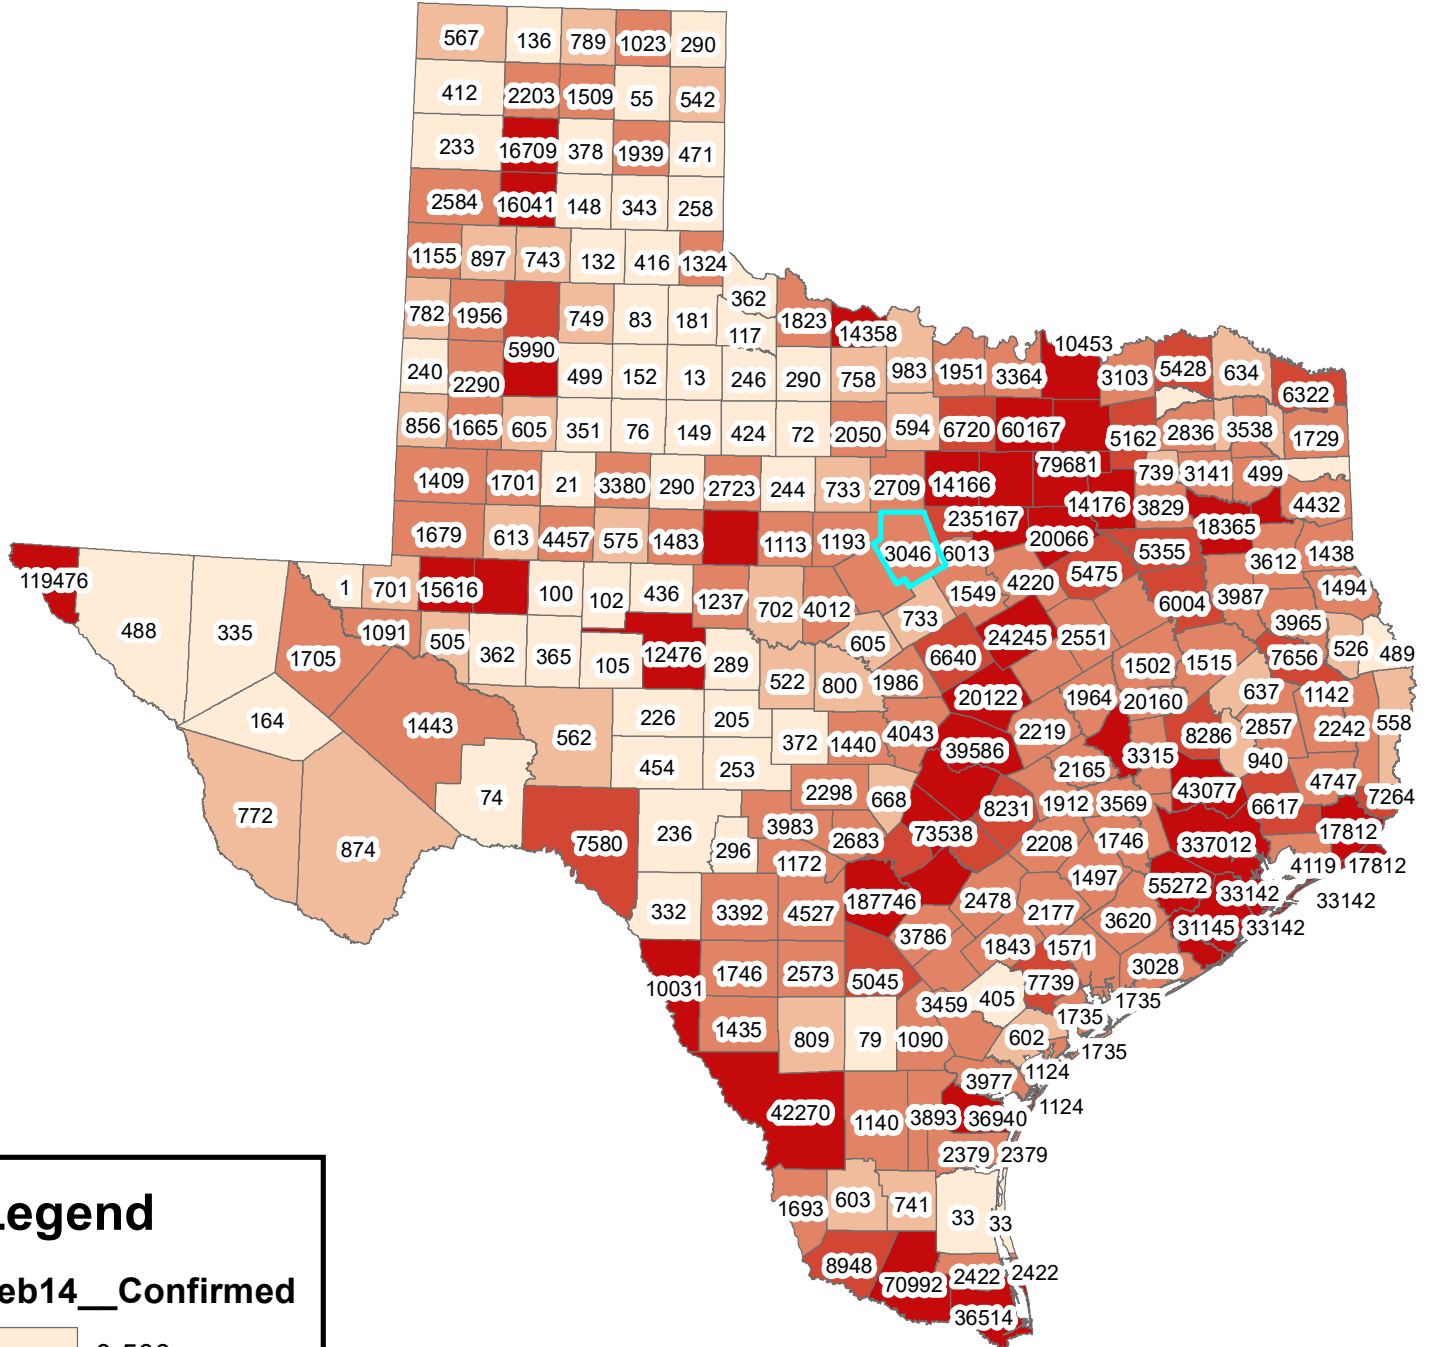

# Texas Counties Covid-19 Confirmed Cases February 14, 2021

## Legend