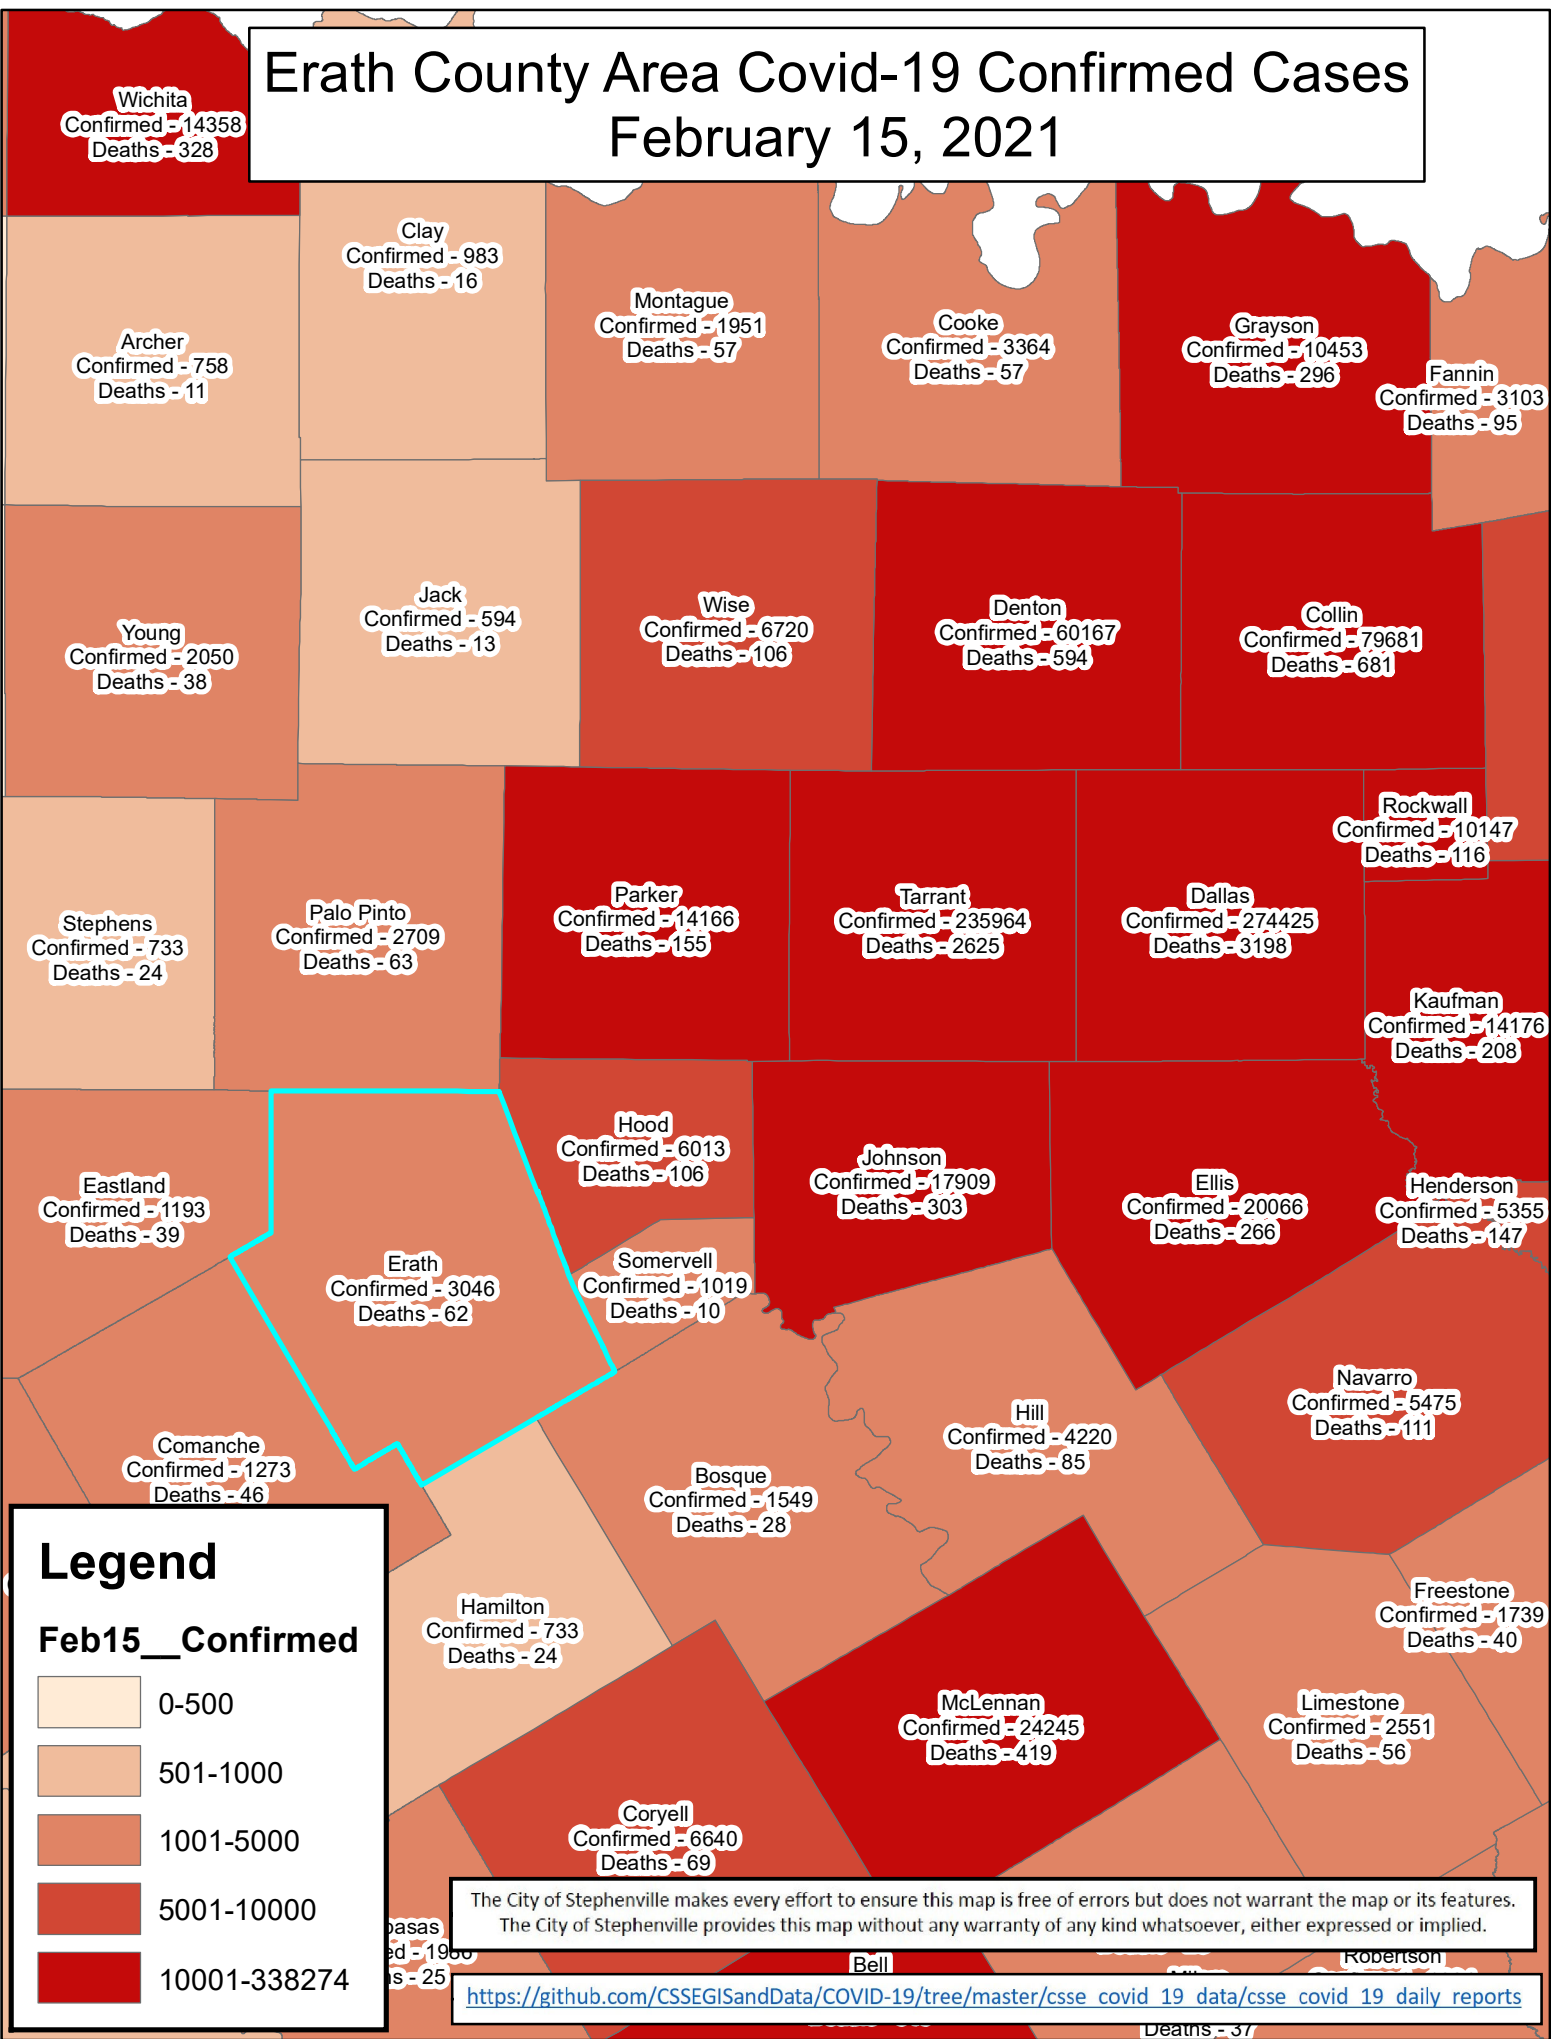

Erath County Area Covid-19 Confirmed Cases February 15, 2021

Legend

Feb15__Confirmed

The City of Stephenville makes every effort to ensure this map is free of errors but does not warrant the map or its features. The City of Stephenville provides this map without any warranty of any kind whatsoever, either expressed or implied.

https://github.com/CSSEGISandData/COVID-19/tree/master/csse_covid_19_data/csse_covid_19_daily_reports

Deaths - 37