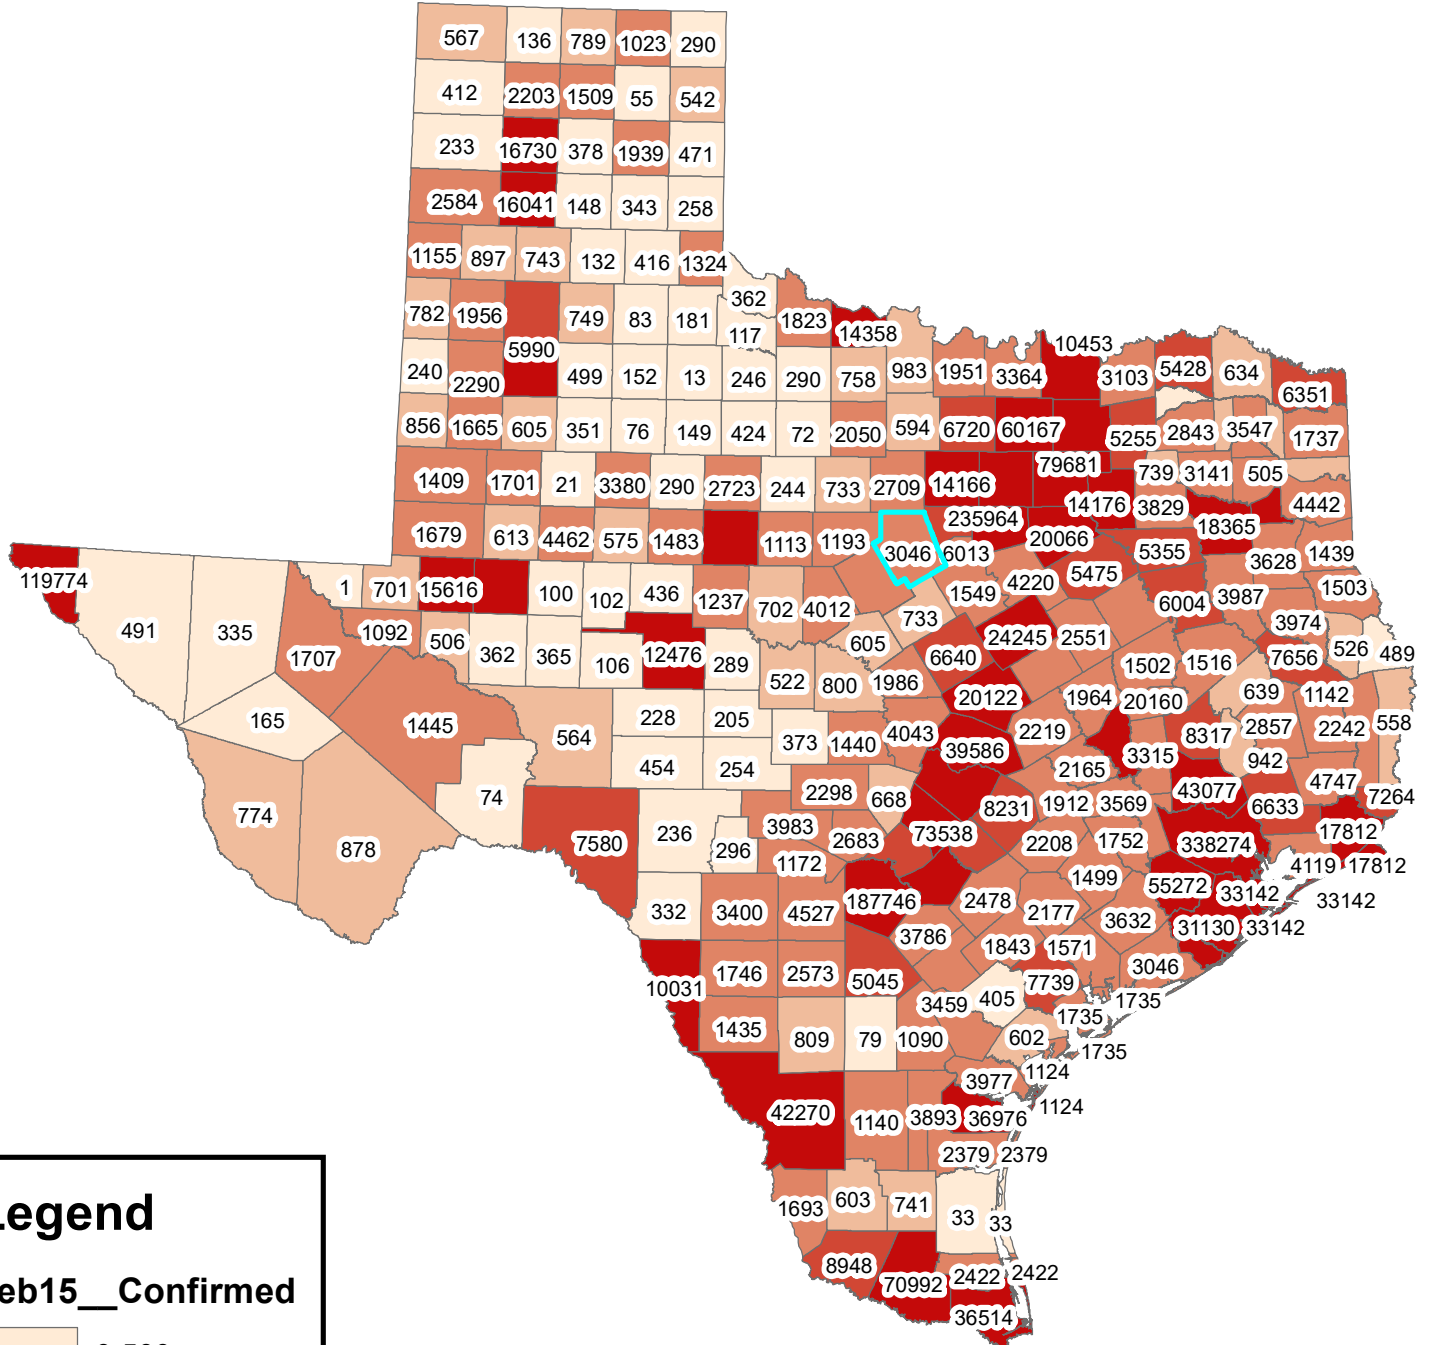

# Texas Counties Covid-19 Confirmed Cases February 15, 2021

## Legend