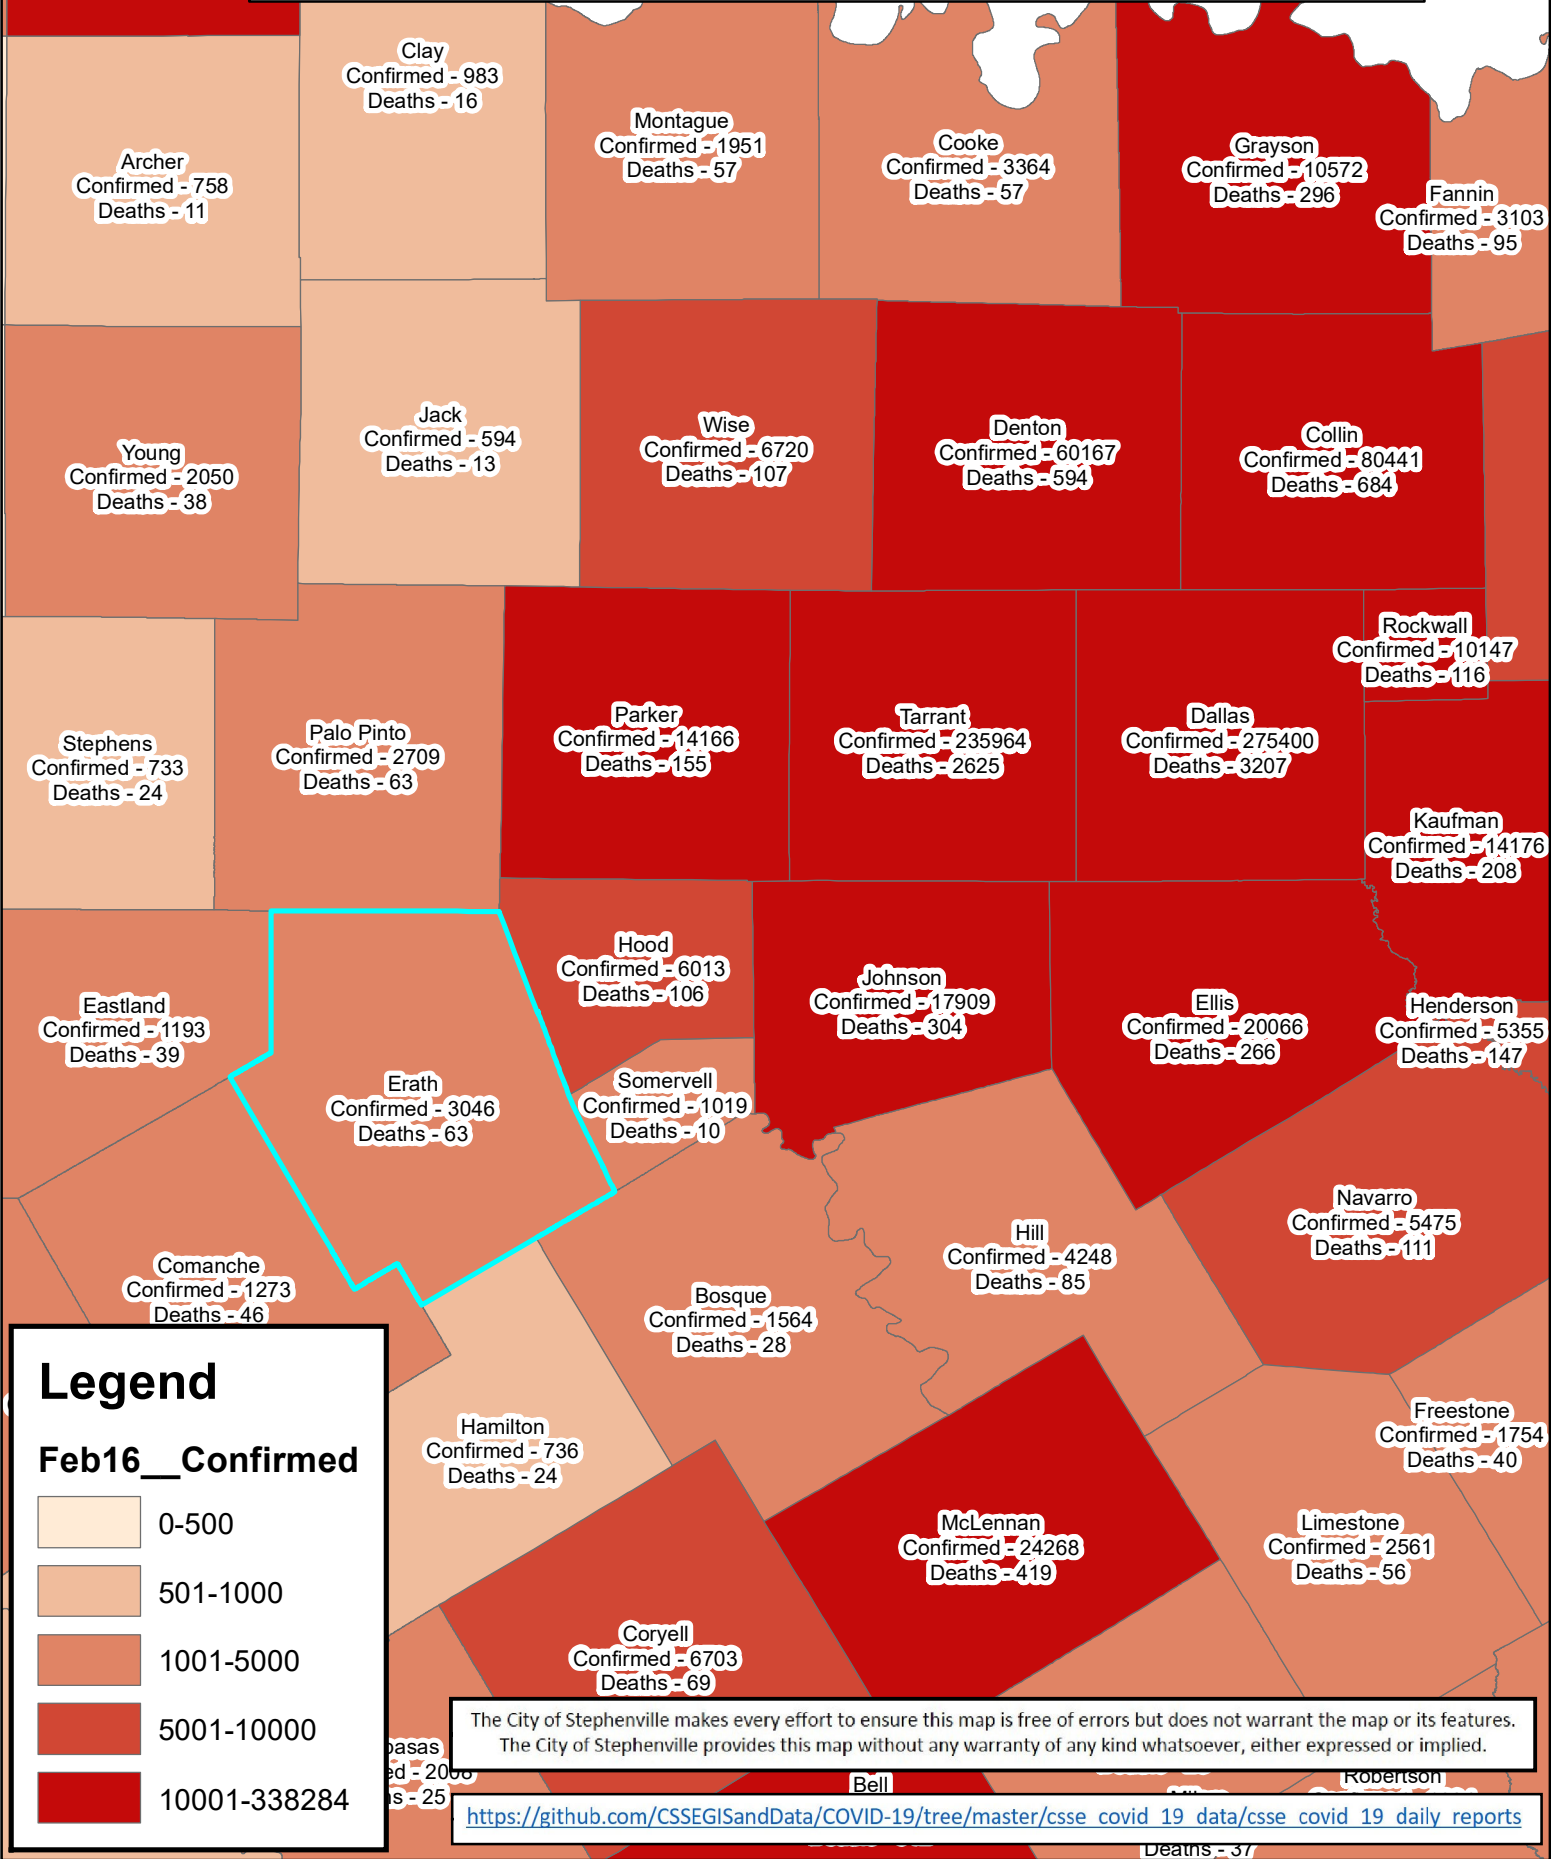

Erath County Area Covid-19 Confirmed Cases February 16, 2021

Legend

Feb16__Confirmed

The City of Stephenville makes every effort to ensure this map is free of errors but does not warrant the map or its features. The City of Stephenville provides this map without any warranty of any kind whatsoever, either expressed or implied.

https://github.com/CSSEGISandData/COVID-19/tree/master/csse_covid_19_data/csse_covid_19_daily_reports

Deaths - 37