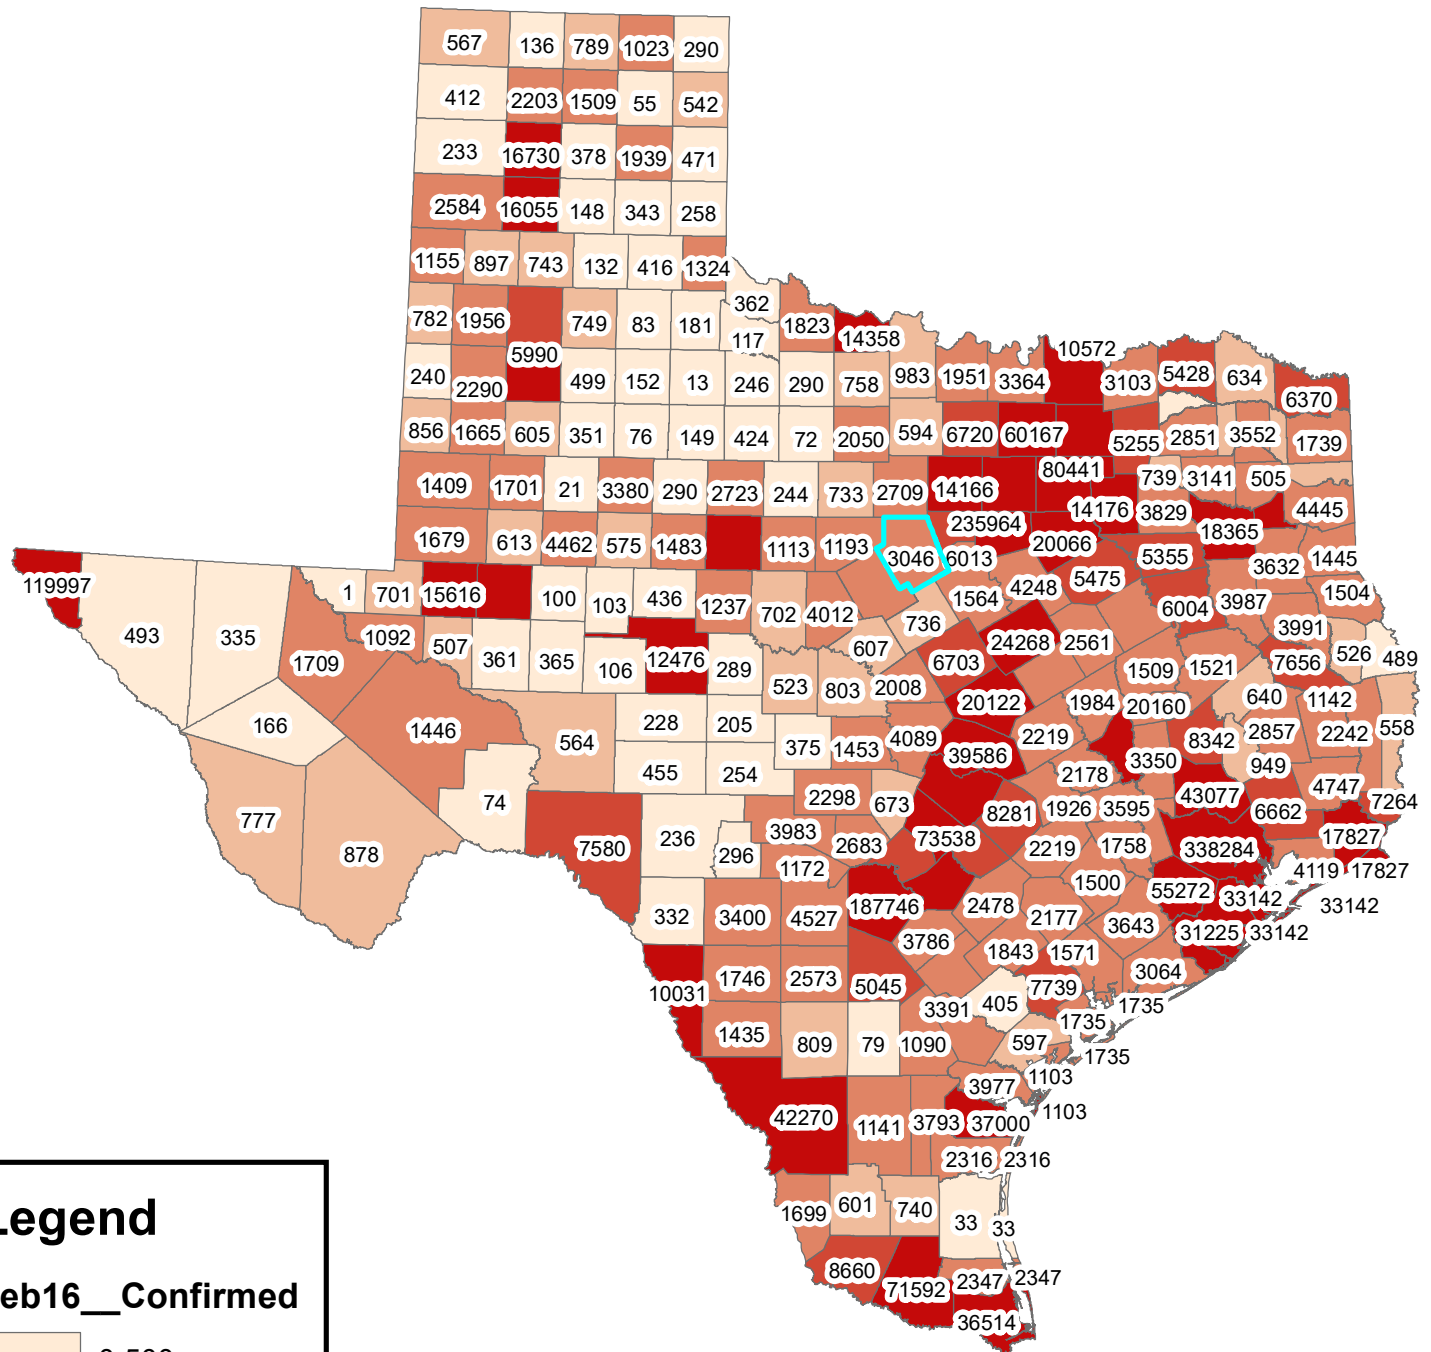

Texas Covid-19 Confirmed Cases February 16, 2021

Legend

Feb16__Confirmed

The City of Stephenville makes every effort to ensure this map is free of errors but does not warrant the map or its features. The City of Stephenville provides this map without any warranty of any kind whatsoever, either expressed or implied.

https://github.com/CSSEGISandData/COVID-19/tree/master/csse_covid_19_data/csse_covid_19_daily_reports