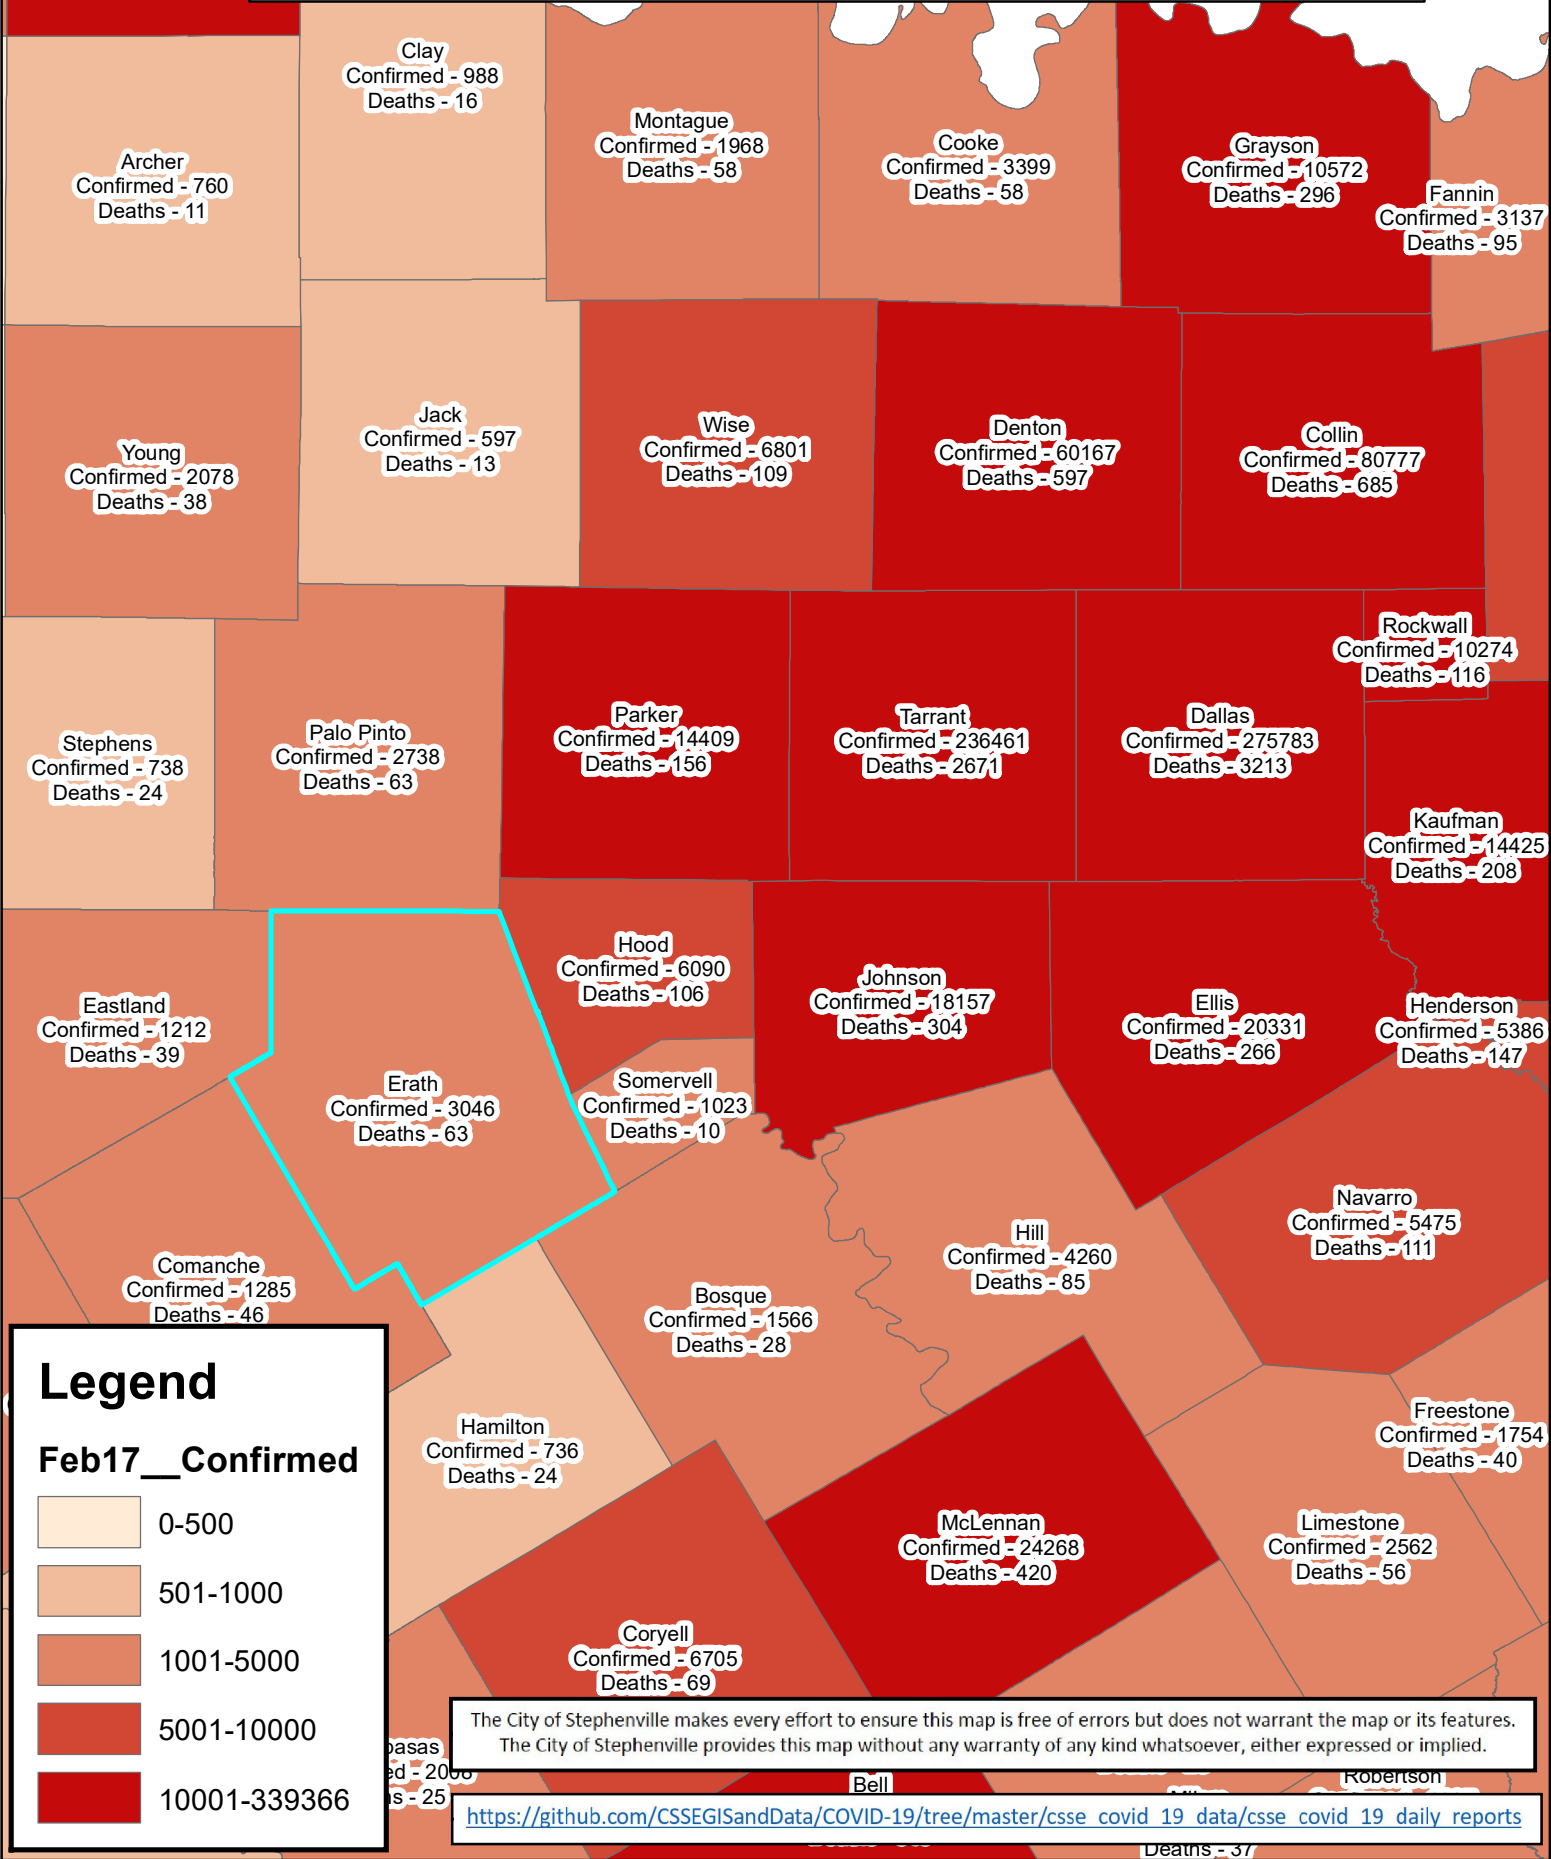

Erath County Area Covid-19 Confirmed Cases

February 17, 2021

Legend

Feb17__Confirmed

- 0-500
- 501-1000
- 1001-5000
- 5001-10000
- 10001-339366

The City of Stephenville makes every effort to ensure this map is free of errors but does not warrant the map or its features. The City of Stephenville provides this map without any warranty of any kind whatsoever, either expressed or implied.

https://github.com/CSSEGISandData/COVID-19/tree/master/csse_covid_19_data/csse_covid_19_daily_reports

Deaths - 37