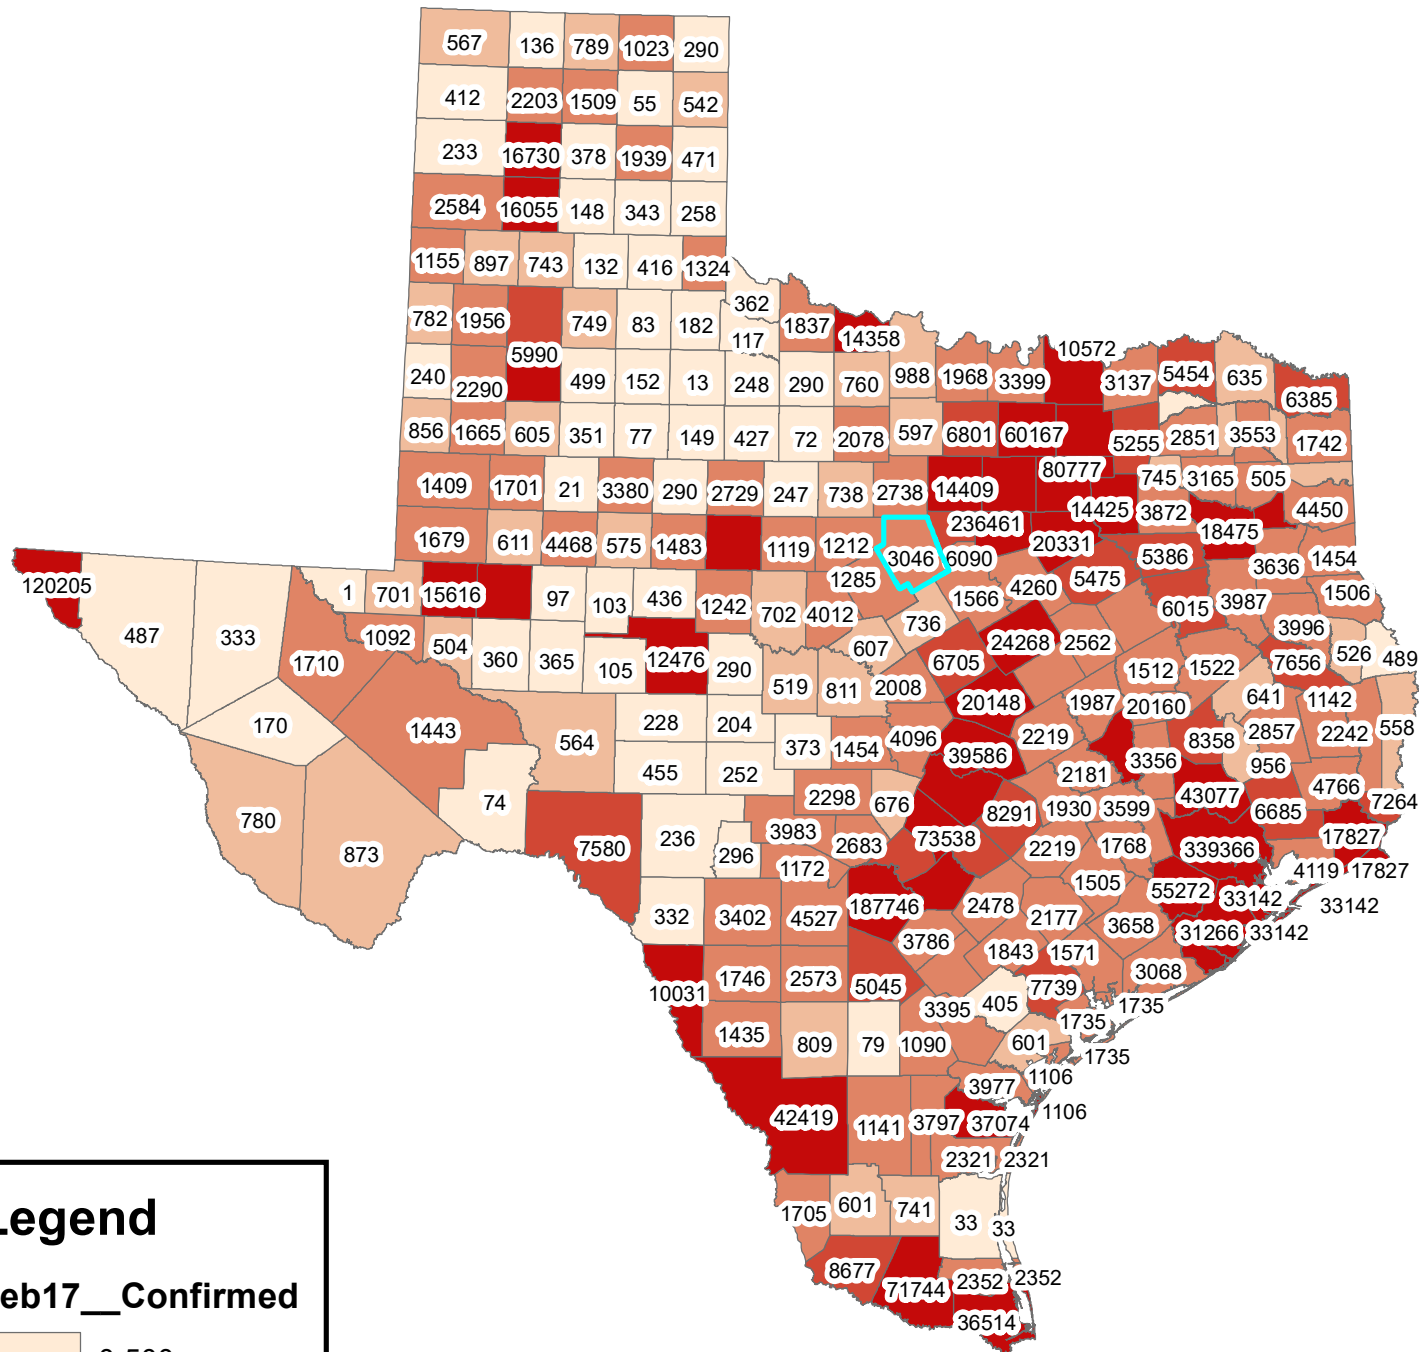

Texas Covid-19 Confirmed Cases February 17, 2021

Legend

Feb17__Confirmed

- 0-500
- 501-1000
- 1001-5000
- 5001-10000
- 10001-339366

The City of Stephenville makes every effort to ensure this map is free of errors but does not warrant the map or its features. The City of Stephenville provides this map without any warranty of any kind whatsoever, either expressed or implied.

<https://github.com/CSSEGISandData/COVID-19/tree/master/csse covid 19 data/csse covid 19 daily reports>