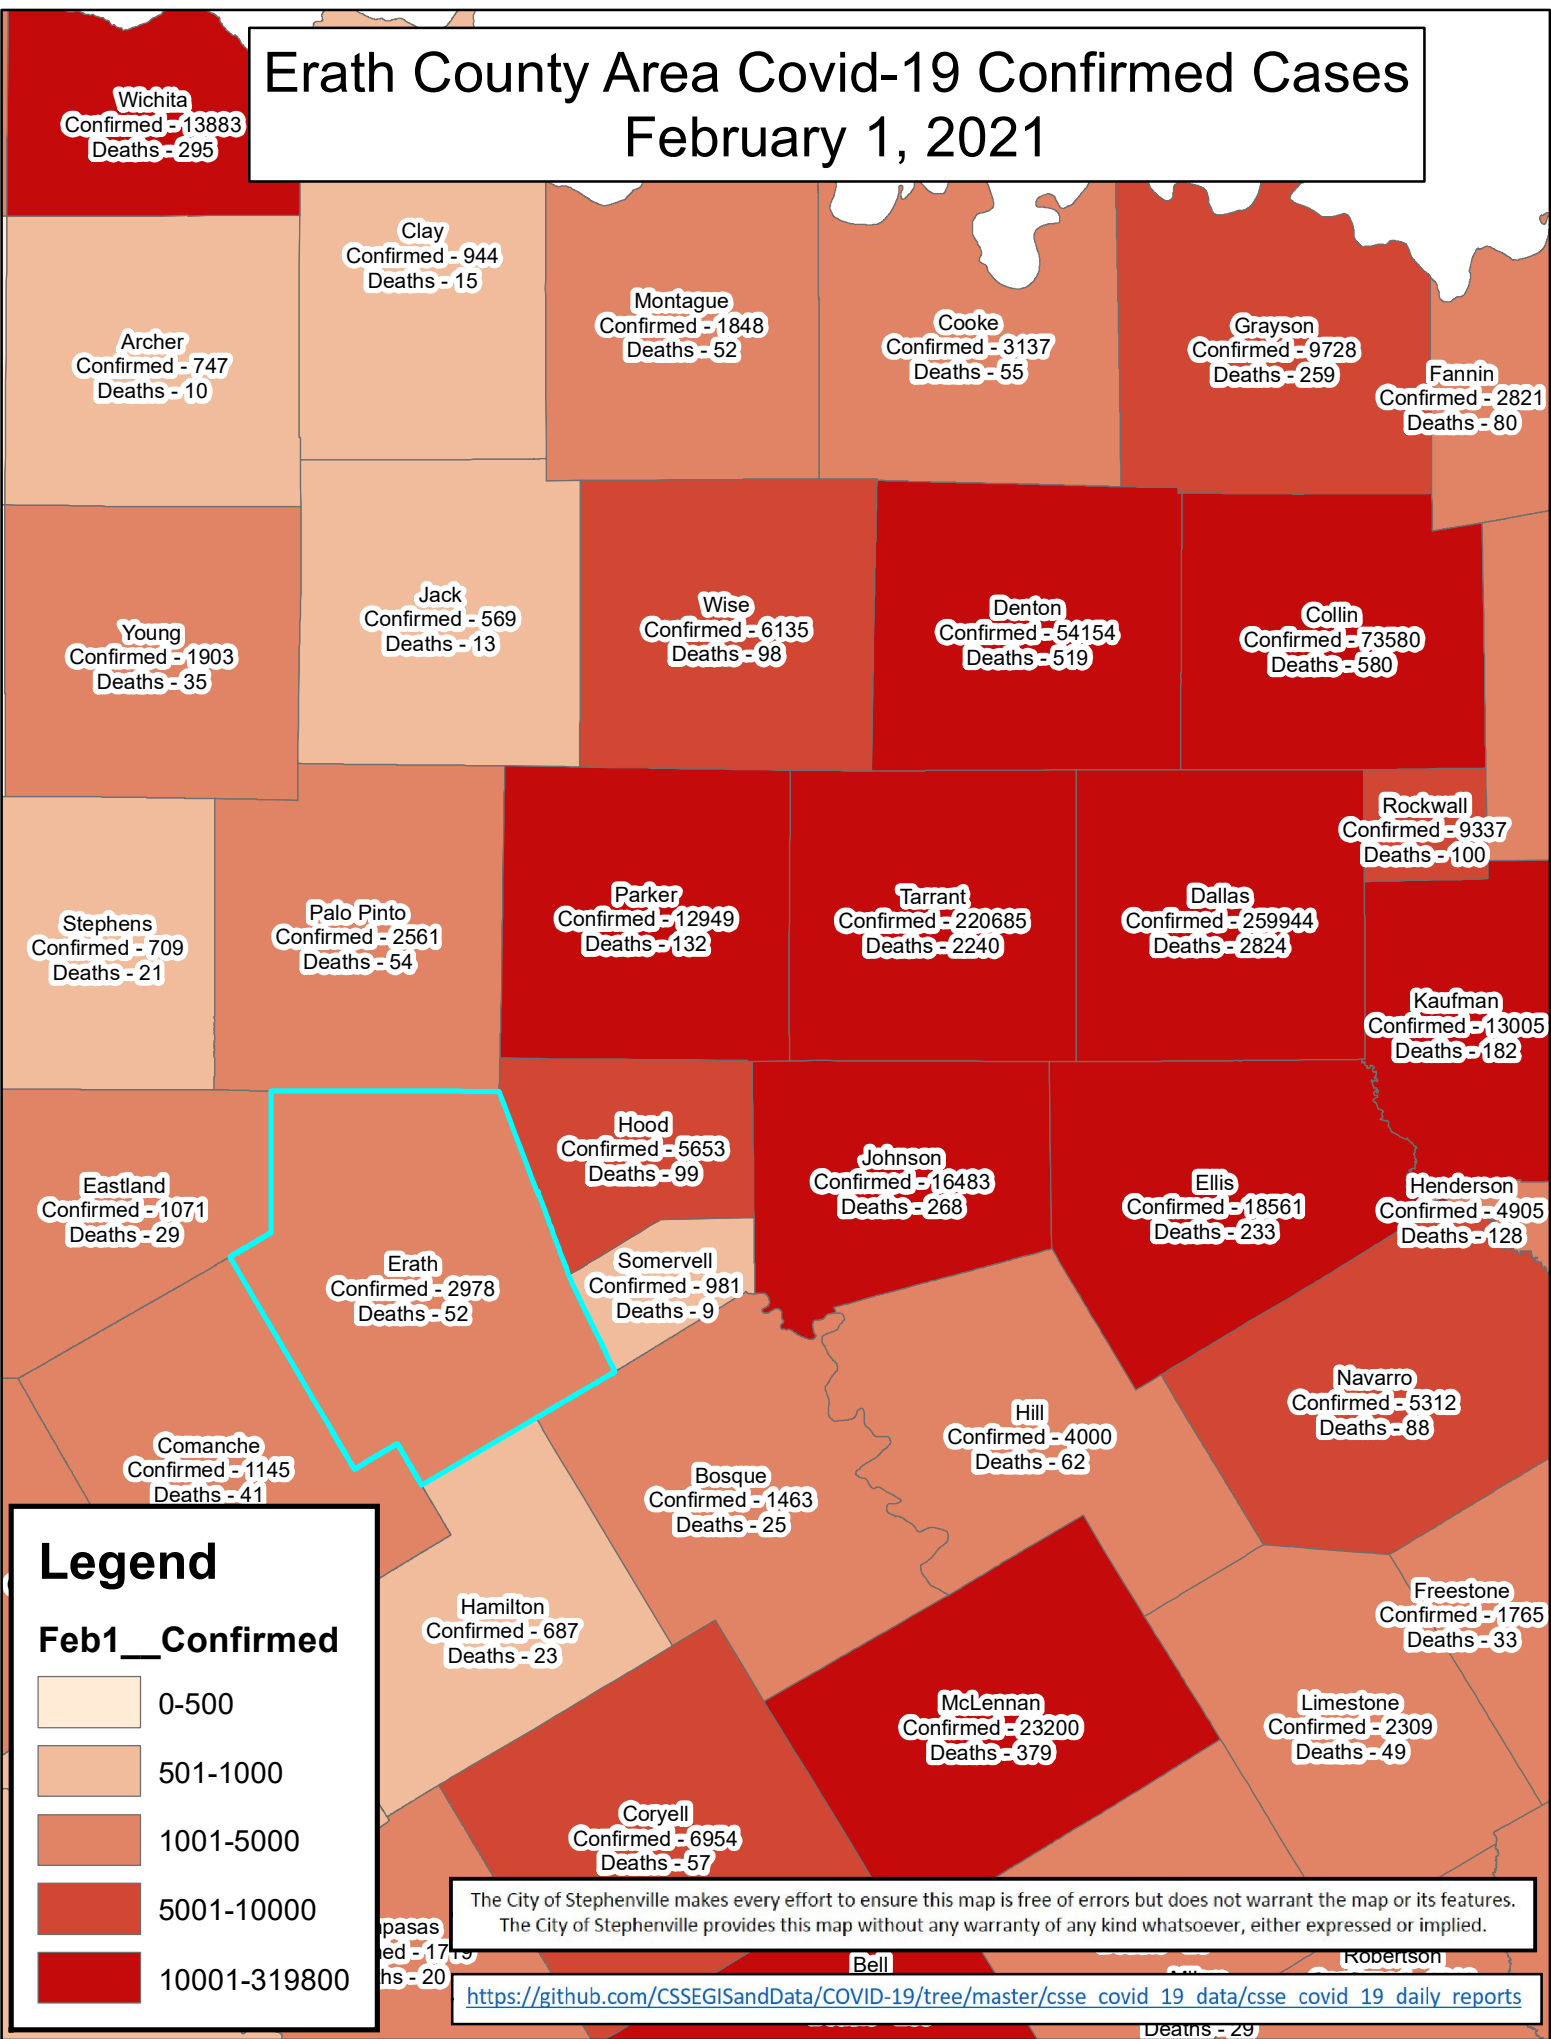

# Erath County Area Covid-19 Confirmed Cases

## February 1, 2021

### Legend

[https://github.com/CSSEGISandData/COVID-19/tree/master/csse\\_covid\\_19\\_data/csse\\_covid\\_19\\_daily\\_reports](https://github.com/CSSEGISandData/COVID-19/tree/master/csse_covid_19_data/csse_covid_19_daily_reports)