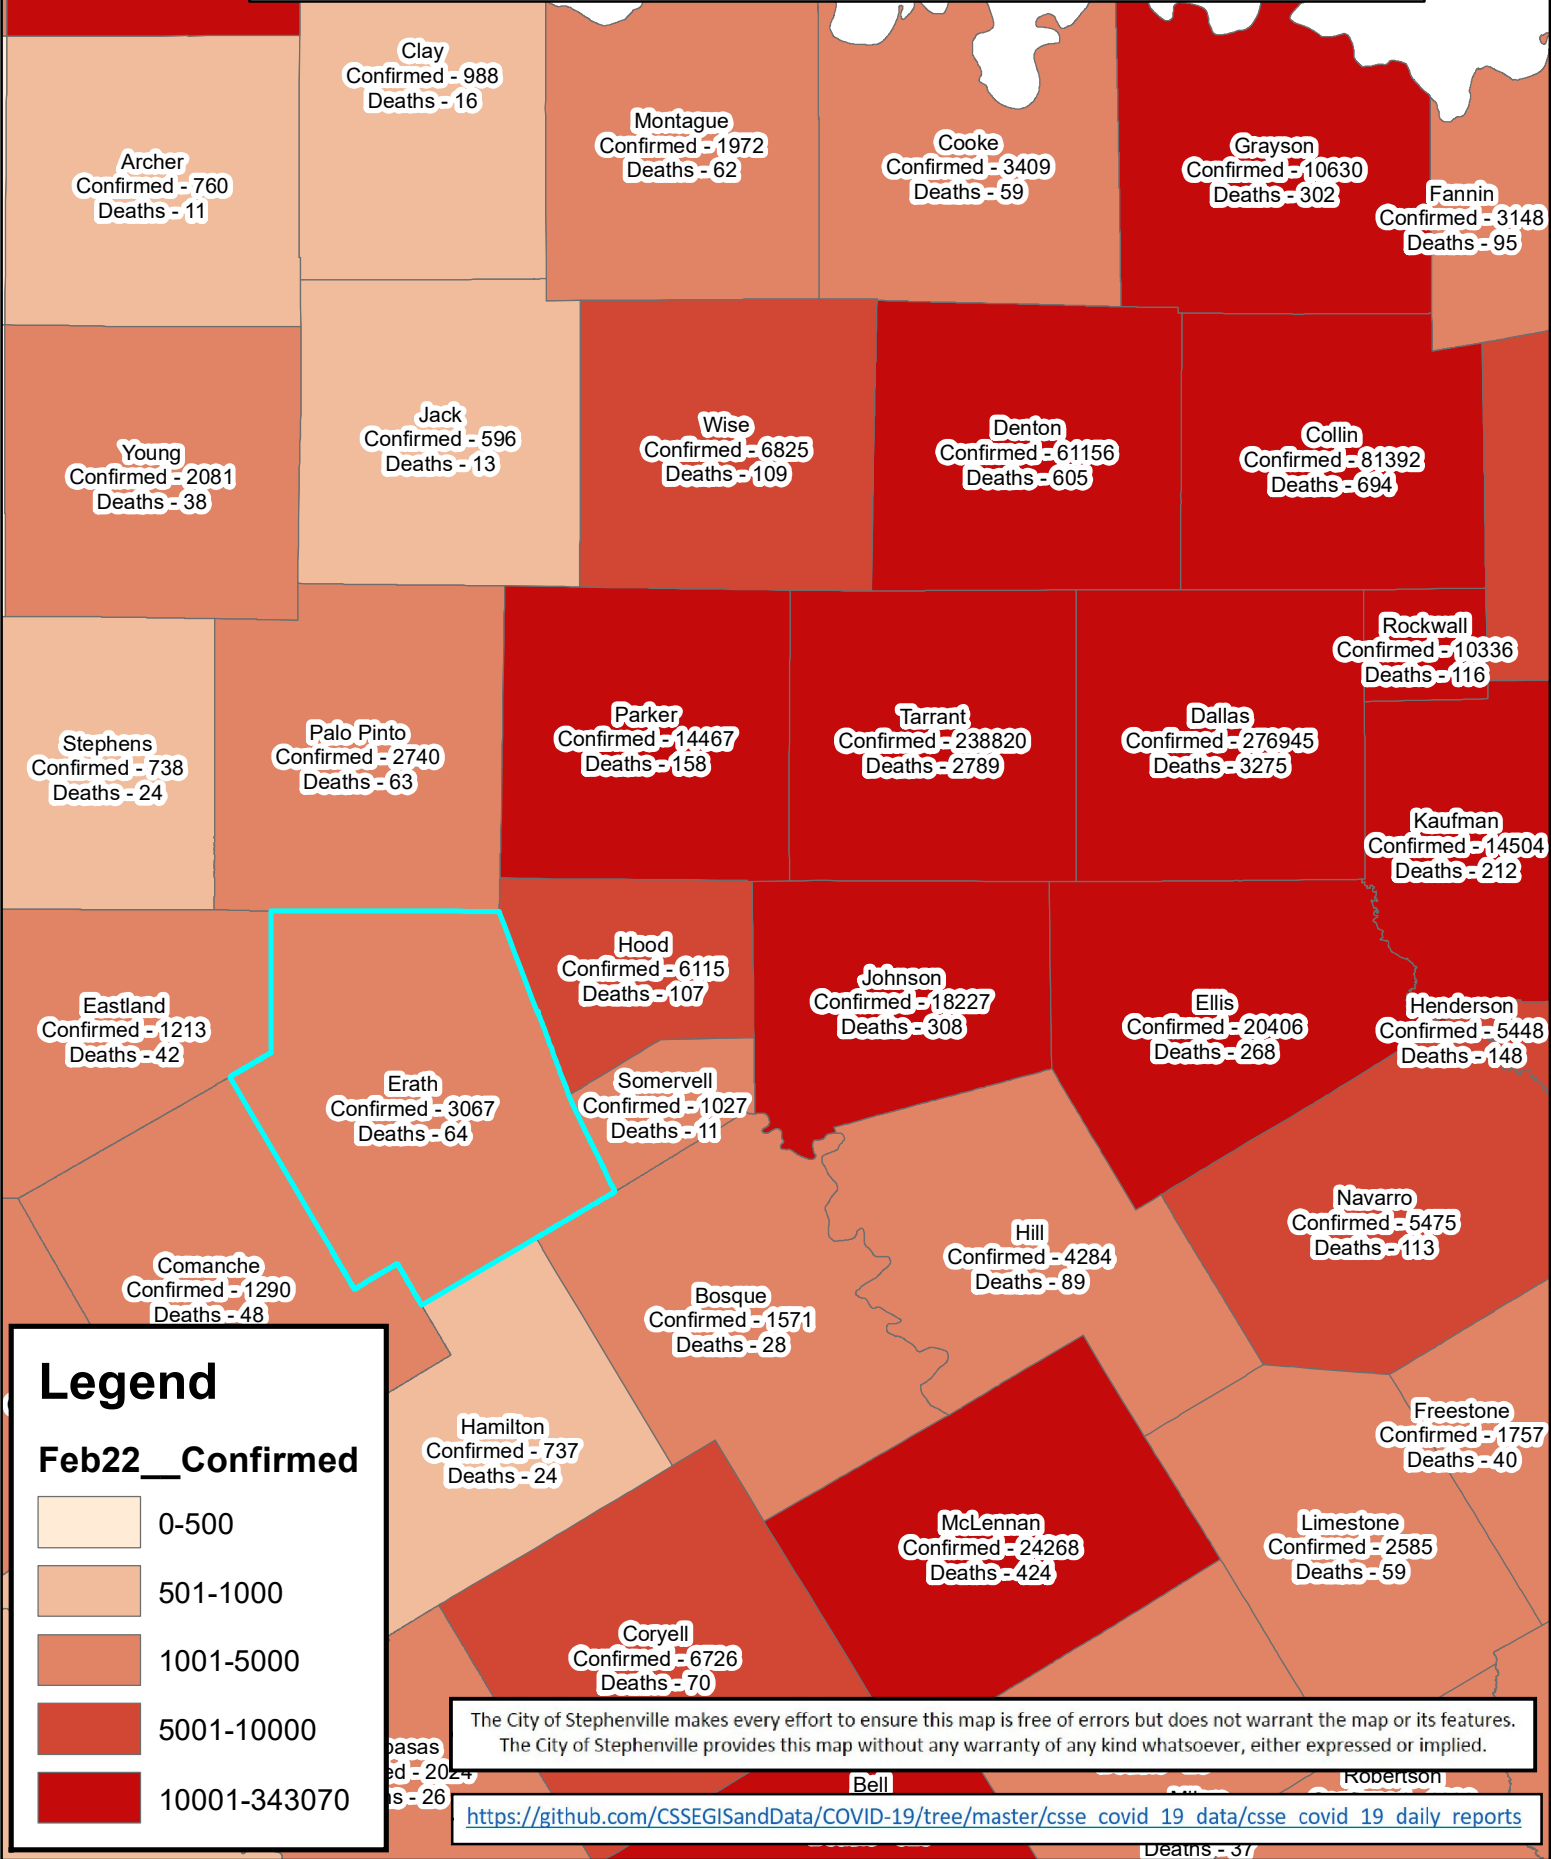

# Erath County Area Covid-19 Confirmed Cases February 22, 2021

## Legend

### Feb22\_\_Confirmed

- 0-500
- 501-1000
- 1001-5000
- 5001-10000
- 10001-343070

The City of Stephenville makes every effort to ensure this map is free of errors but does not warrant the map or its features. The City of Stephenville provides this map without any warranty of any kind whatsoever, either expressed or implied.

[https://github.com/CSSEGISandData/COVID-19/tree/master/csse\\_covid\\_19\\_data/csse\\_covid\\_19\\_daily\\_reports](https://github.com/CSSEGISandData/COVID-19/tree/master/csse_covid_19_data/csse_covid_19_daily_reports)