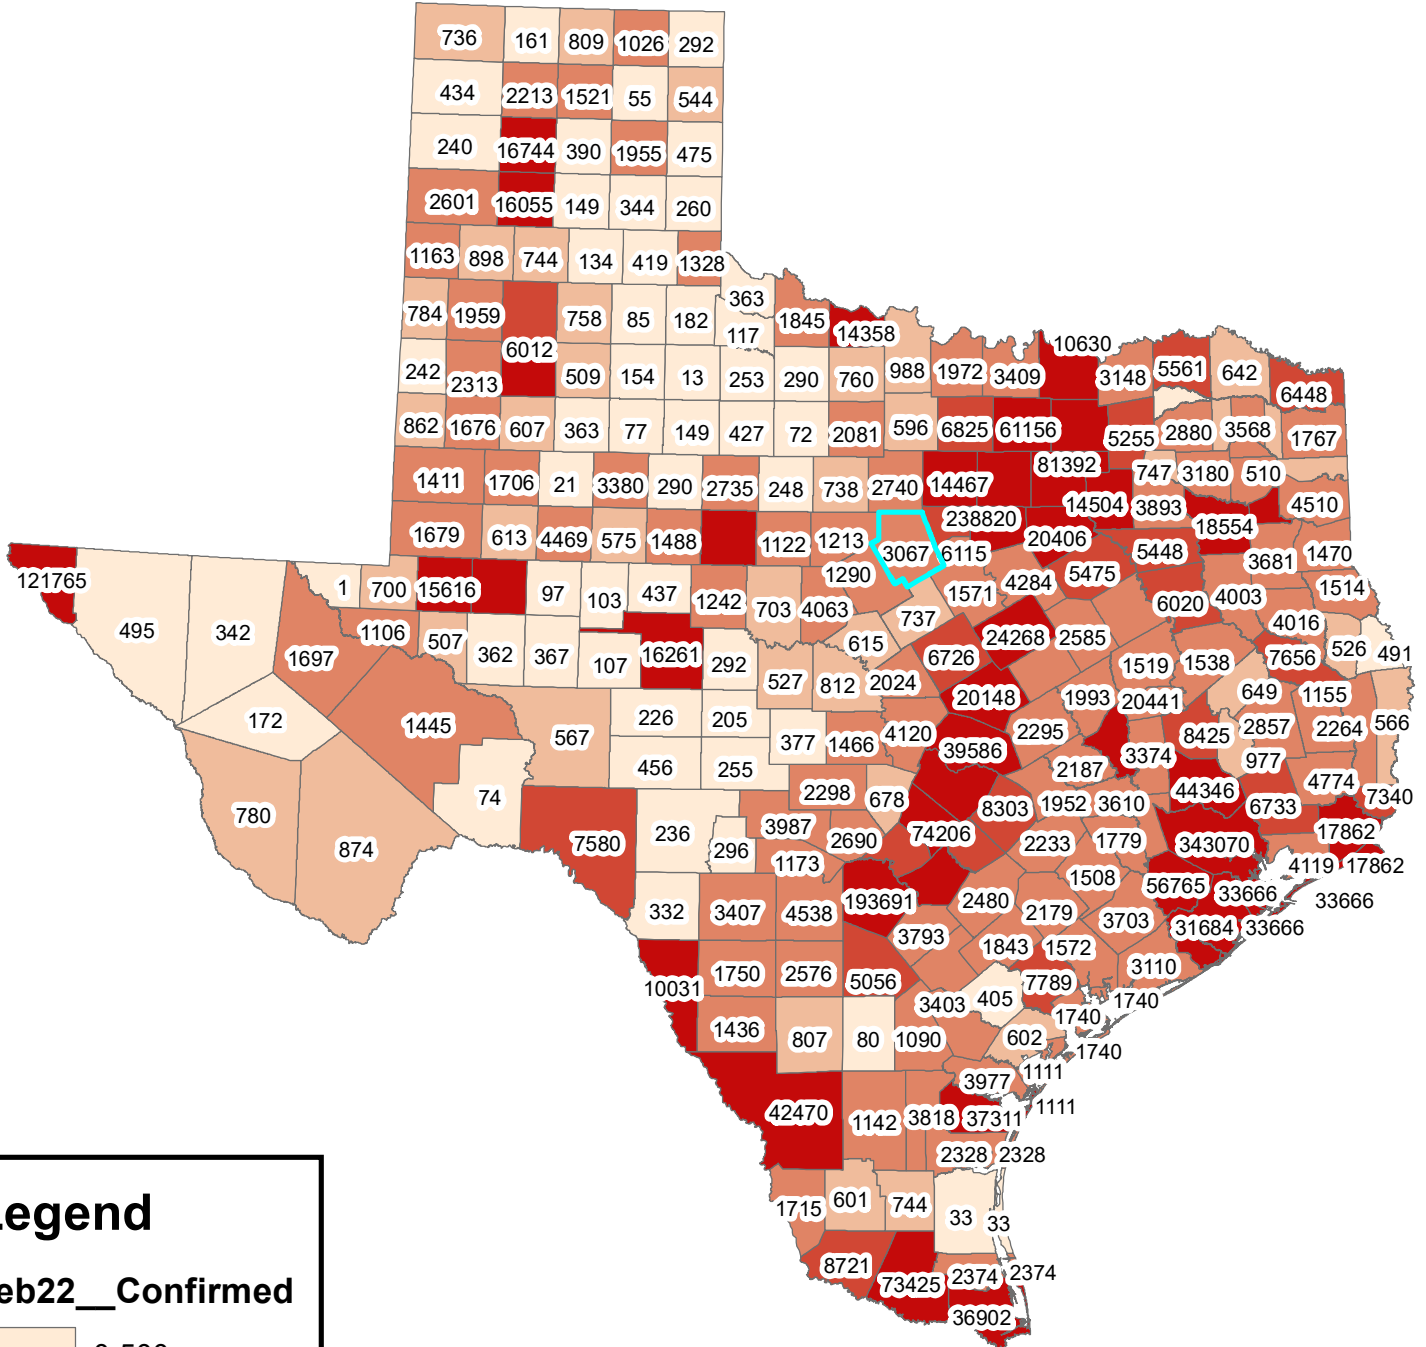

Texas Covid-19 Confirmed Cases February 22, 2021

Legend

Feb22__Confirmed

- 0-500
- 501-1000
- 1001-5000
- 5001-10000
- 10001-343070

The City of Stephenville makes every effort to ensure this map is free of errors but does not warrant the map or its features. The City of Stephenville provides this map without any warranty of any kind whatsoever, either expressed or implied.

[https://github.com/CSSEGISandData/COVID-19/tree/master/csse covid 19 data/csse covid 19 daily reports](https://github.com/CSSEGISandData/COVID-19/tree/master/csse%20covid%2019%20data/csse%20covid%2019%20daily%20reports)