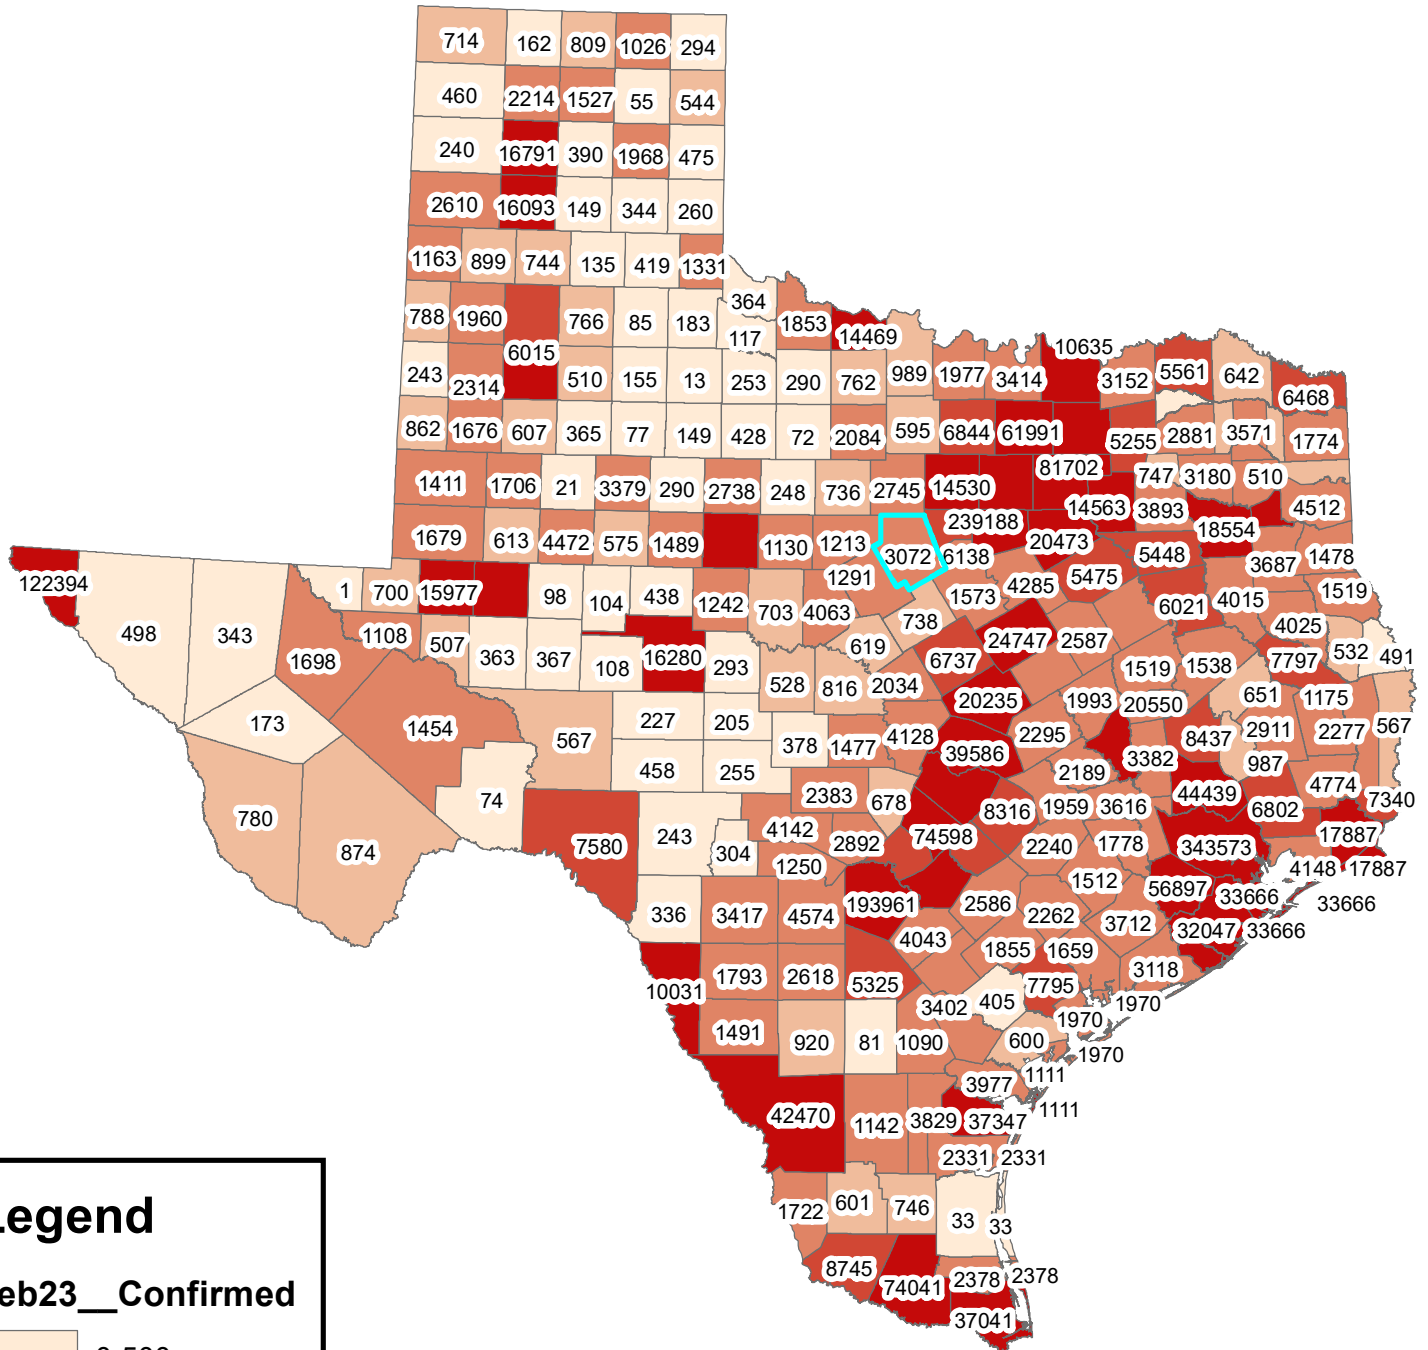

# Texas Covid-19 Confirmed Cases February 23, 2021

## Legend