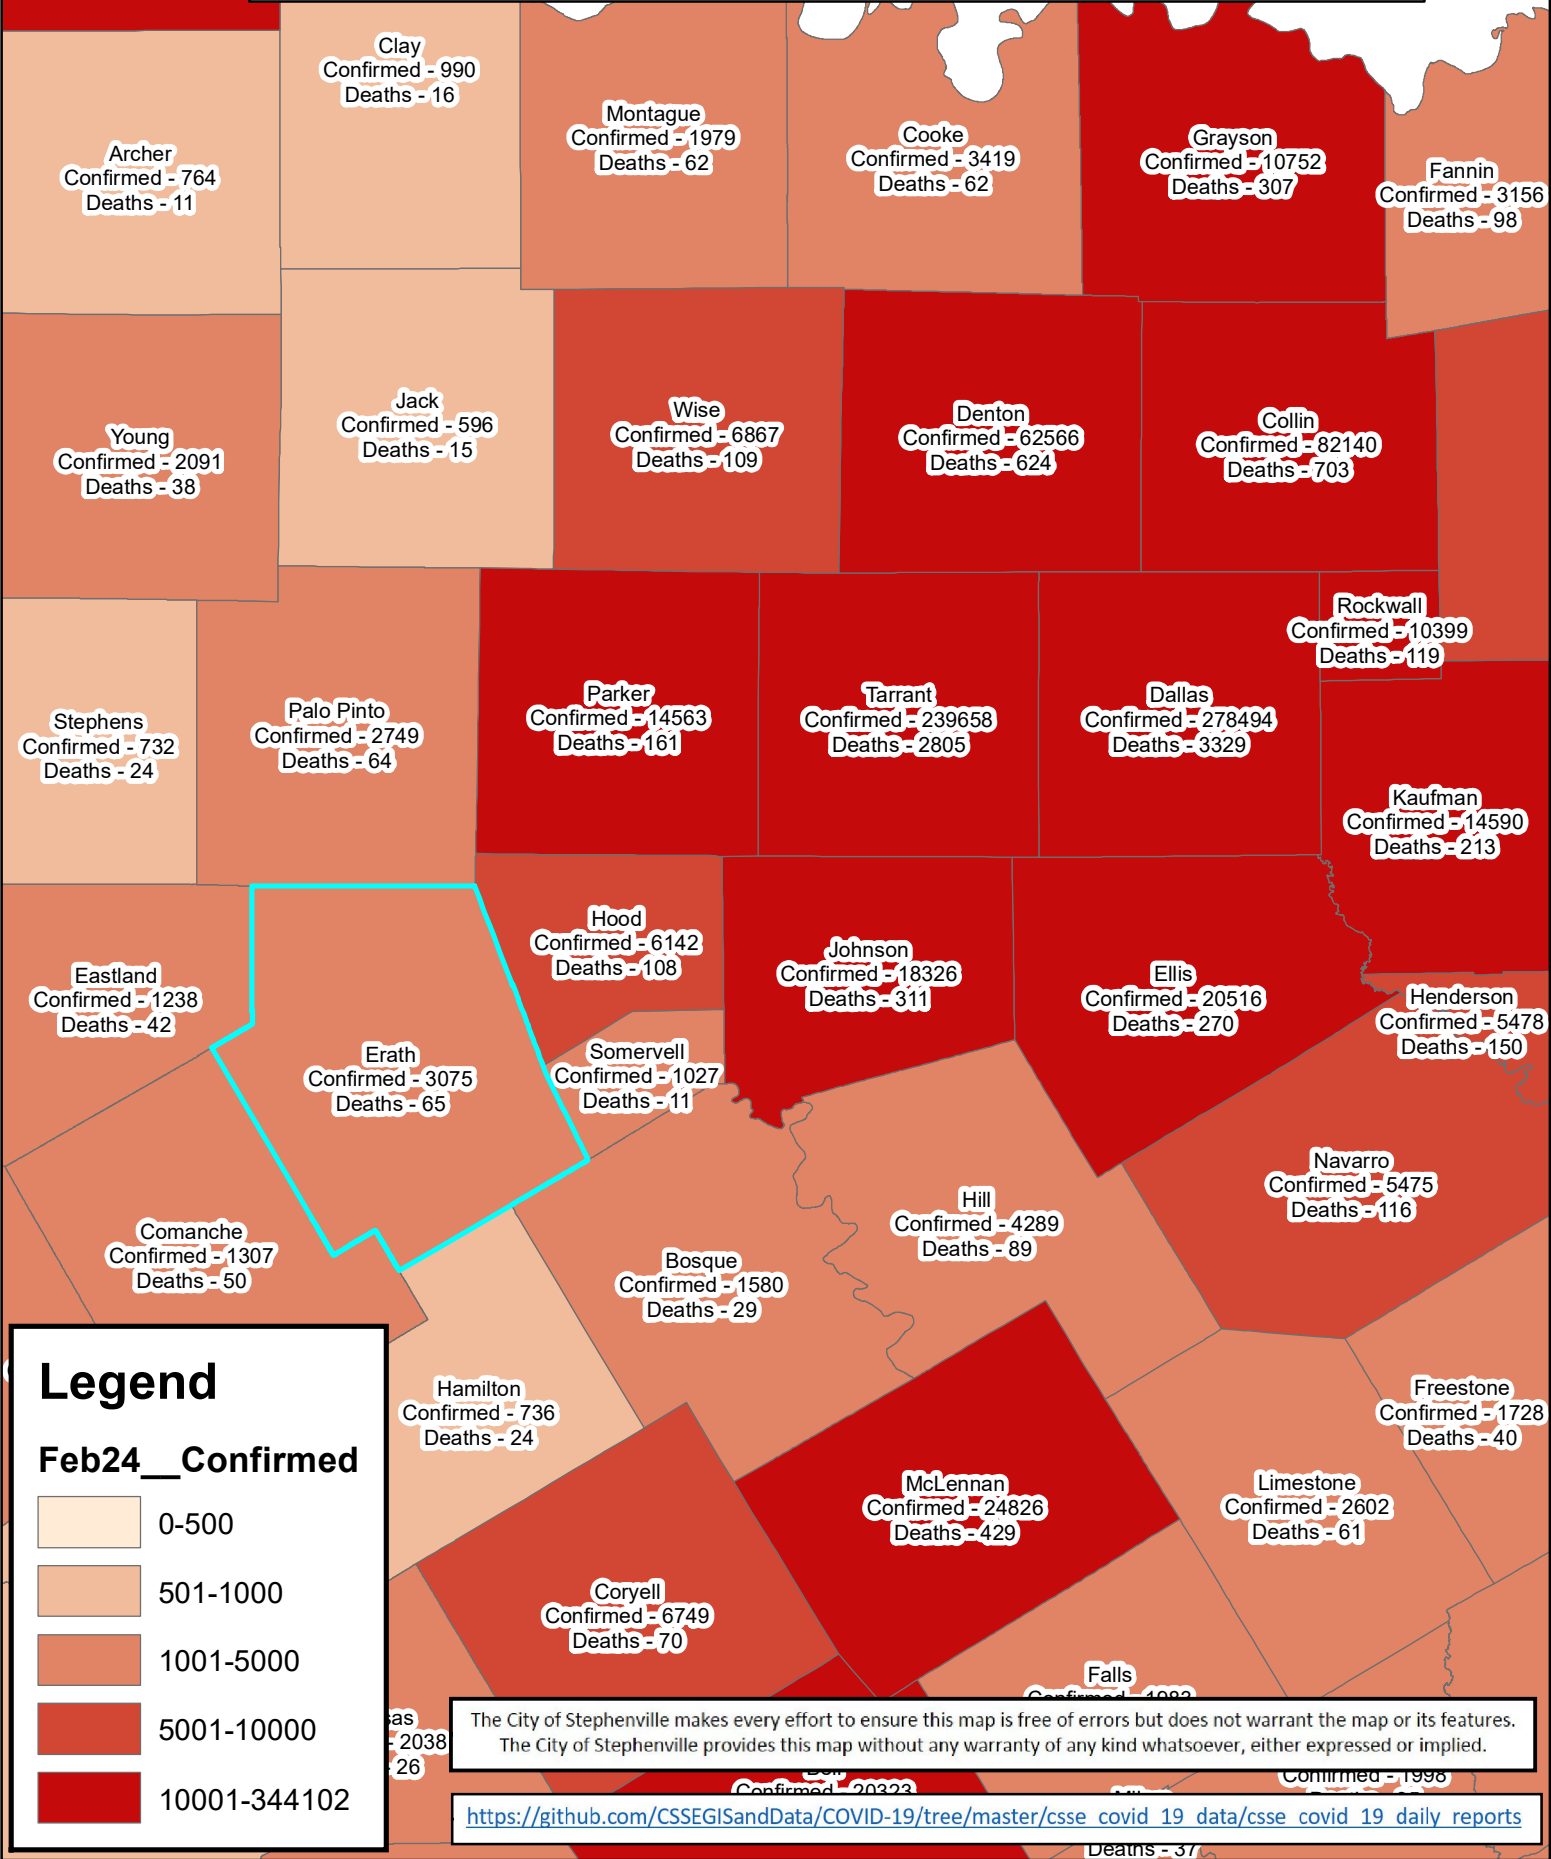

Erath County Area Covid-19 Confirmed Cases

February 24, 2021

Legend

Feb24__Confirmed

The City of Stephenville makes every effort to ensure this map is free of errors but does not warrant the map or its features. The City of Stephenville provides this map without any warranty of any kind whatsoever, either expressed or implied.

<https://github.com/CSSEGISandData/COVID-19/tree/master/csse covid 19 data/csse covid 19 daily reports>