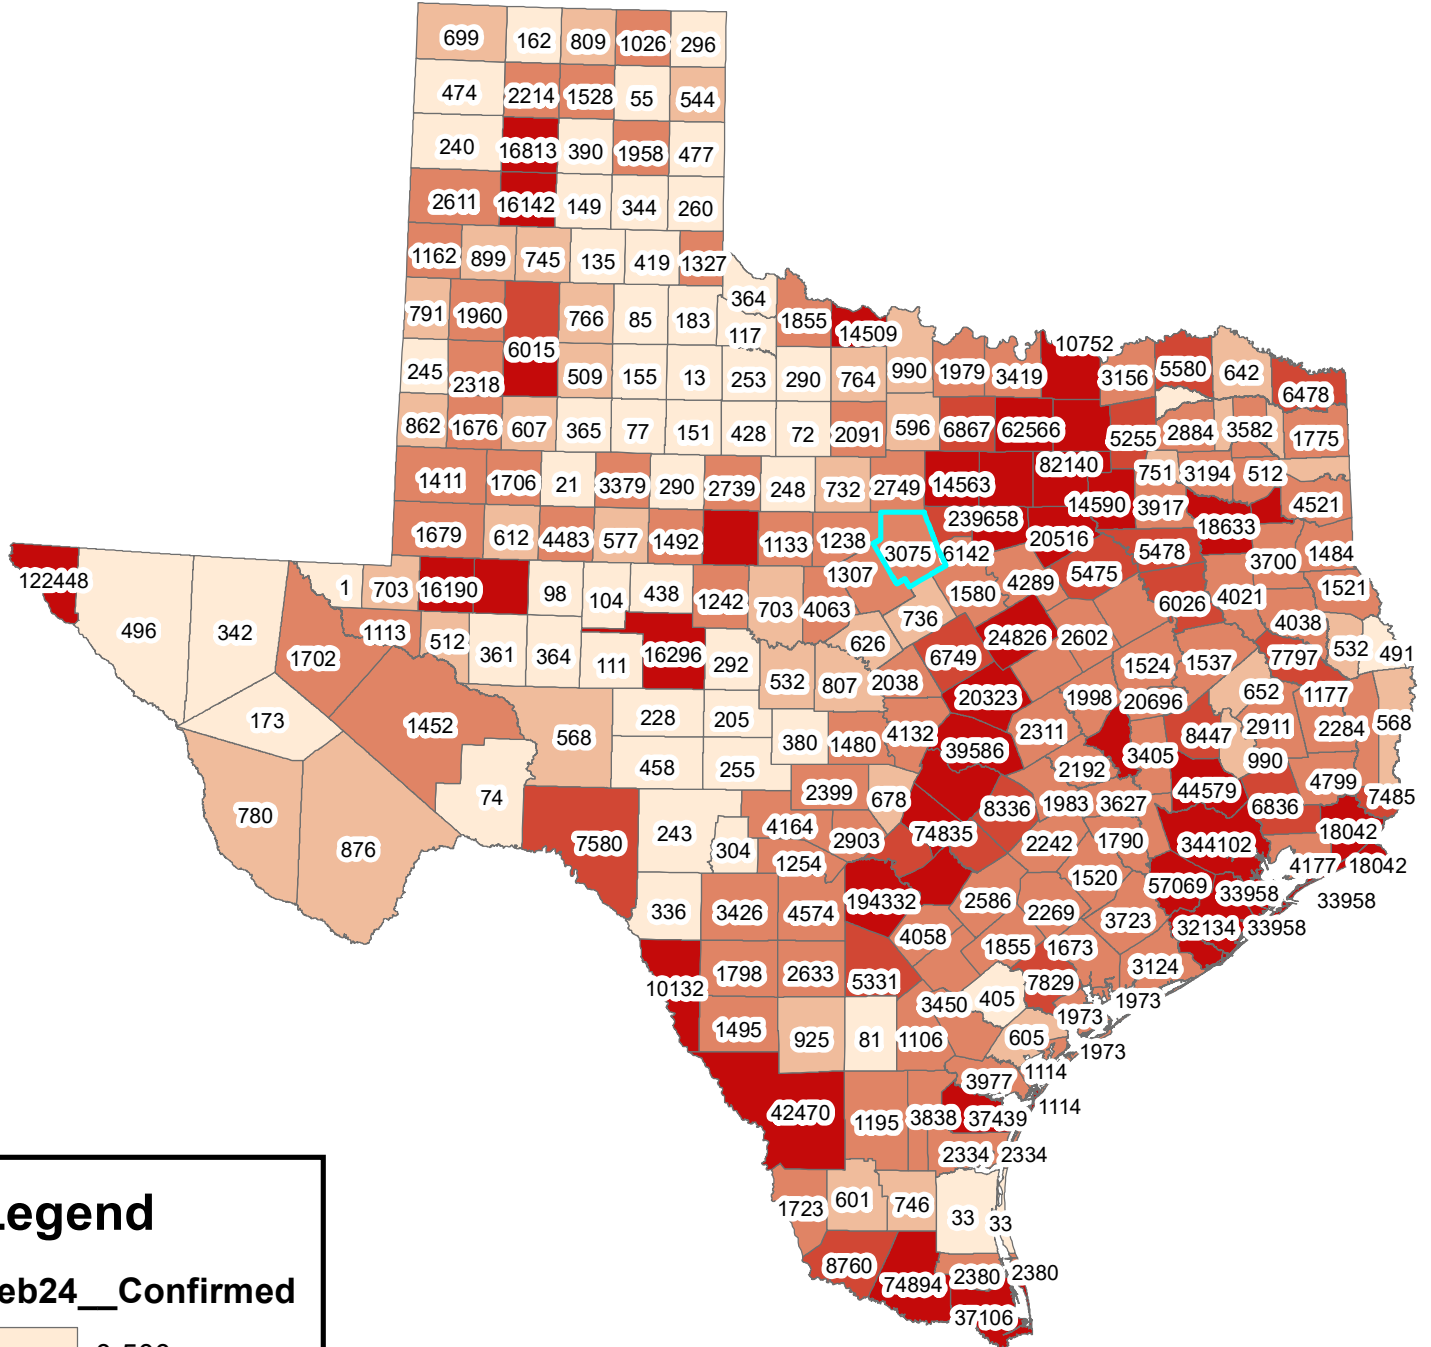

Texas Covid-19 Confirmed Cases February 24, 2021

Legend

Feb24__Confirmed

- 0-500
- 501-1000
- 1001-5000
- 5001-10000
- 10001-344102

The City of Stephenville makes every effort to ensure this map is free of errors but does not warrant the map or its features. The City of Stephenville provides this map without any warranty of any kind whatsoever, either expressed or implied.

<https://github.com/CSSEGISandData/COVID-19/tree/master/csse covid 19 data/csse covid 19 daily reports>