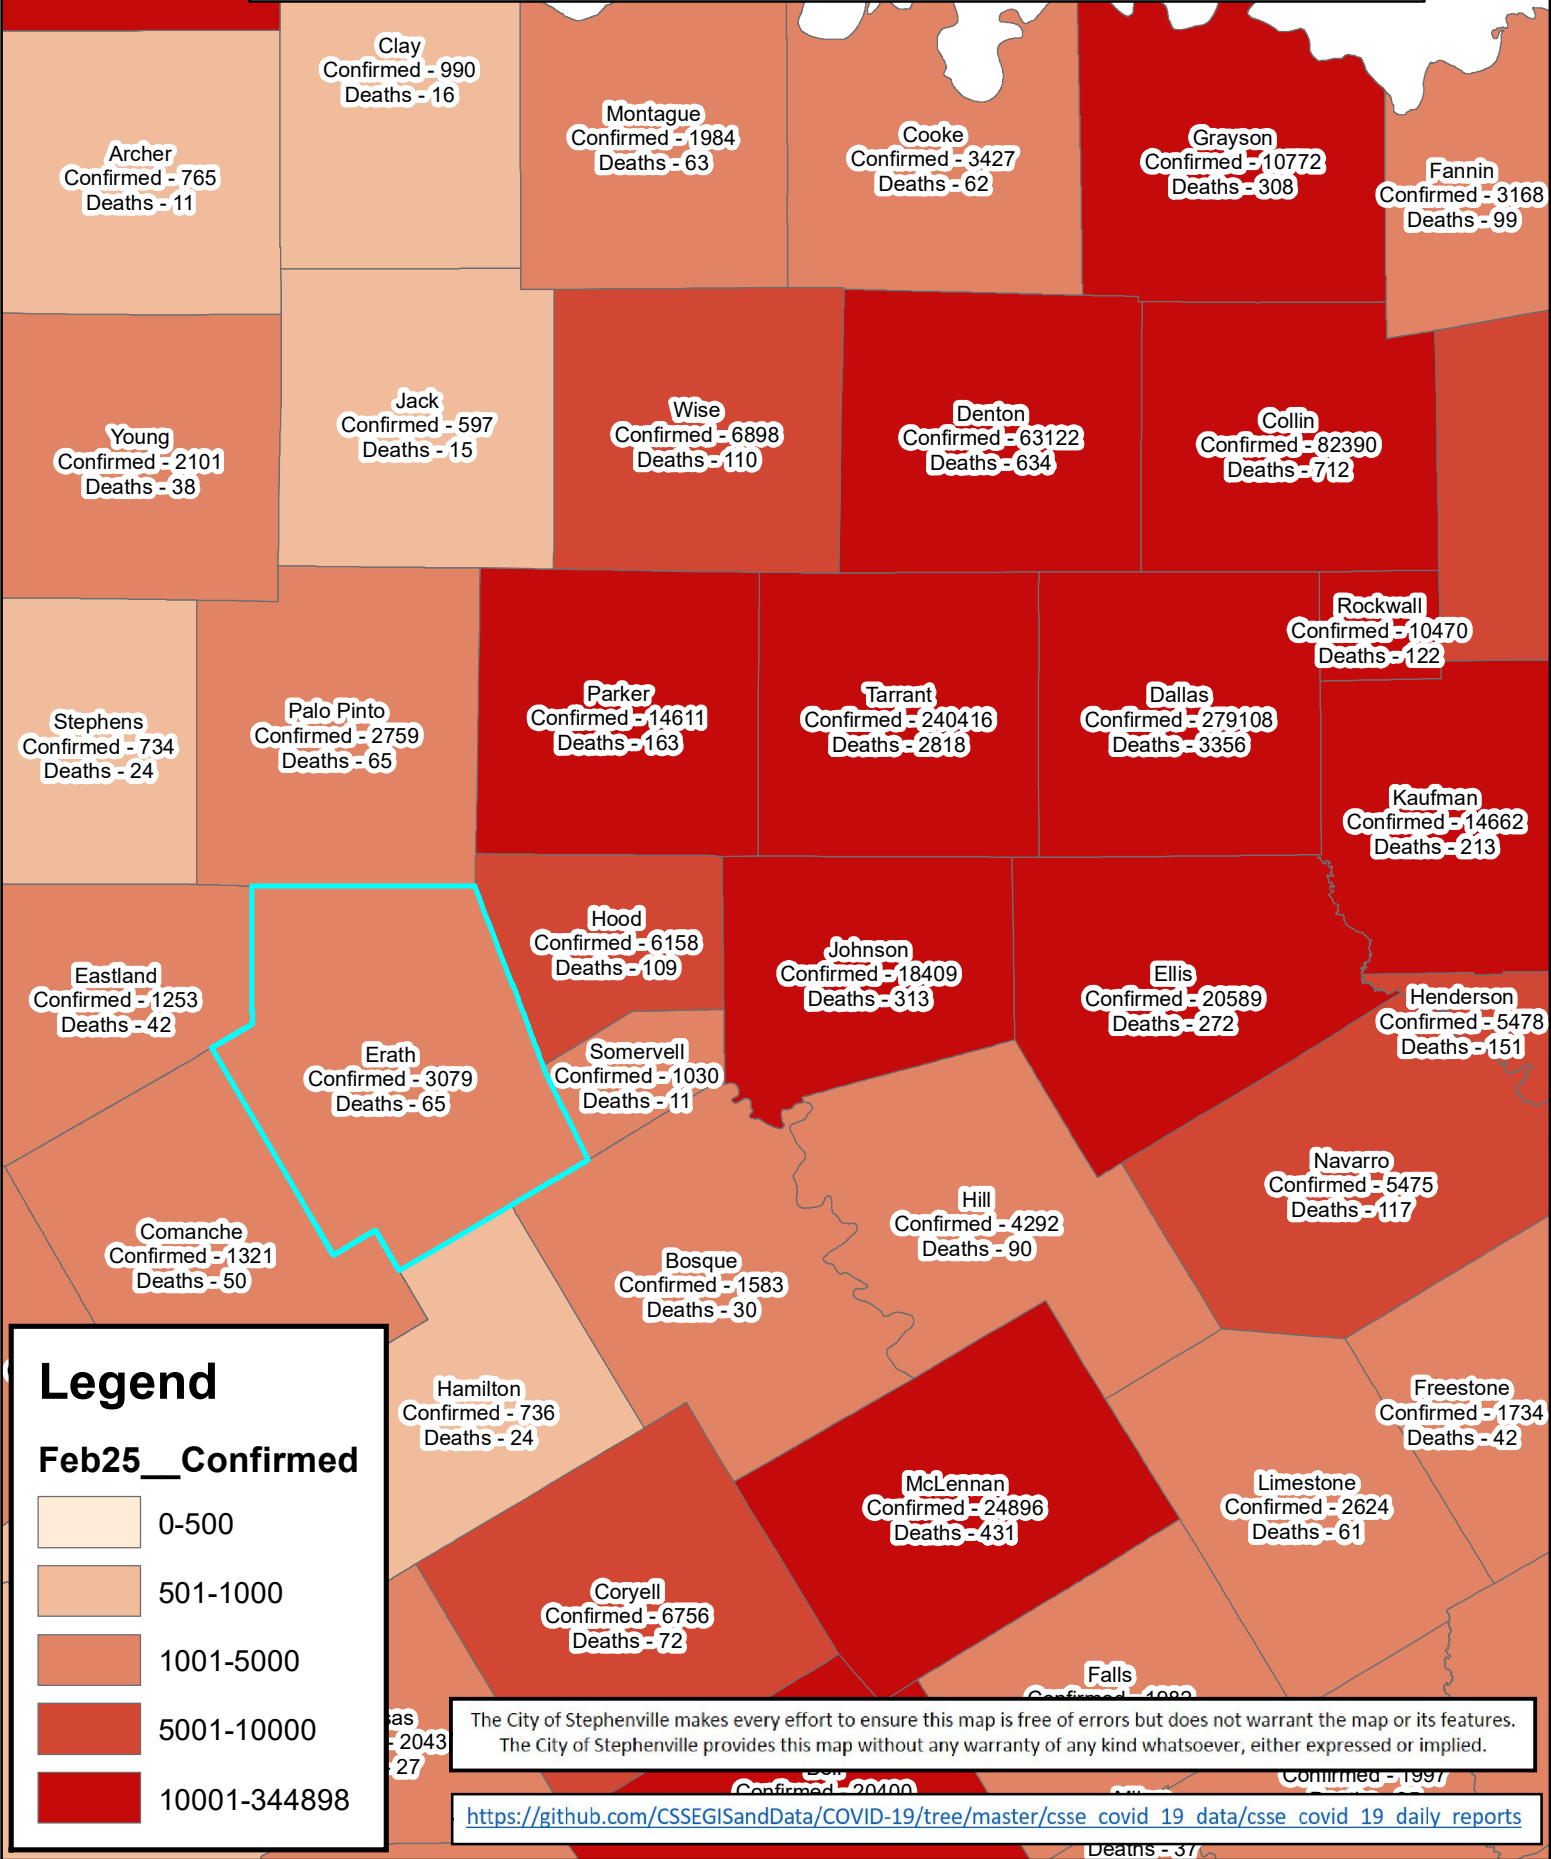

Erath County Area Covid-19 Confirmed Cases

February 25, 2021

Legend

Feb25__Confirmed

The City of Stephenville makes every effort to ensure this map is free of errors but does not warrant the map or its features. The City of Stephenville provides this map without any warranty of any kind whatsoever, either expressed or implied.

<https://github.com/CSSEGISandData/COVID-19/tree/master/csse covid 19 data/csse covid 19 daily reports>