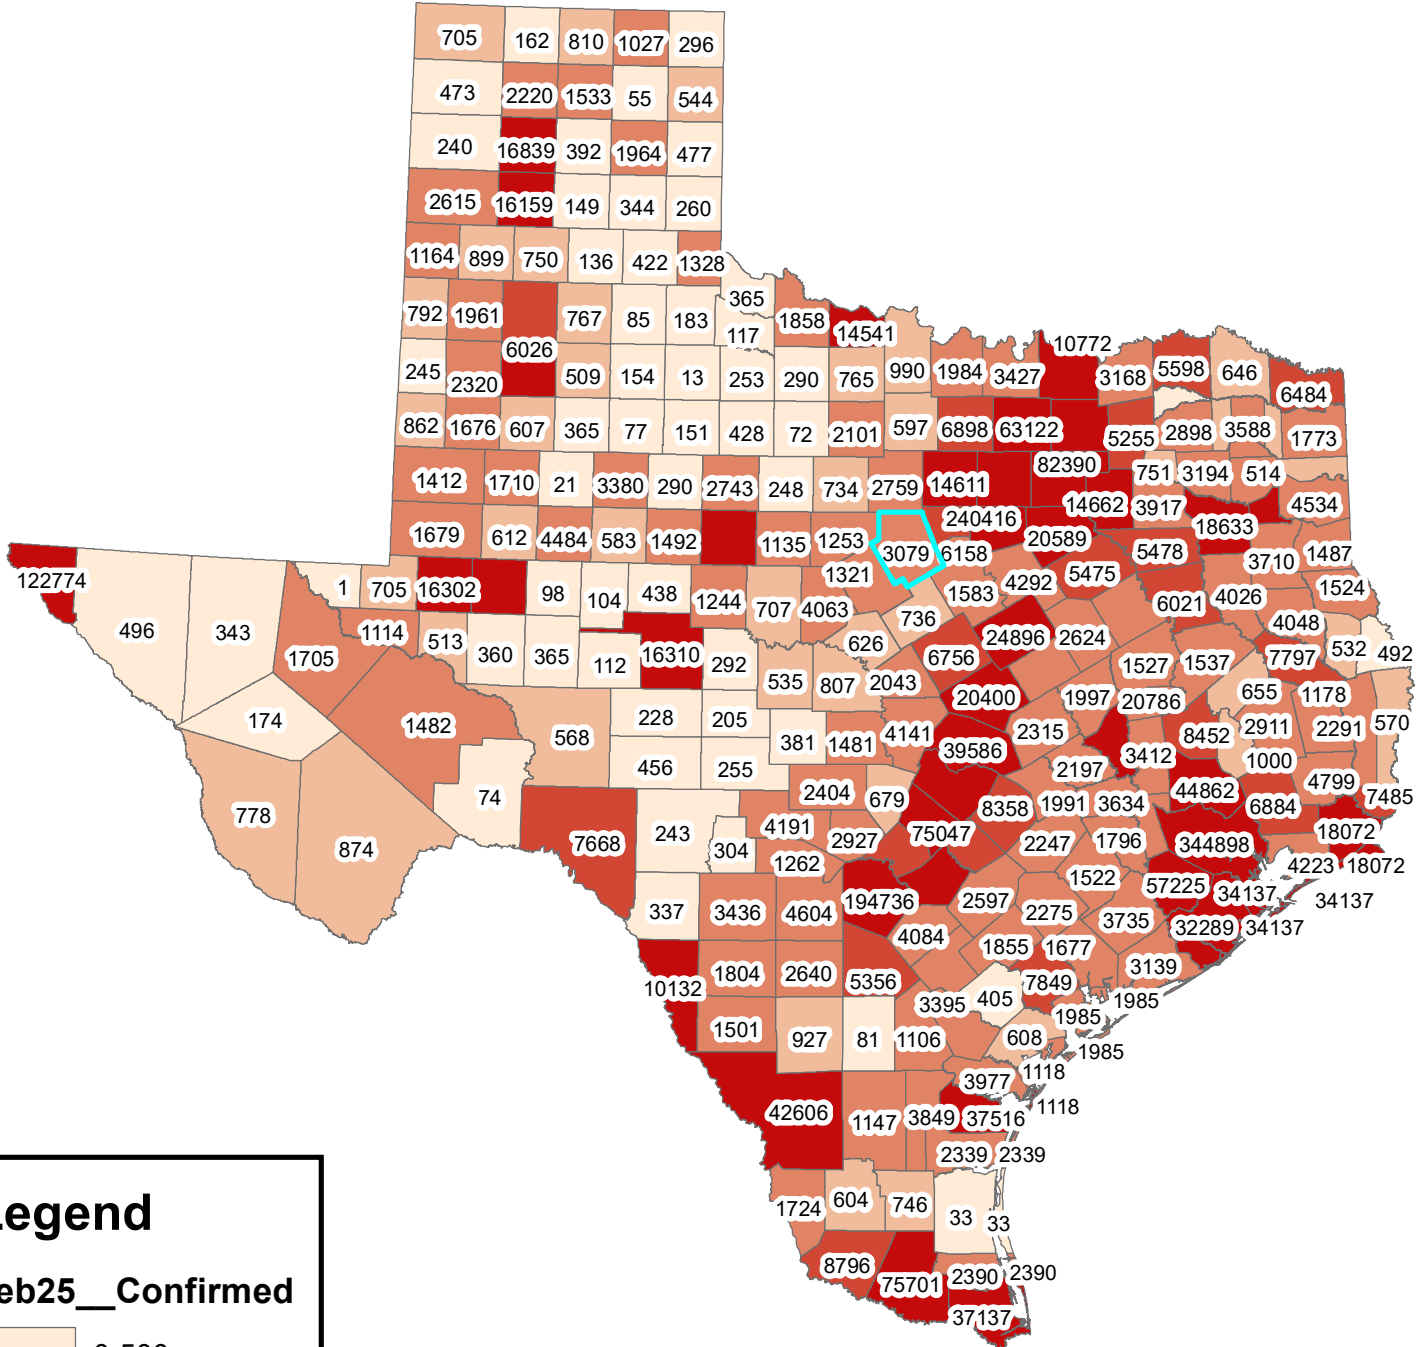

# Texas Covid-19 Confirmed Cases February 25, 2021

## Legend

Feb25\_\_Confirmed

The City of Stephenville makes every effort to ensure this map is free of errors but does not warrant the map or its features. The City of Stephenville provides this map without any warranty of any kind whatsoever, either expressed or implied.